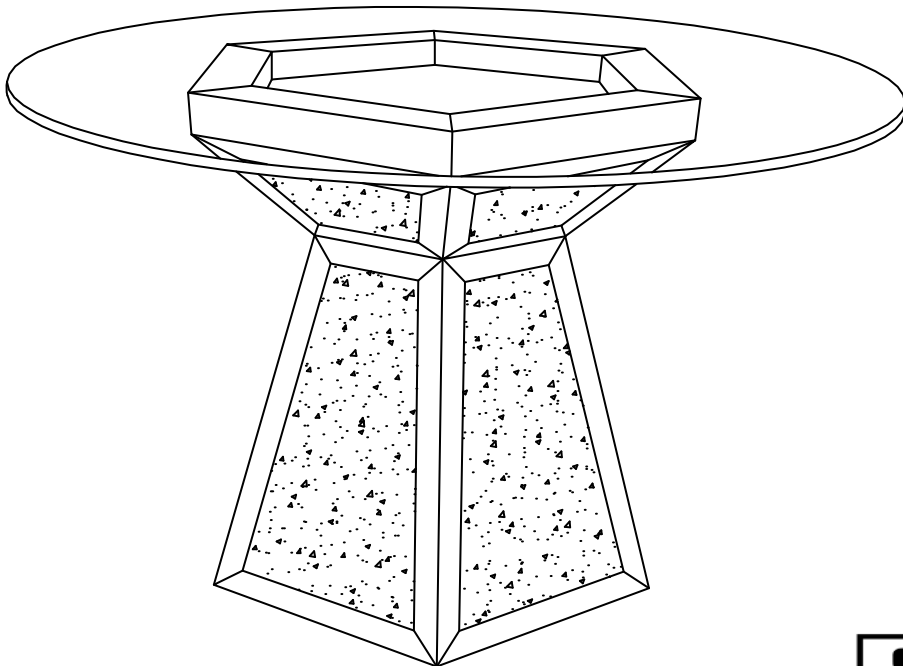

**ASSEMBLY INSTRUCTIONS**  
**COASTER FINE FURNITURE**

*Fine Furniture for every stage of life*

**115561**

**DINING TABLE**

ITEM : 115561

**ASSEMBLY INSTRUCTIONS**

**ASSEMBLY TIPS:**

- 1.Remove hardware from box and sort by size.
- 2.Please check to see that all hardware and parts are present prior to start of assembly.
- 3.Please follow attached instruction in the same sequence as numbered to assure fast & easy assembly.

**10 MINUTES**

**PARTS IDENTIFICATION**

**HARDWARE**

**A GLASS TOP 1PC**

**B BASE 1PC**

**1 SUCTION CUP 6PC**

ITEM : 115561

ASSEMBLY INSTRUCTIONS

STEP 1

STEP 2

Note: Dimension tolerance  $\pm 5\%$

COASTERFURNITURE.COM