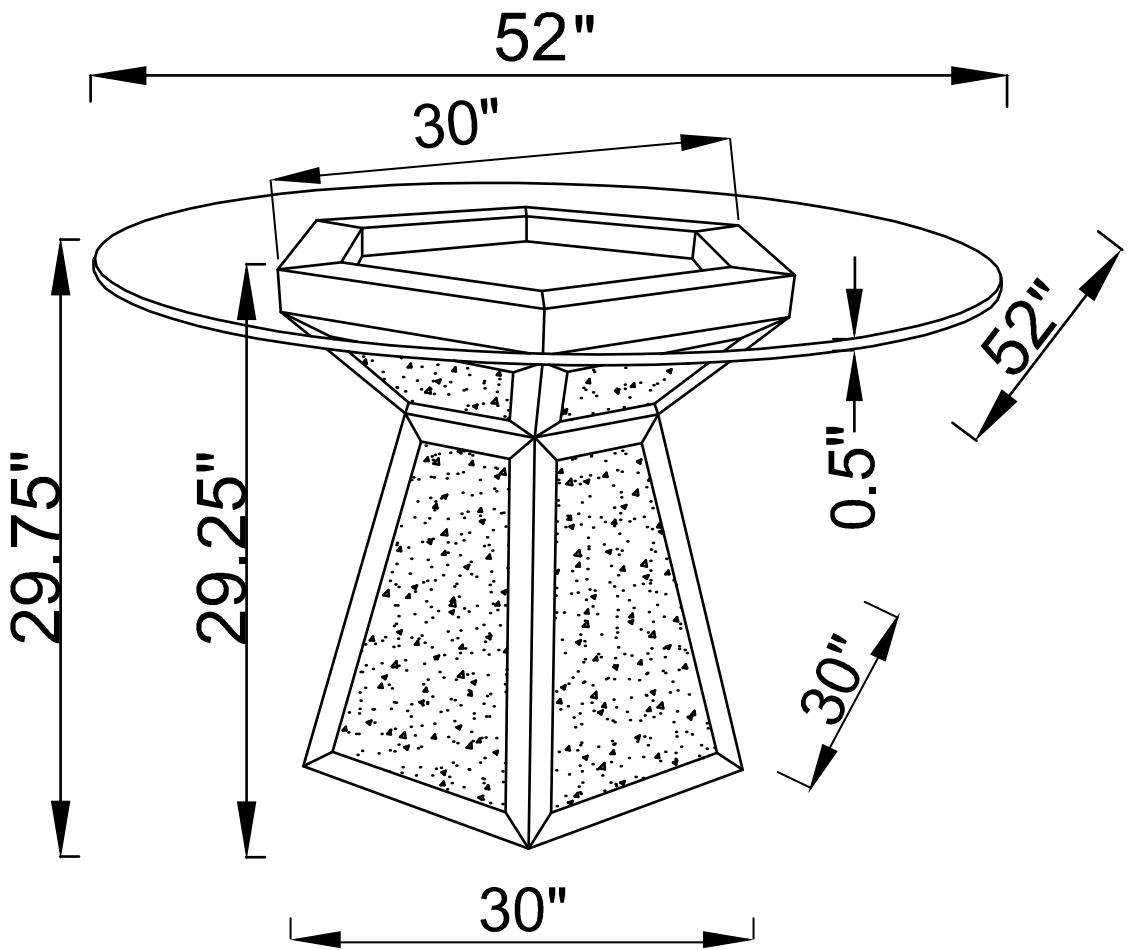

**ASSEMBLY INSTRUCTIONS**  
**COASTER FINE FURNITURE**

*Fine Furniture for every stage of life*

**115561**

**DINING TABLE**

ITEM : 115561

**ASSEMBLY INSTRUCTIONS**

**ASSEMBLY TIPS:**

- 1.Remove hardware from box and sort by size.
- 2.Please check to see that all hardware and parts are present prior to start of assembly.
- 3.Please follow attached instruction in the same sequence as numbered to assure fast & easy assembly.

**10 MINUTES**

**PARTS IDENTIFICATION**

**HARDWARE**

**A GLASS TOP 1PC**

**B BASE 1PC**

**1 SUCTION CUP 6PC**

ITEM : 115561

ASSEMBLY INSTRUCTIONS

STEP 1

STEP 2

Note: Dimension tolerance  $\pm 5\%$

COASTERFURNITURE.COM