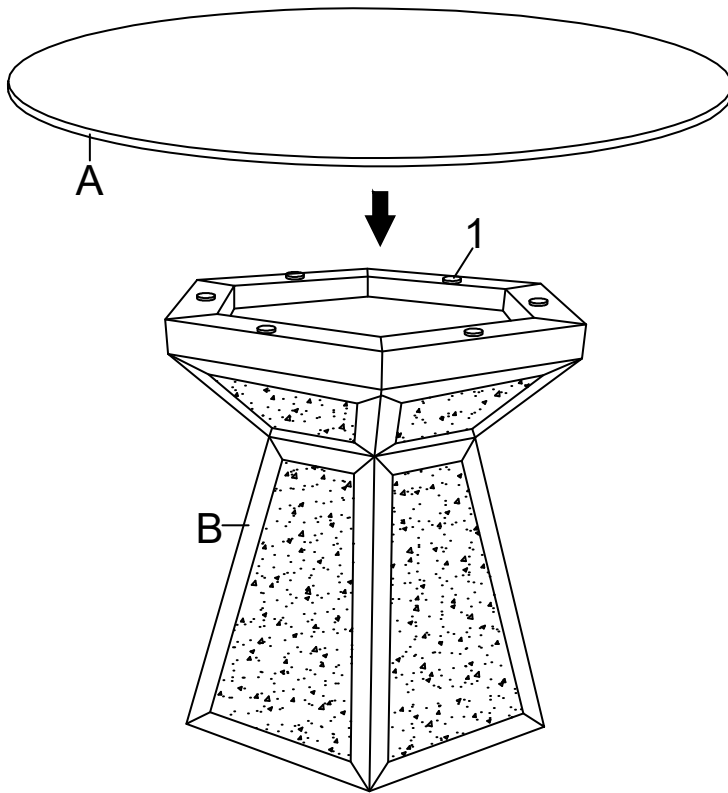

**10 MINUTES**

**PARTS IDENTIFICATION**

**HARDWARE**

**A GLASS TOP 1PC**

**B BASE 1PC**

**1 SUCTION CUP 6PC**

ITEM : 115561

ASSEMBLY INSTRUCTIONS

STEP 1

STEP 2

Note: Dimension tolerance  $\pm 5\%$

COASTERFURNITURE.COM