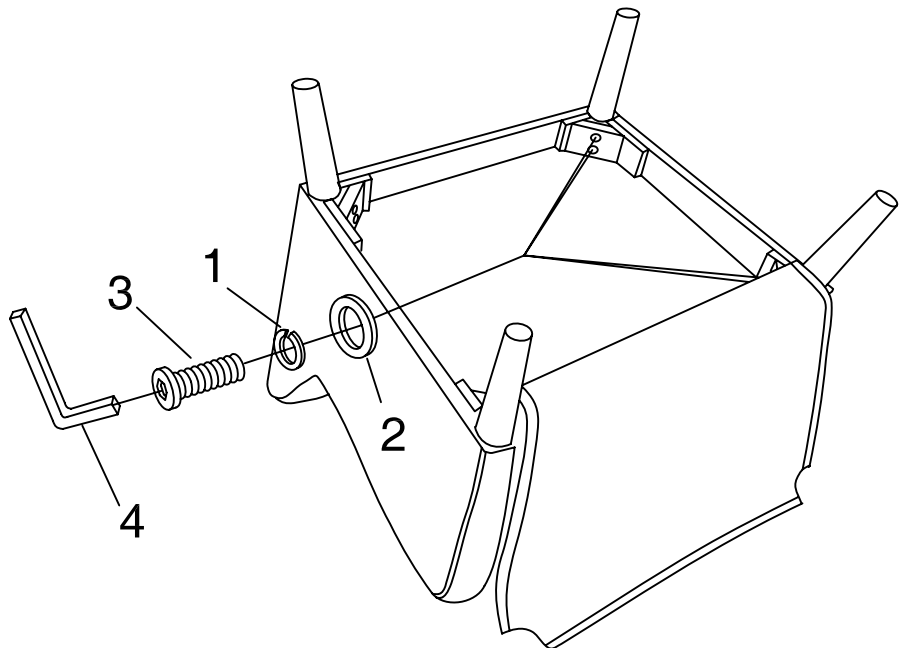

ITEM:909474

ASSEMBLY INSTRUCTIONS

ASSEMBLY TIPS:

1. Remove hardware from box and sort by size.
2. Please check to see that all hardware and parts are present prior start of assembly.
3. Please follow attached instructions in the same sequence as numbered to assure fast & easy assembly.

WARNING!

1. Don't attempt to repair or modify parts that are broken or defective. Please contact the store immediately.
2. This product is for home use only and not intended for commercial establishment.

ASSEMBLY TIME

10 MINUTES

PARTS IDENTIFICATION

A CHAIR

1PC

B LEG

4PCS

Z HARDWARE IDENTIFICATION

NO	DESCRIPTION	FIGURE	Q' TY
1	ØLOCK WASHER 5/16"		8PCS
2	ØFLAT WASHER 5/16"		8PCS
3	ØBOLT 5/16X2-1/4"		8PCS
4	ØALLEN KEY 5mm		1PC

STEP: 1