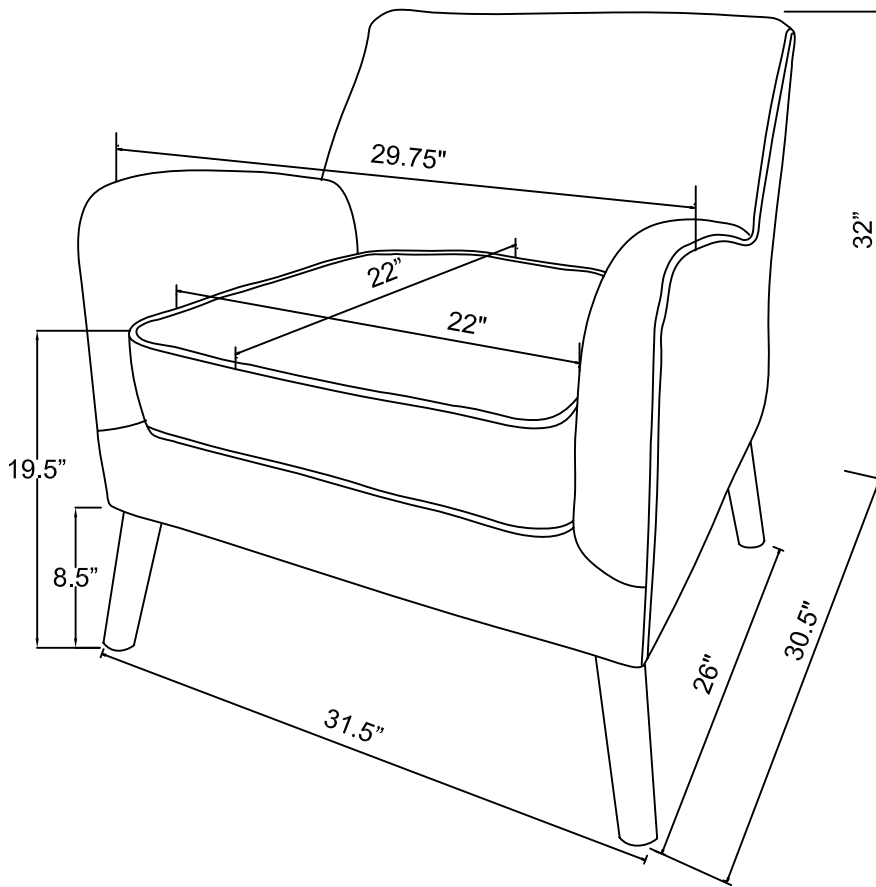

## PARTS IDENTIFICATION

A CHAIR

1PC

B LEG

4PCS

## Z HARDWARE IDENTIFICATION

| NO | DESCRIPTION        | FIGURE | Q' TY |
|----|--------------------|--------|-------|
| 1  | ØLOCK WASHER 5/16" |        | 8PCS  |
| 2  | ØFLAT WASHER 5/16" |        | 8PCS  |
| 3  | ØBOLT 5/16X2-1/4"  |        | 8PCS  |
| 4  | ØALLEN KEY 5mm     |        | 1PC   |

# ASSEMBLY INSTRUCTIONS

Note: Dimension tolerance  $\pm 5\%$