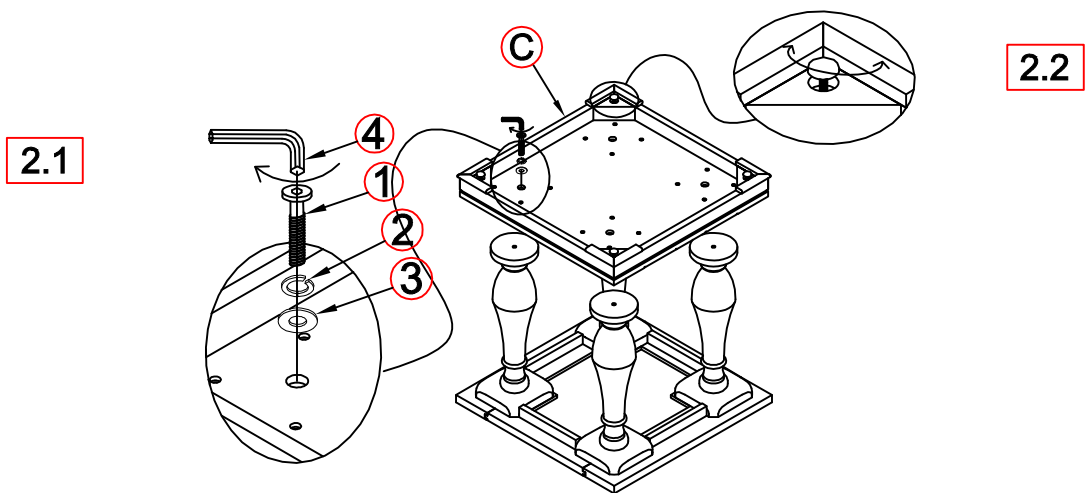

## PARTS IDENTIFICATION

A	TOP		1PC
B	PEDESTAL COLUMN		4PCS
C	BASE		1PC

## HARDWARE IDENTIFICATION

1	<b>BOLT</b> (5/16" x 2 1/2" - RBW)		4PCS
2	<b>LOCK WASHER</b> (5/16" - RBW)		4PCS
3	<b>FLAT WASHER</b> (5/16" - RBW)		4PCS
4	<b>ALLEN WRENCH</b> (4MM - RBW)		1PC

ITEM: **753377**

**ASSEMBLY INSTRUCTIONS**

**STEP 1**

**STEP 2**

**STEP 3**  
**COMPLETE**

ITEM: 753377

Note: Dimension tolerance  $\pm 5\%$