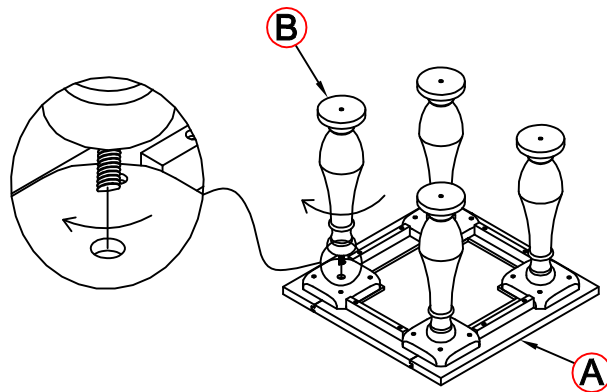

## PARTS IDENTIFICATION

A	TOP		1PC
B	PEDESTAL COLUMN		4PCS
C	BASE		1PC

## HARDWARE IDENTIFICATION

1	<b>BOLT</b> (5/16" x 2 1/2" - RBW)		4PCS
2	<b>LOCK WASHER</b> (5/16" - RBW)		4PCS
3	<b>FLAT WASHER</b> (5/16" - RBW)		4PCS
4	<b>ALLEN WRENCH</b> (4MM - RBW)		1PC

ITEM: **753377**

**ASSEMBLY INSTRUCTIONS**

**STEP 1**

**STEP 2**

**STEP 3**  
**COMPLETE**

ITEM: 753377

Note: Dimension tolerance  $\pm 5\%$