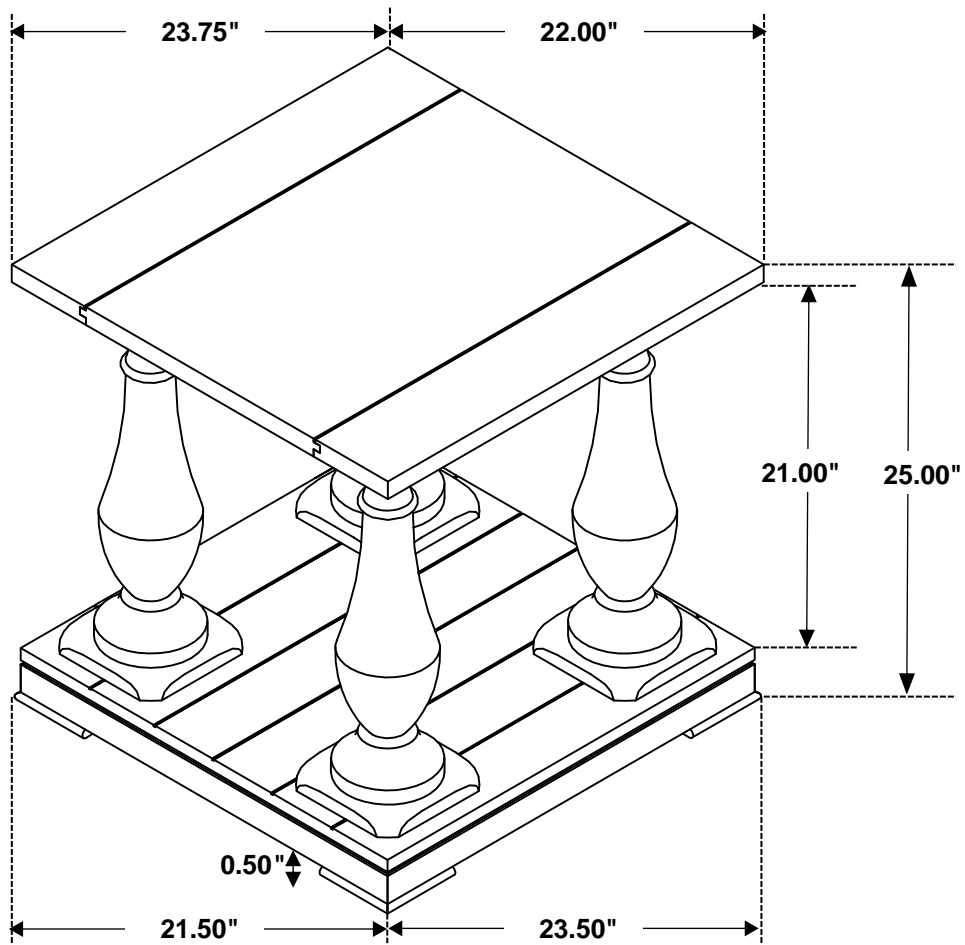

## PARTS IDENTIFICATION

A	TOP		1PC
B	PEDESTAL COLUMN		4PCS
C	BASE		1PC

## HARDWARE IDENTIFICATION

1	<b>BOLT</b> (5/16" x 2 1/2" - RBW)		4PCS
2	<b>LOCK WASHER</b> (5/16" - RBW)		4PCS
3	<b>FLAT WASHER</b> (5/16" - RBW)		4PCS
4	<b>ALLEN WRENCH</b> (4MM - RBW)		1PC

ITEM: **753377**

**ASSEMBLY INSTRUCTIONS**

**STEP 1**

**STEP 2**

**STEP 3**  
**COMPLETE**

ITEM: 753377

Note: Dimension tolerance  $\pm 5\%$