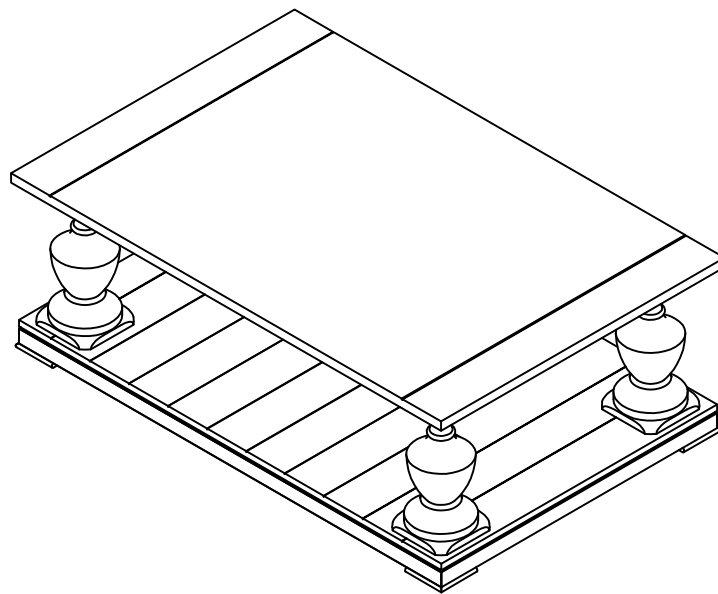

ASSEMBLY INSTRUCTIONS
COASTER FINE FURNITURE

Fine Furniture for every stage of life

753378
Coffee Table

ITEM: **753378**

ASSEMBLY INSTRUCTIONS

ASSEMBLY TIPS:

1. Remove hardware from box and sort by size.
2. Please check to see that all hardware and parts are present prior to start of assembly.
3. Please follow attached instructions in the same sequence as numbered to assure fast & easy assembly.

ASSEMBLY TIME

15 MINUTES

PARTS IDENTIFICATION

A	TOP		1PC
B	PEDESTAL COLUMN		4PCS
C	BASE		1PC

HARDWARE IDENTIFICATION

1	BOLT (5/16" x 2 1/2" - RBW)		4PCS
2	LOCK WASHER (5/16" - RBW)		4PCS
3	FLAT WASHER (5/16" - RBW)		4PCS
4	ALLEN WRENCH (4MM - RBW)		1PC