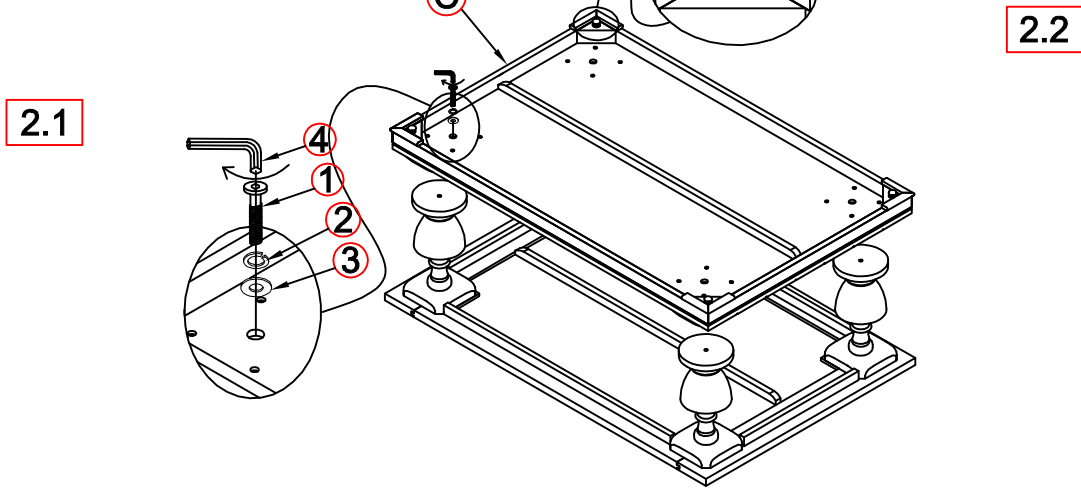

ASSEMBLY TIME

15 MINUTES

PARTS IDENTIFICATION

A	TOP		1PC
B	PEDESTAL COLUMN		4PCS
C	BASE		1PC

HARDWARE IDENTIFICATION

1	BOLT (5/16" x 2 1/2" - RBW)		4PCS
2	LOCK WASHER (5/16" - RBW)		4PCS
3	FLAT WASHER (5/16" - RBW)		4PCS
4	ALLEN WRENCH (4MM - RBW)		1PC

ITEM: **753378**

ASSEMBLY INSTRUCTIONS

STEP 1

STEP 2

STEP 3
COMPLETE

ITEM: 753378

Note: Dimension tolerance $\pm 5\%$