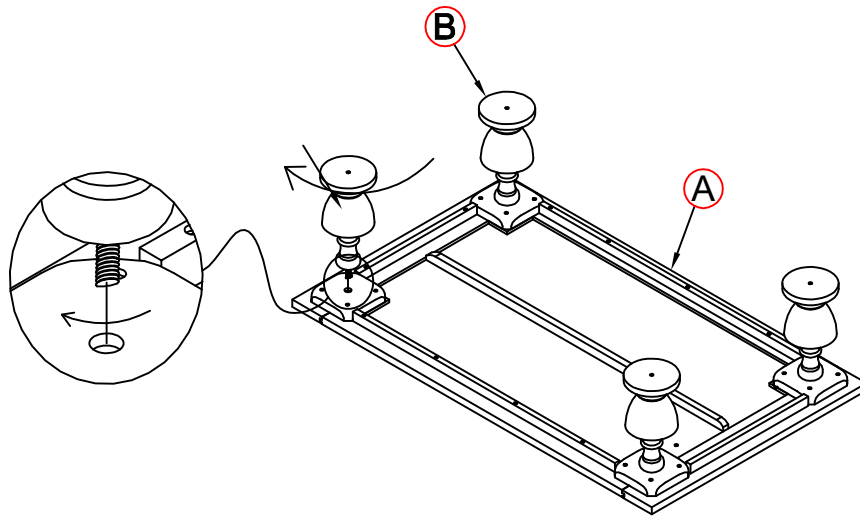

ASSEMBLY TIME

15 MINUTES

PARTS IDENTIFICATION

A	TOP		1PC
B	PEDESTAL COLUMN		4PCS
C	BASE		1PC

HARDWARE IDENTIFICATION

1	BOLT (5/16" x 2 1/2" - RBW)		4PCS
2	LOCK WASHER (5/16" - RBW)		4PCS
3	FLAT WASHER (5/16" - RBW)		4PCS
4	ALLEN WRENCH (4MM - RBW)		1PC

ITEM: **753378**

ASSEMBLY INSTRUCTIONS

STEP 1

STEP 2

STEP 3
COMPLETE

ITEM: 753378

Note: Dimension tolerance $\pm 5\%$