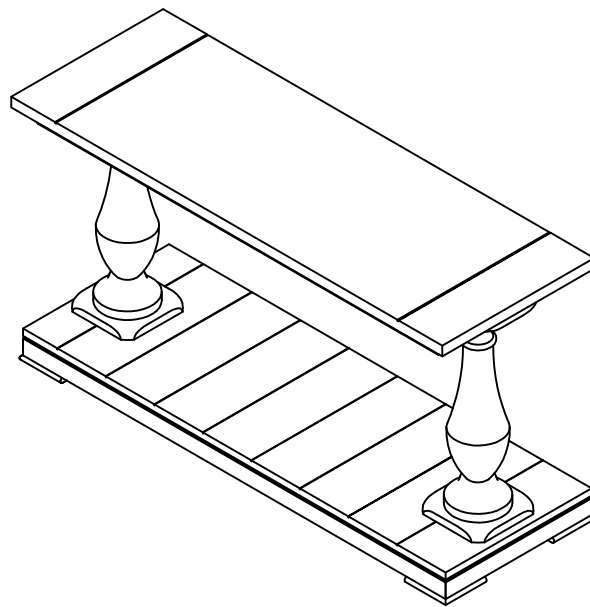

ASSEMBLY INSTRUCTIONS
COASTER FINE FURNITURE

Fine Furniture for every stage of life

753379
Sofa Table

ITEM: **753379**

ASSEMBLY INSTRUCTIONS

ASSEMBLY TIPS:

1. Remove hardware from box and sort by size.
2. Please check to see that all hardware and parts are present prior to start of assembly.
3. Please follow attached instructions in the same sequence as numbered to assure fast & easy assembly.

ASSEMBLY TIME

15 MINUTES

PARTS IDENTIFICATION

A	TOP		1PC
B	PEDESTAL COLUMN		2PCS
C	BASE		1PC

HARDWARE IDENTIFICATION

1	BOLT (5/16" x 2 1/2" - RBW)		2PCS
2	LOCK WASHER (5/16" - RBW)		2PCS
3	FLAT WASHER (5/16" - RBW)		2PCS
4	ALLEN WRENCH (4MM - RBW)		1PC