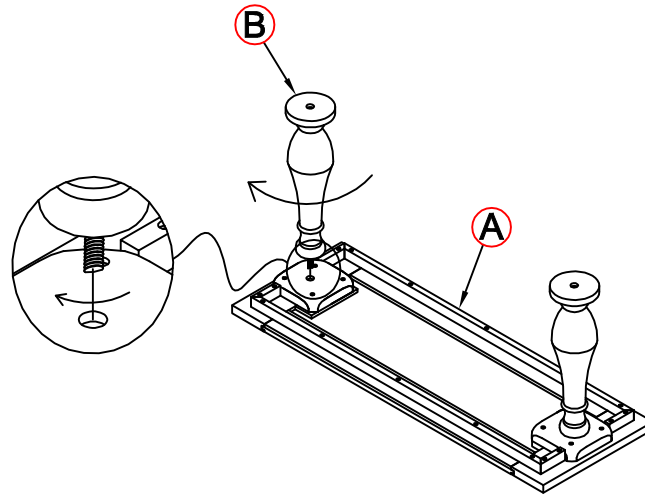

ASSEMBLY TIME

15 MINUTES

PARTS IDENTIFICATION

A	TOP		1PC
B	PEDESTAL COLUMN		2PCS
C	BASE		1PC

HARDWARE IDENTIFICATION

1	BOLT (5/16" x 2 1/2" - RBW)		2PCS
2	LOCK WASHER (5/16" - RBW)		2PCS
3	FLAT WASHER (5/16" - RBW)		2PCS
4	ALLEN WRENCH (4MM - RBW)		1PC

ITEM: **753379**

ASSEMBLY INSTRUCTIONS

STEP 1

STEP 2

STEP 3
COMPLETE

ITEM: 753379

Note: Dimension tolerance $\pm 5\%$