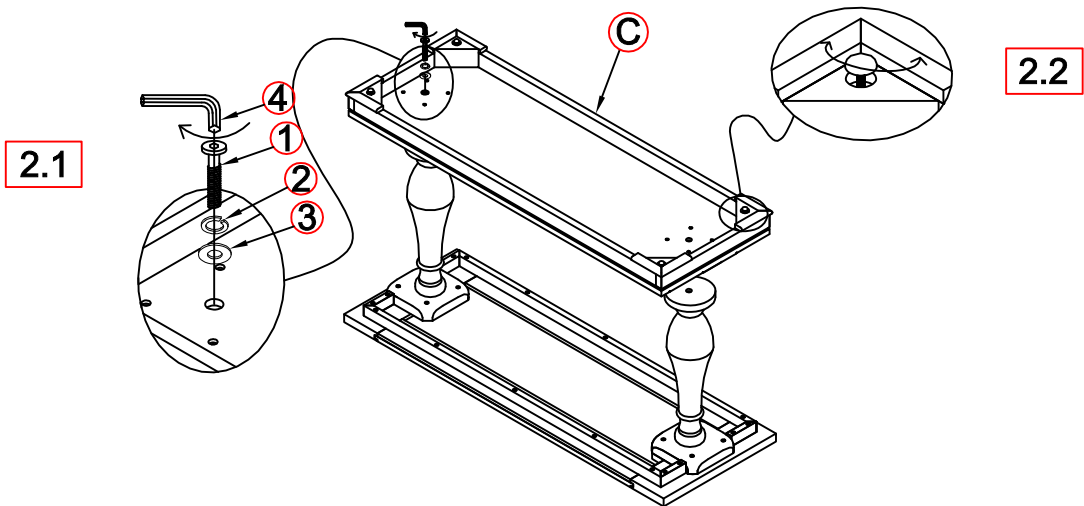

ASSEMBLY TIME

15 MINUTES

PARTS IDENTIFICATION

A	TOP		1PC
B	PEDESTAL COLUMN		2PCS
C	BASE		1PC

HARDWARE IDENTIFICATION

1	BOLT (5/16" x 2 1/2" - RBW)		2PCS
2	LOCK WASHER (5/16" - RBW)		2PCS
3	FLAT WASHER (5/16" - RBW)		2PCS
4	ALLEN WRENCH (4MM - RBW)		1PC

ITEM: **753379**

ASSEMBLY INSTRUCTIONS

STEP 1

STEP 2

STEP 3
COMPLETE

ITEM: 753379

Note: Dimension tolerance $\pm 5\%$