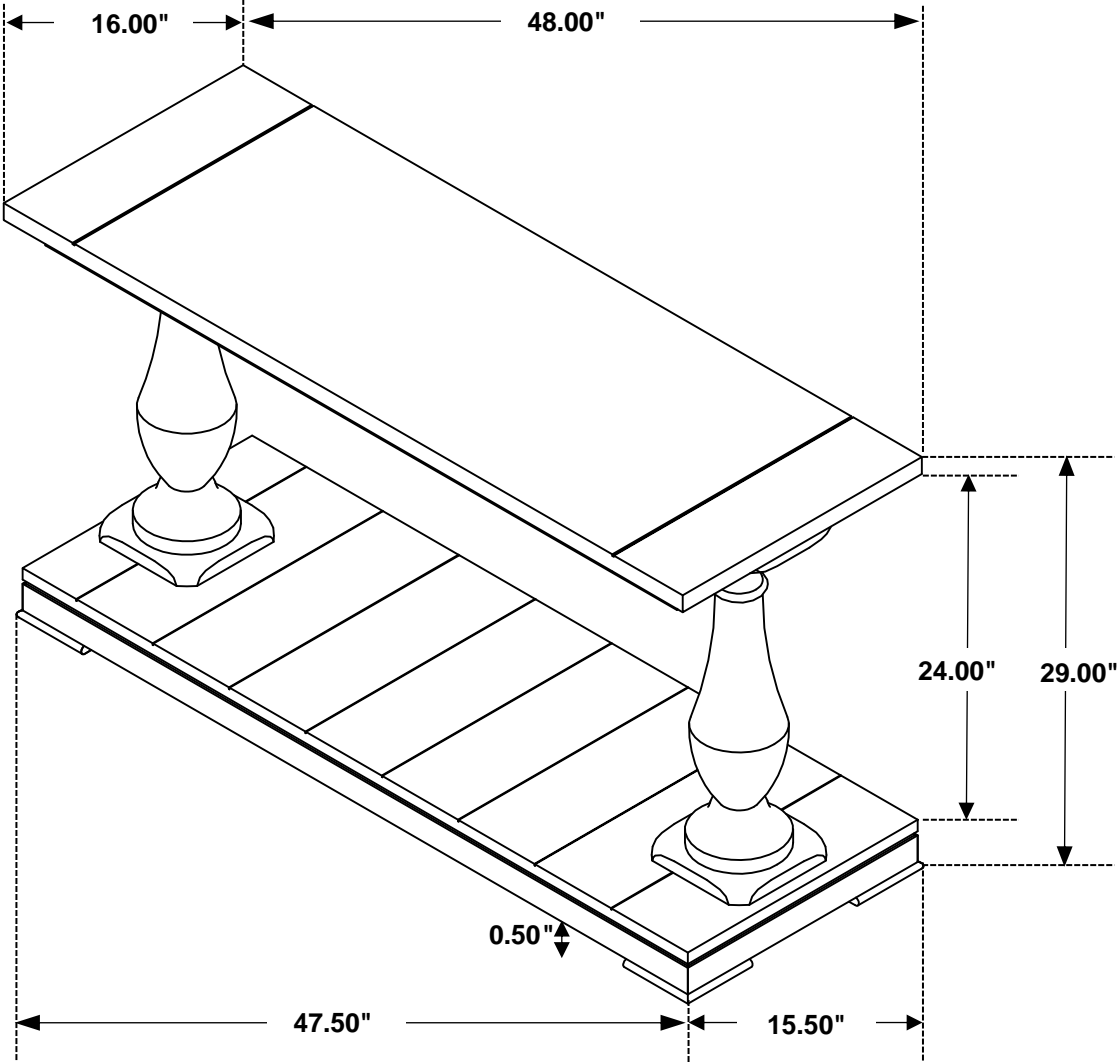

ASSEMBLY INSTRUCTIONS
COASTER FINE FURNITURE

Fine Furniture for every stage of life

753379
Sofa Table

ITEM: **753379**

ASSEMBLY INSTRUCTIONS

ASSEMBLY TIPS:

1. Remove hardware from box and sort by size.
2. Please check to see that all hardware and parts are present prior to start of assembly.
3. Please follow attached instructions in the same sequence as numbered to assure fast & easy assembly.

ASSEMBLY TIME

15 MINUTES

PARTS IDENTIFICATION

A	TOP		1PC
B	PEDESTAL COLUMN		2PCS
C	BASE		1PC

HARDWARE IDENTIFICATION

1	BOLT (5/16" x 2 1/2" - RBW)		2PCS
2	LOCK WASHER (5/16" - RBW)		2PCS
3	FLAT WASHER (5/16" - RBW)		2PCS
4	ALLEN WRENCH (4MM - RBW)		1PC

ITEM: **753379**

ASSEMBLY INSTRUCTIONS

STEP 1

STEP 2

STEP 3
COMPLETE

ITEM: 753379

Note: Dimension tolerance $\pm 5\%$