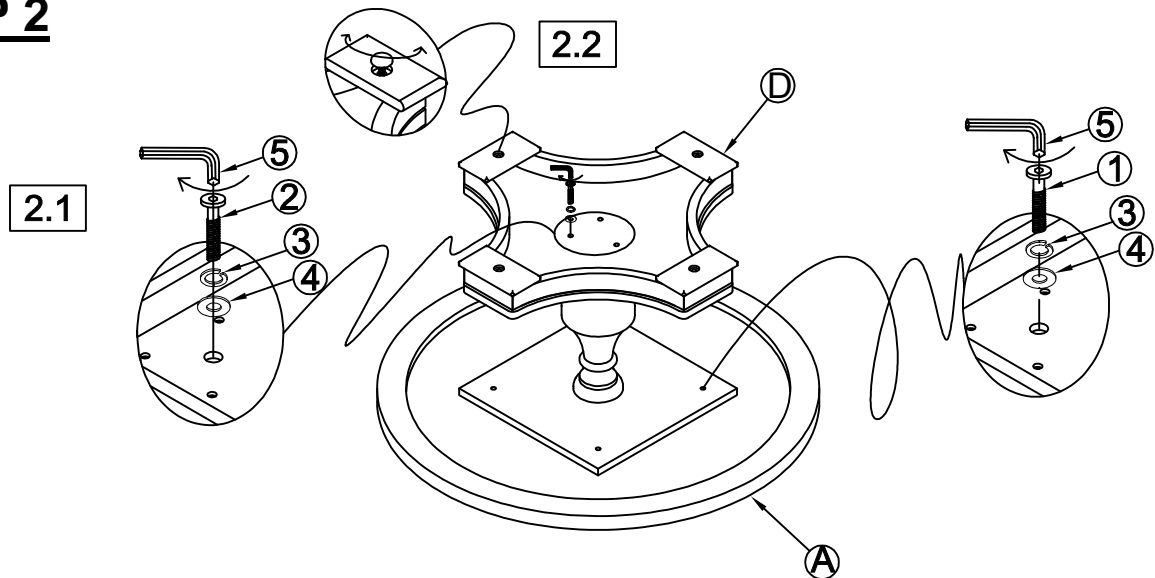

## PARTS IDENTIFICATION

A	TOP		1PC
B	MOUNTING PLATE		1PC
C	PEDESTAL COLUMN		1PC
D	BASE		1PC

## HARDWARE IDENTIFICATION

1	SHORT BOLT (5/16" x 1 1/4" - RBW)		7PCS
2	LONG BOLT (5/16" x 2 1/2" - RBW)		3PCS
3	LOCK WASHER (5/16" - RBW)		10PCS
4	FLAT WASHER (5/16" - RBW)		10PCS
5	ALLEN WRENCH (4MM - RBW)		1PC

ITEM: **753448**

**ASSEMBLY INSTRUCTIONS**

**STEP 1**

**STEP 2**

**STEP 3**  
**COMPLETE**

ITEM: 753448

Note: Dimension tolerance  $\pm 5\%$