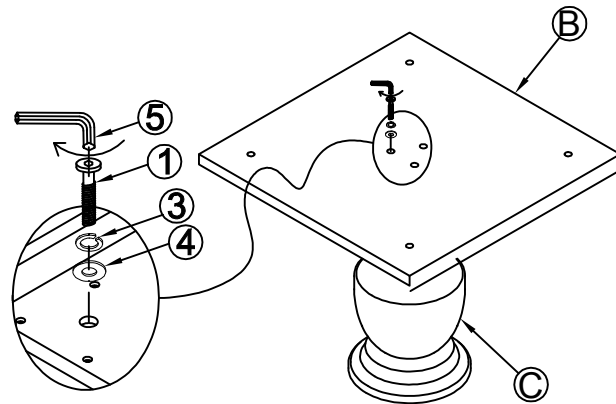

## PARTS IDENTIFICATION

A	TOP		1PC
B	MOUNTING PLATE		1PC
C	PEDESTAL COLUMN		1PC
D	BASE		1PC

## HARDWARE IDENTIFICATION

1	SHORT BOLT (5/16" x 1 1/4" - RBW)		7PCS
2	LONG BOLT (5/16" x 2 1/2" - RBW)		3PCS
3	LOCK WASHER (5/16" - RBW)		10PCS
4	FLAT WASHER (5/16" - RBW)		10PCS
5	ALLEN WRENCH (4MM - RBW)		1PC

ITEM: **753448**

**ASSEMBLY INSTRUCTIONS**

**STEP 1**

**STEP 2**

**STEP 3**  
**COMPLETE**

ITEM: 753448

Note: Dimension tolerance  $\pm 5\%$