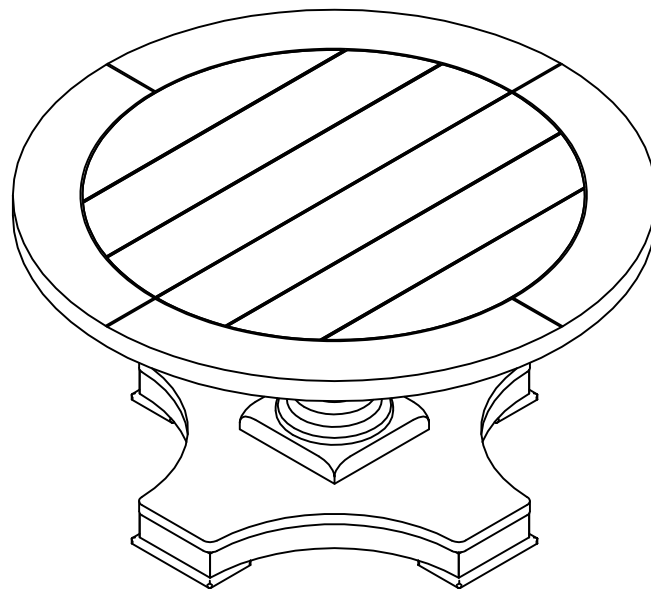

*ASSEMBLY INSTRUCTIONS*  
*COASTER FINE FURNITURE*

*Fine Furniture for every stage of life*

**753448**  
**Coffee Table**

## PARTS IDENTIFICATION

A	TOP		1PC
B	MOUNTING PLATE		1PC
C	PEDESTAL COLUMN		1PC
D	BASE		1PC