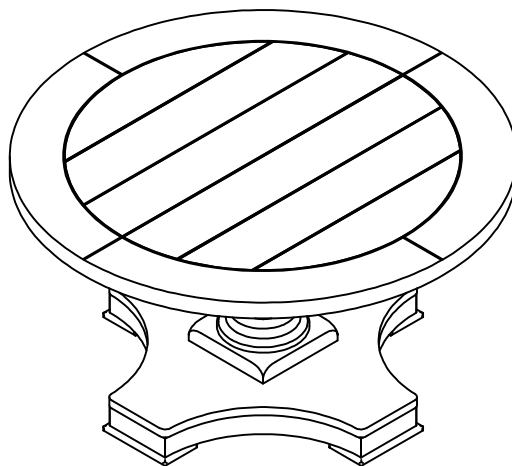

## PARTS IDENTIFICATION

A	TOP		1PC
B	MOUNTING PLATE		1PC
C	PEDESTAL COLUMN		1PC
D	BASE		1PC

## HARDWARE IDENTIFICATION

1	SHORT BOLT (5/16" x 1 1/4" - RBW)		7PCS
2	LONG BOLT (5/16" x 2 1/2" - RBW)		3PCS
3	LOCK WASHER (5/16" - RBW)		10PCS
4	FLAT WASHER (5/16" - RBW)		10PCS
5	ALLEN WRENCH (4MM - RBW)		1PC

ITEM: **753448**

**ASSEMBLY INSTRUCTIONS**

**STEP 1**

**STEP 2**

**STEP 3**  
**COMPLETE**

ITEM: 753448

Note: Dimension tolerance  $\pm 5\%$