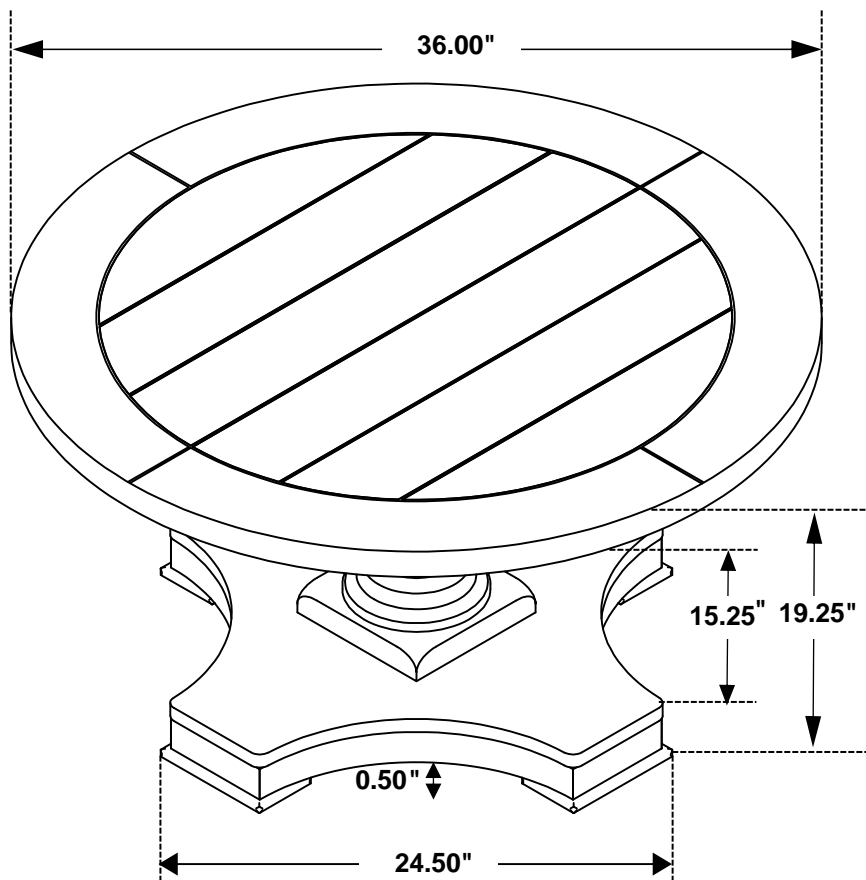

## PARTS IDENTIFICATION

A	TOP		1PC
B	MOUNTING PLATE		1PC
C	PEDESTAL COLUMN		1PC
D	BASE		1PC

## HARDWARE IDENTIFICATION

1	SHORT BOLT (5/16" x 1 1/4" - RBW)		7PCS
2	LONG BOLT (5/16" x 2 1/2" - RBW)		3PCS
3	LOCK WASHER (5/16" - RBW)		10PCS
4	FLAT WASHER (5/16" - RBW)		10PCS
5	ALLEN WRENCH (4MM - RBW)		1PC

ITEM: **753448**

**ASSEMBLY INSTRUCTIONS**

**STEP 1**

**STEP 2**

**STEP 3**  
**COMPLETE**

ITEM: 753448

Note: Dimension tolerance  $\pm 5\%$