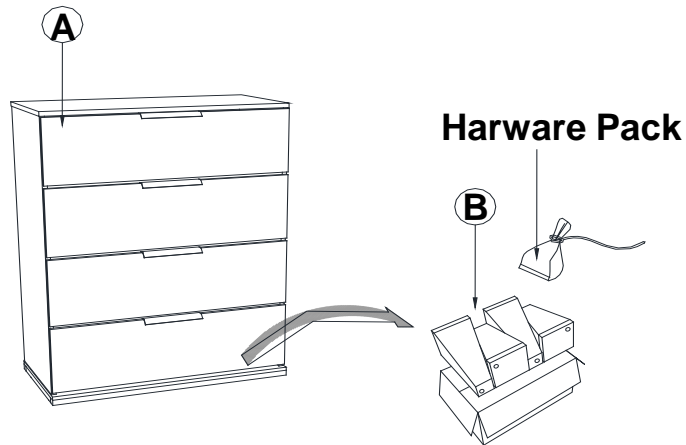

## PARTS IDENTIFICATION

A CHEST

1PC

B LEG

4PCS

## HARDWARE IDENTIFICATION

1 BOLT  
(M6 x 100mm - BLK)

4PCS

2 LOCK WASHER  
(1/4" - BLK)

4PCS

3 FLAT WASHER  
(1/4"ID x 13mm - BLK)

4PCS

4 ALLEN WRENCH  
(M4 x 110mm - BLK)

1PC

ITEM: **215965**

**ASSEMBLY INSTRUCTIONS**

**STEP 1**

**STEP 2**

**STEP 3**  
**COMPLETE**

ITEM:215965

Inner Size of Drawer : 28.00"W X 11.00"D X 5.00"H X 0.50"T