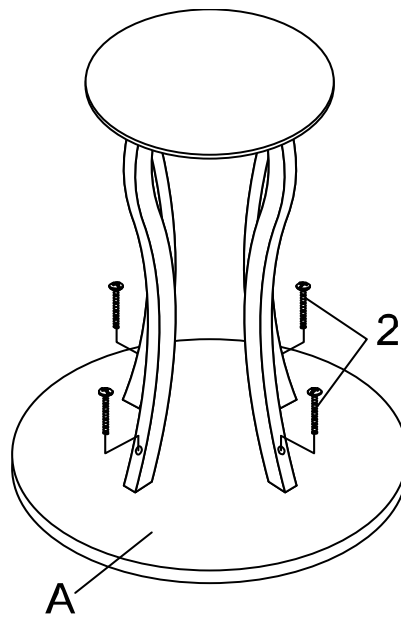

## PARTS IDENTIFICATION

A	TOP		1PC
B	BASE		1PC
C	LEG		4PCS

## HARDWARE IDENTIFICATION

1	LONG BOLT (1/4" x2" BLK)		4PCS
2	SHORT BOLT (1/4" x1-3/8" BLK)		4PCS

ITEM: **900934**

**ASSEMBLY INSTRUCTIONS**  
**STEP 1**

**STEP 2**

ITEM: **900934**

**ASSEMBLY INSTRUCTIONS**

**STEP 3**

**COMPLETE**

ITEM: **900934**

**Note** : Dimension tolerance  $\pm 5\%$