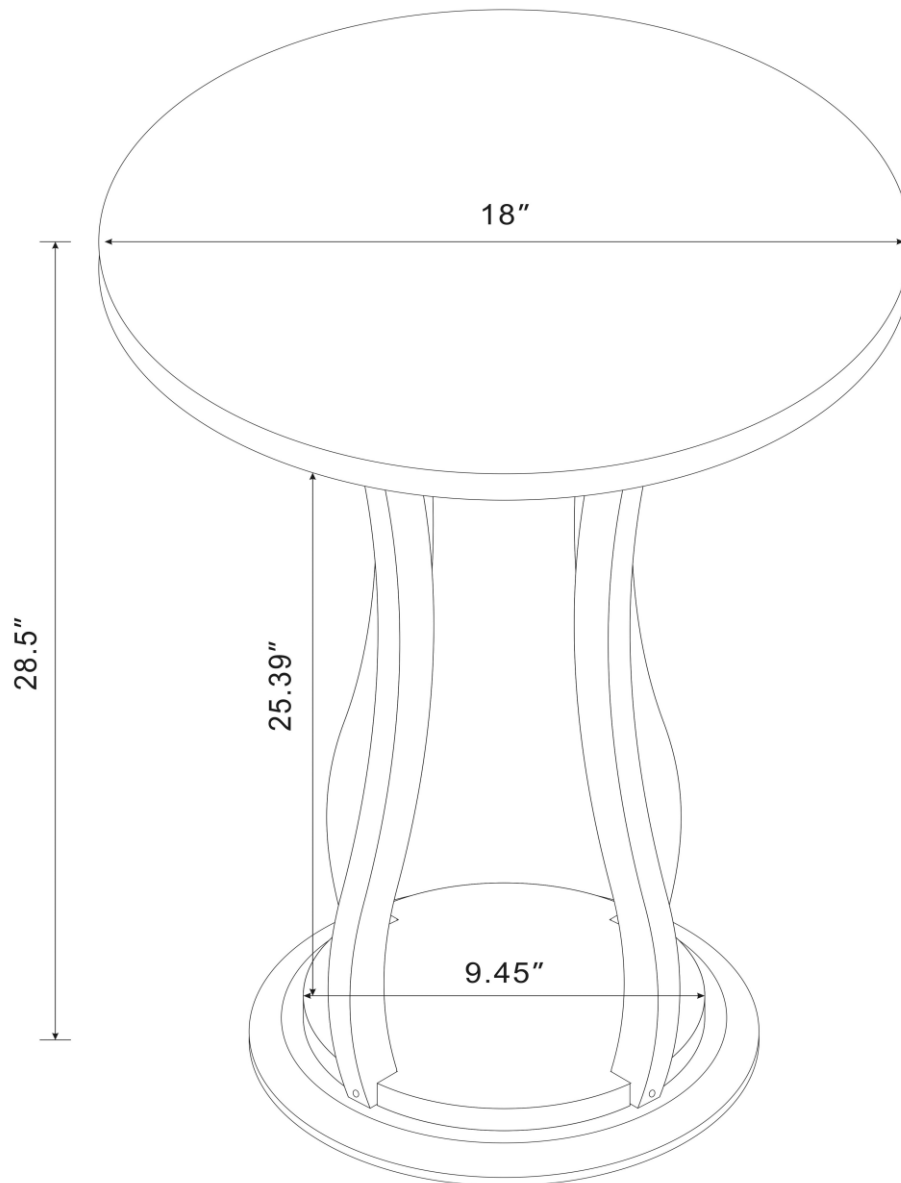

## PARTS IDENTIFICATION

A	TOP		1PC
B	BASE		1PC
C	LEG		4PCS

## HARDWARE IDENTIFICATION

1	LONG BOLT (1/4" x2" BLK)		4PCS
2	SHORT BOLT (1/4" x1-3/8" BLK)		4PCS

ITEM: **900934**

**ASSEMBLY INSTRUCTIONS**  
**STEP 1**

**STEP 2**

ITEM: **900934**

**ASSEMBLY INSTRUCTIONS**

**STEP 3**

**COMPLETE**

ITEM: **900934**

**Note** : Dimension tolerance  $\pm 5\%$