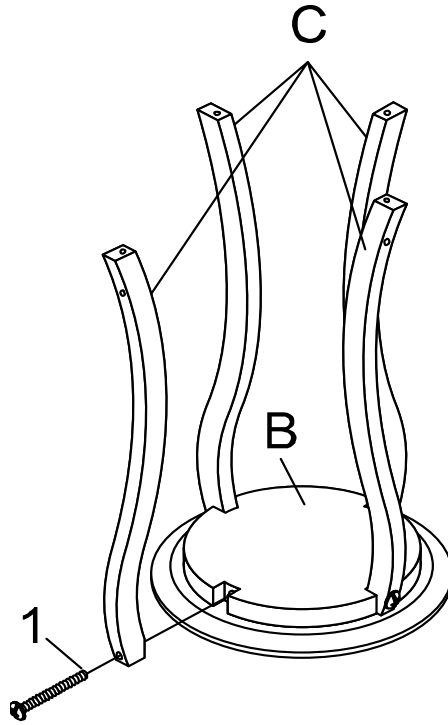

## PARTS IDENTIFICATION

A	TOP		1PC
B	BASE		1PC
C	LEG		4PCS

## HARDWARE IDENTIFICATION

1	LONG BOLT (1/4" x2" BLK)		4PCS
2	SHORT BOLT (1/4" x1-3/8" BLK)		4PCS

ITEM: **900934**

**ASSEMBLY INSTRUCTIONS**  
**STEP 1**

**STEP 2**

ITEM: **900934**

**ASSEMBLY INSTRUCTIONS**

**STEP 3**

**COMPLETE**

ITEM: **900934**

**Note** : Dimension tolerance  $\pm 5\%$