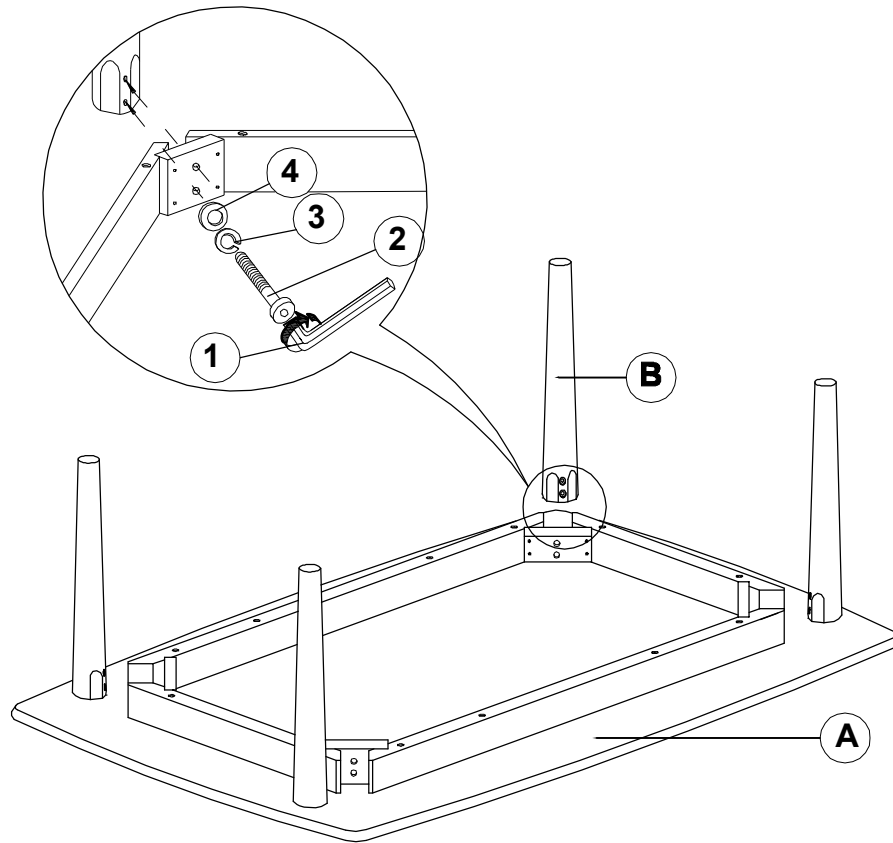

ASSEMBLY TIME

20 MINUTES

PARTS IDENTIFICATION

A	COFFEE TABLE TOP		1PC
B	COFFEE TABLE LEG		4PCS
C	END TABLE TOP		2PCS
D	END TABLE LEG		8PCS

HARDWARE IDENTIFICATION

1	ALLEN WRENCH (M4 x 63mm - BLK)		1PC
2	BOLT (M6 x 60mm - RBW)		24PCS
3	LOCK WASHER (1/4" - BLK)		24PCS
4	FLAT WASHER (5/16" - RBW)		24PCS

ITEM: **753524**

ASSEMBLY INSTRUCTIONS

COFFEE TABLE
STEP 1

STEP 2
COMPLETE

ITEM: **753524**

ASSEMBLY INSTRUCTIONS

END TABLE
STEP 3

STEP 4
COMPLETE