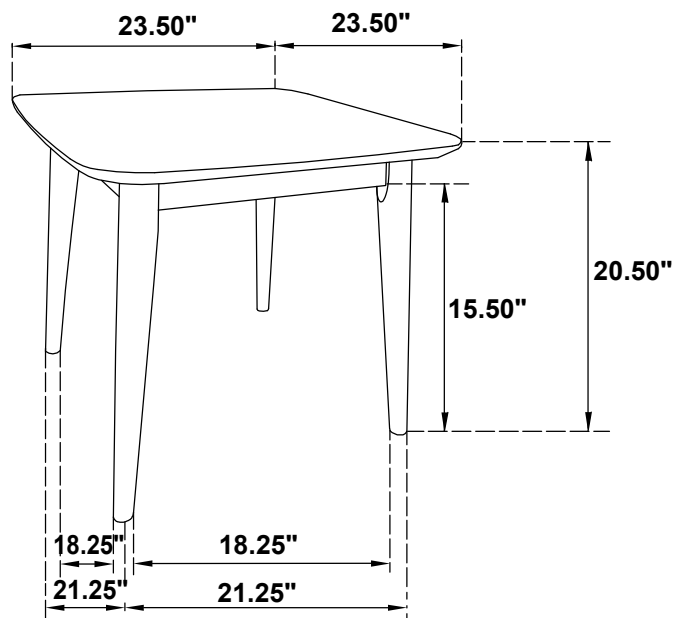

ASSEMBLY TIME

20 MINUTES

PARTS IDENTIFICATION

A	COFFEE TABLE TOP		1PC
B	COFFEE TABLE LEG		4PCS
C	END TABLE TOP		2PCS
D	END TABLE LEG		8PCS

HARDWARE IDENTIFICATION

1	ALLEN WRENCH (M4 x 63mm - BLK)		1PC
2	BOLT (M6 x 60mm - RBW)		24PCS
3	LOCK WASHER (1/4" - BLK)		24PCS
4	FLAT WASHER (5/16" - RBW)		24PCS

ITEM: **753524**

ASSEMBLY INSTRUCTIONS

COFFEE TABLE
STEP 1

STEP 2
COMPLETE

ITEM: **753524**

ASSEMBLY INSTRUCTIONS

END TABLE
STEP 3

STEP 4
COMPLETE

ITEM: 753524

Note: Dimension tolerance $\pm 5\%$