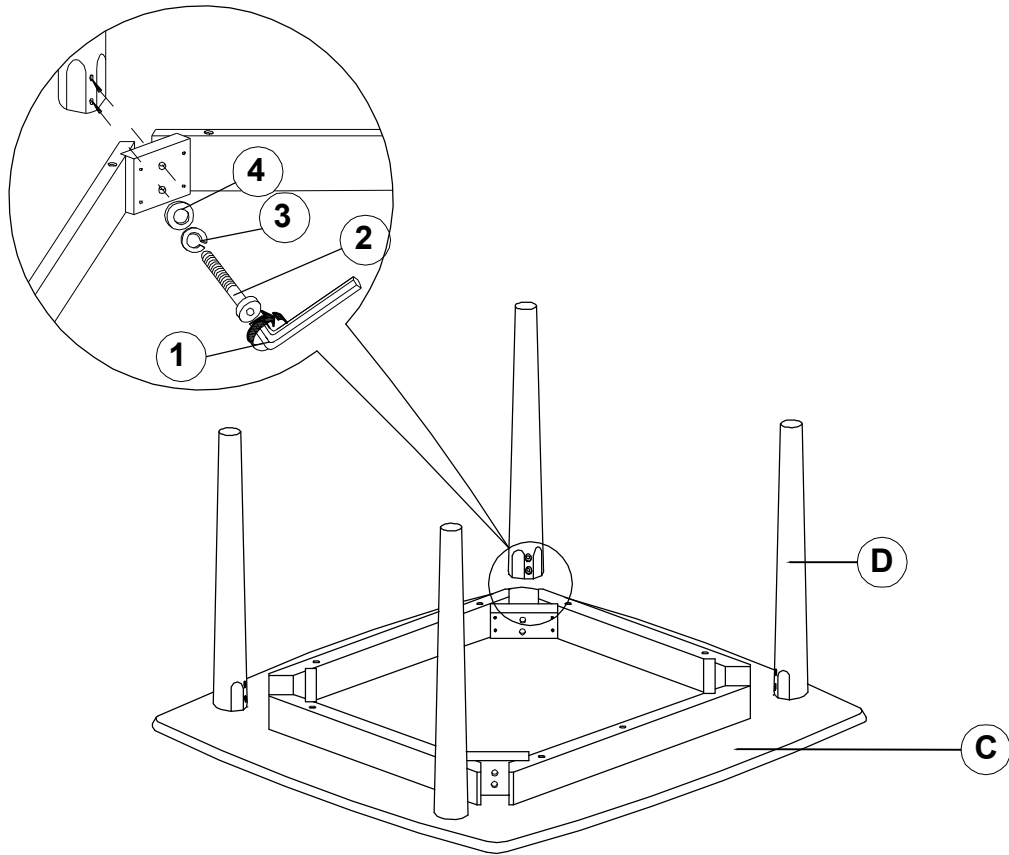

ASSEMBLY TIME

20 MINUTES

PARTS IDENTIFICATION

A	COFFEE TABLE TOP		1PC
B	COFFEE TABLE LEG		4PCS
C	END TABLE TOP		2PCS
D	END TABLE LEG		8PCS

HARDWARE IDENTIFICATION

1	ALLEN WRENCH (M4 x 63mm - BLK)		1PC
2	BOLT (M6 x 60mm - RBW)		24PCS
3	LOCK WASHER (1/4" - BLK)		24PCS
4	FLAT WASHER (5/16" - RBW)		24PCS

ITEM: **753524**

ASSEMBLY INSTRUCTIONS

COFFEE TABLE
STEP 1

STEP 2
COMPLETE

ITEM: **753524**

ASSEMBLY INSTRUCTIONS

END TABLE
STEP 3

STEP 4
COMPLETE

ITEM: 753524

Note: Dimension tolerance $\pm 5\%$