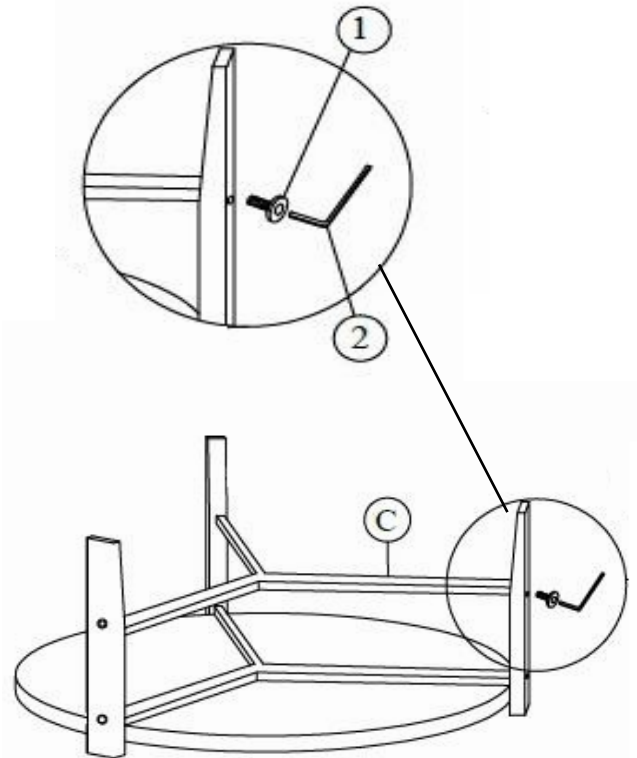

ASSEMBLY INSTRUCTIONS
COASTER FINE FURNITURE

Fine Furniture for every stage of life

753538
Coffee Table

ASSEMBLY INSTRUCTIONS

ASSEMBLY TIPS:

1. Remove hardware from box and sort by size.
2. Please check to see that all hardware and parts are present prior to start of assembly.
3. Please follow attached instructions in the same sequence as numbered to assure fast & easy assembly.

ASSEMBLY TIME

15 MINUTES

PARTS IDENTIFICATION

A	TOP		1PC
B	LEG		3PCS
C	CROSSBAR		1PC

HARDWARE IDENTIFICATION

1	BOLT (JCBB M8 X 50mm)		6PCS
2	ALLEN WRENCH (M5 - BLK)		1PC
3	WOOD PLUG		6PCS

ITEM: **753538**

ASSEMBLY INSTRUCTIONS

STEP 1

STEP 2

STEP 3

STEP 4
COMPLETE