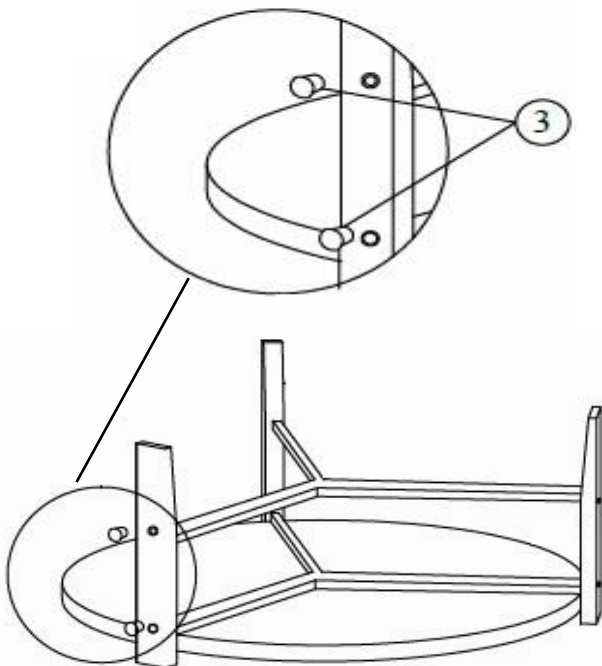

ASSEMBLY TIME

15 MINUTES

PARTS IDENTIFICATION

A	TOP		1PC
B	LEG		3PCS
C	CROSSBAR		1PC

HARDWARE IDENTIFICATION

1	BOLT (JCBB M8 X 50mm)		6PCS
2	ALLEN WRENCH (M5 - BLK)		1PC
3	WOOD PLUG		6PCS

ITEM: **753538**

ASSEMBLY INSTRUCTIONS

STEP 1

STEP 2

STEP 3

STEP 4
COMPLETE