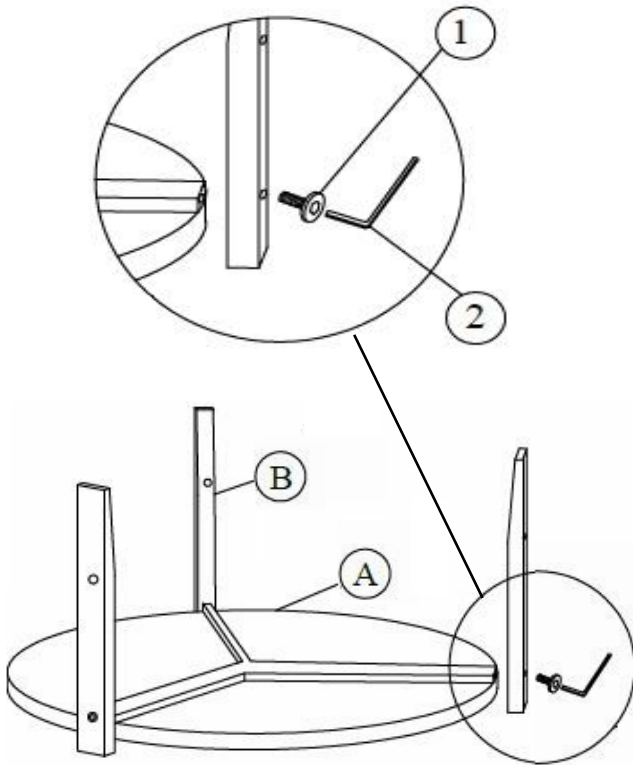

ASSEMBLY INSTRUCTIONS
COASTER FINE FURNITURE

Fine Furniture for every stage of life

753538
Coffee Table

ASSEMBLY INSTRUCTIONS

ASSEMBLY TIPS:

1. Remove hardware from box and sort by size.
2. Please check to see that all hardware and parts are present prior to start of assembly.
3. Please follow attached instructions in the same sequence as numbered to assure fast & easy assembly.

ASSEMBLY TIME

15 MINUTES

PARTS IDENTIFICATION

A	TOP		1PC
B	LEG		3PCS
C	CROSSBAR		1PC

HARDWARE IDENTIFICATION

1	BOLT (JCBB M8 X 50mm)		6PCS
2	ALLEN WRENCH (M5 - BLK)		1PC
3	WOOD PLUG		6PCS

ITEM: **753538**

ASSEMBLY INSTRUCTIONS

STEP 1

STEP 2

STEP 3

STEP 4
COMPLETE