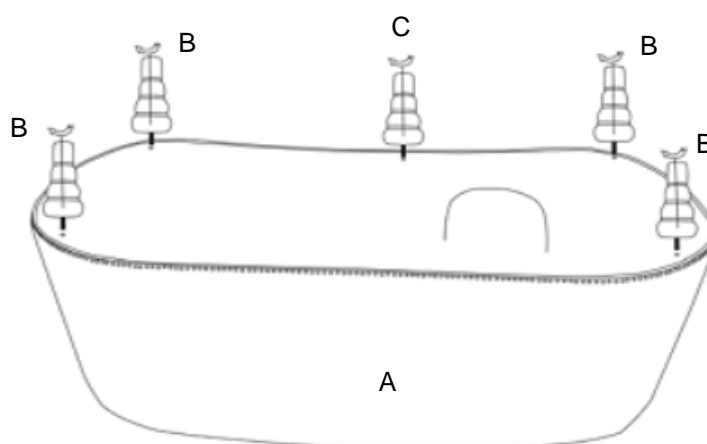

ASSEMBLY TIME PER UNIT:

15 MINUTES

PARTS IDENTIFICATION

A SEAT
1PC

B LEG
4PC

C MIDDLE LEG
1PC

D PILLOW
2PCS

ITEM : 505641

ASSEMBLY INSTRUCTIONS

STEP 1

STEP 2

STEP 3

PRODUCT/PART DIMENSIONS

Note: Dimension tolerance $\pm 5\%$