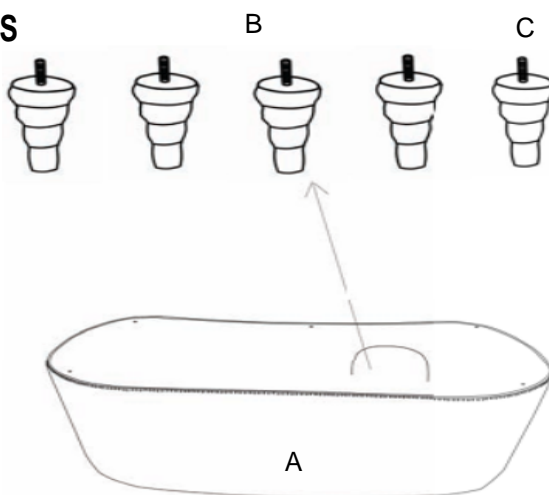

ASSEMBLY TIME PER UNIT:

15 MINUTES

PARTS IDENTIFICATION

A SEAT
1PC

B LEG
4PC

C MIDDLE LEG
1PC

D PILLOW
2PCS

ITEM : 505641

ASSEMBLY INSTRUCTIONS

STEP 1

STEP 2

STEP 3

PRODUCT/PART DIMENSIONS

Note: Dimension tolerance $\pm 5\%$