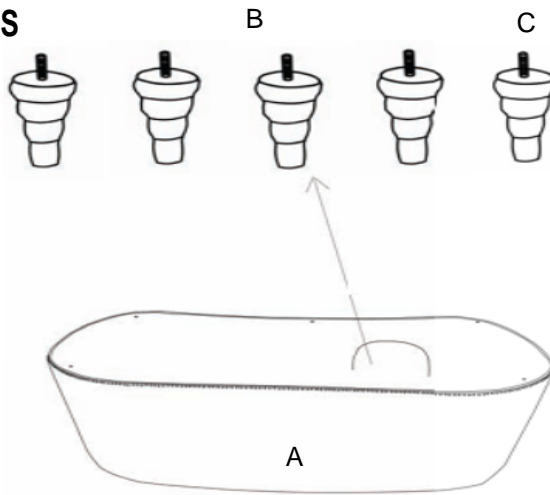

ASSEMBLY TIME

15 MINUTES

PARTS IDENTIFICATION

A SEAT
1PC

B LEG
4PC

C MIDDLE LEG
1PC

D PILLOW
2PCS

ITEM : 508461

ASSEMBLY INSTRUCTIONS

STEP 1

STEP 2

STEP 3

PRODUCT/PART DIMENSIONS

Note: Dimension tolerance $\pm 5\%$