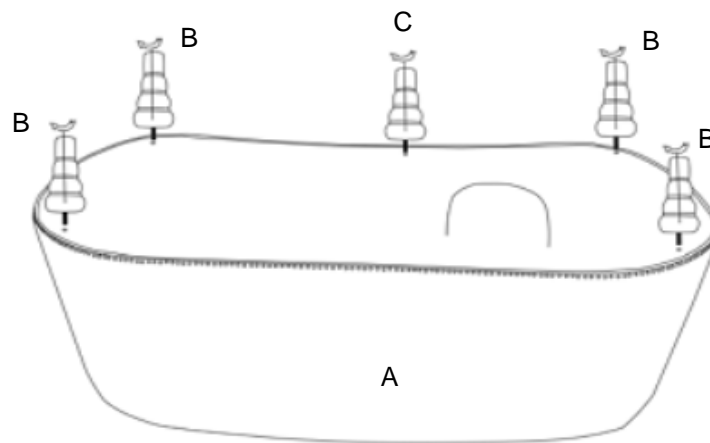

ASSEMBLY TIME

15 MINUTES

PARTS IDENTIFICATION

A SEAT
1PC

B LEG
4PC

C MIDDLE LEG
1PC

D PILLOW
2PCS

ITEM : 508461

ASSEMBLY INSTRUCTIONS

STEP 1

STEP 2

STEP 3

PRODUCT/PART DIMENSIONS

Note: Dimension tolerance $\pm 5\%$