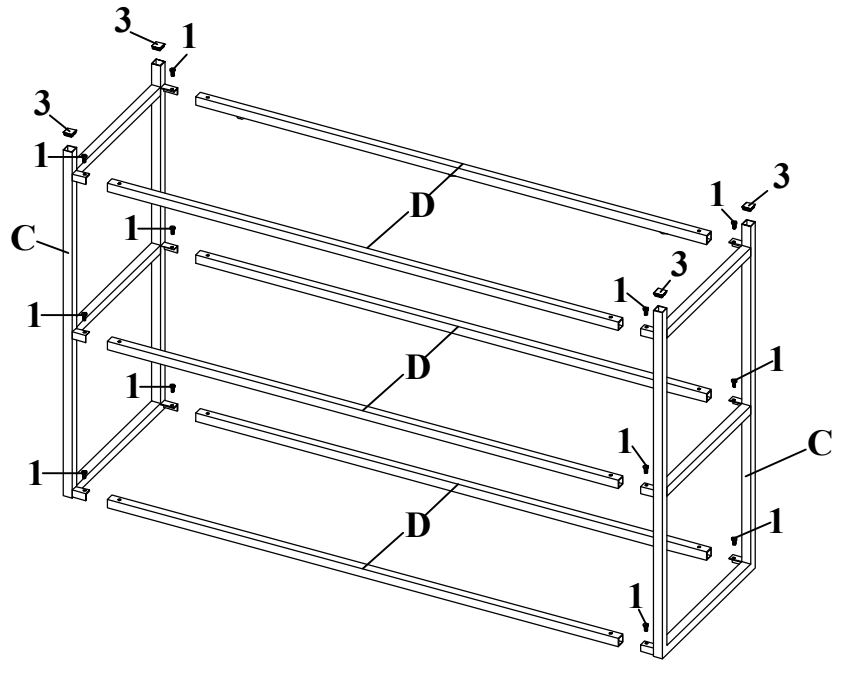

ITEM: 720229 ASSEMBLY INSTRUCTIONS

STEP 1 Do not tighten until each step is completed or instructed.