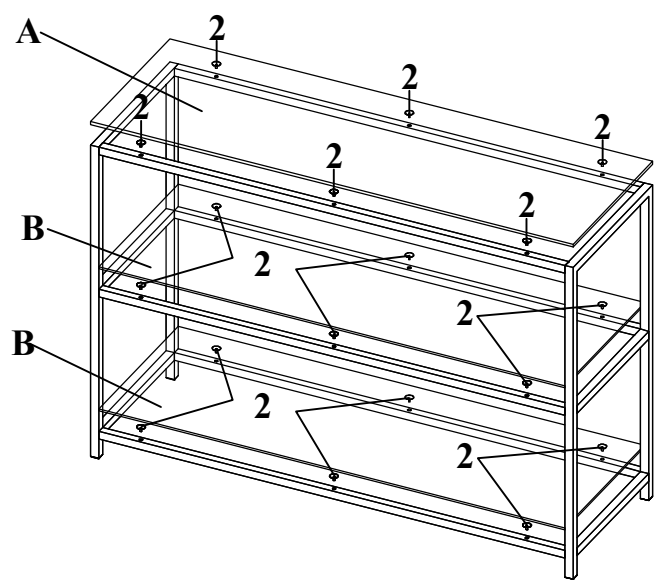

## PARTS IDENTIFICATION

A	TOP GLASS		1PC
B	SHELF GLASS		2PCS
C	SIDE FRAME		2PCS
D	CROSSBAR		6PCS

## HARDWARE IDENTIFICATION

1	BOLT (1/4" x 12mm BLK)		12PCS	3	CAP (25 x 25mm BLK)		4PCS
2	SUCTION CUP (9mm)		18PCS	4	ALLEN WRENCH (4mm)		1PC

# ITEM: 720229 ASSEMBLY INSTRUCTIONS

**Product Size : 1200 X 400 X 813 H (MM)**

**Product Size : 47.25" X 15.75" X 32"**

Note : Dimension tolerance  $\pm 5\%$