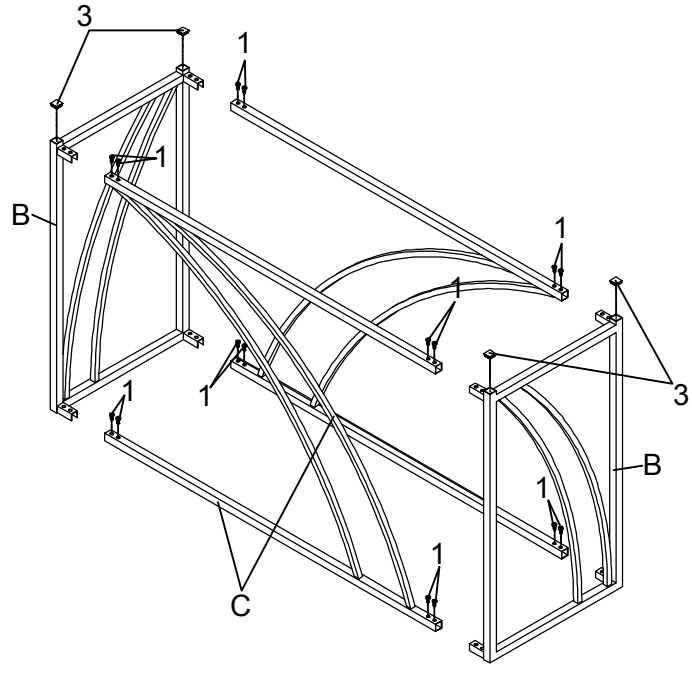

ITEM: 720499 ASSEMBLY INSTRUCTIONS

STEP 1 Do not tighten until each step is completed or instructed.