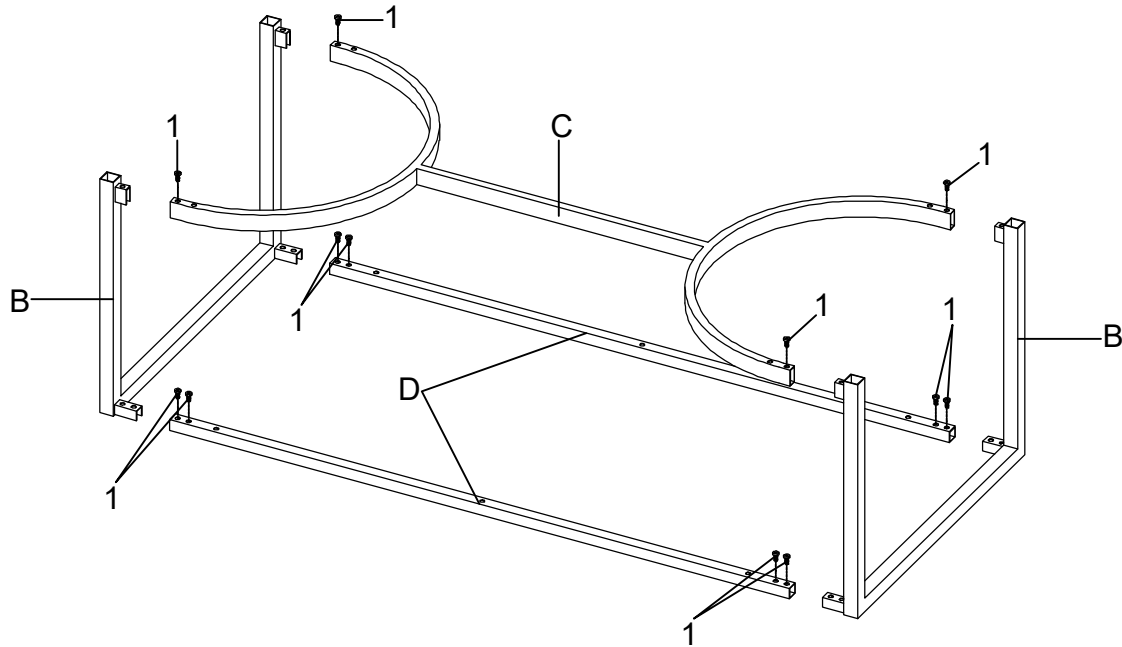

## PARTS IDENTIFICATION

A	TOP PANEL		1PC
B	SIDE FRAME		2PCS
C	BOTTOM FRAME		1PC
D	CROSSBAR		2PCS
E	CASTER		4PCS

## HARDWARE IDENTIFICATION

1	SHORT BOLT (1/4" x 12mm SR)		12PCS	4	ALLEN KEY (4mm)		1PC
2	MEDIUM BOLT (1/4" x 29.5mm SR)		6PCS	5	WRENCH		1PC
3	CAP (25 x 25mm BLK)		4PCS				

ITEM:721868

# ASSEMBLY INSTRUCTIONS

**STEP 1** Do not tighten until each step is completed or instructed.

## STEP 2

ITEM:721868  
ASSEMBLY INSTRUCTIONS

<b>Product Size : 1162 X 560 X 470 H (MM)</b>
<b>Product Size : 45.75" X 22" X 18.5"</b>

Note : Dimension tolerance  $\pm 5\%$