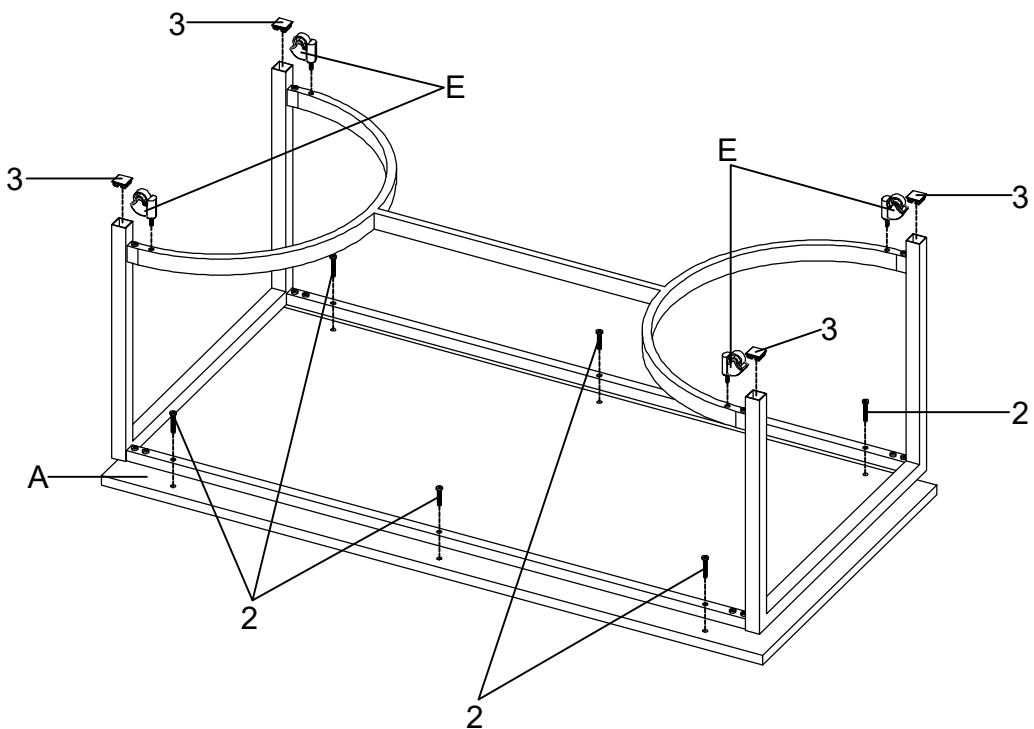

## PARTS IDENTIFICATION

A	TOP PANEL		1PC
B	SIDE FRAME		2PCS
C	BOTTOM FRAME		1PC
D	CROSSBAR		2PCS
E	CASTER		4PCS

## HARDWARE IDENTIFICATION

1	SHORT BOLT (1/4" x 12mm SR)		12PCS	4	ALLEN KEY (4mm)		1PC
2	MEDIUM BOLT (1/4" x 29.5mm SR)		6PCS	5	WRENCH		1PC
3	CAP (25 x 25mm BLK)		4PCS				

ITEM:721868

# ASSEMBLY INSTRUCTIONS

**STEP 1** Do not tighten until each step is completed or instructed.

## STEP 2

ITEM:721868  
ASSEMBLY INSTRUCTIONS

<b>Product Size : 1162 X 560 X 470 H (MM)</b>
<b>Product Size : 45.75" X 22" X 18.5"</b>

Note : Dimension tolerance  $\pm 5\%$