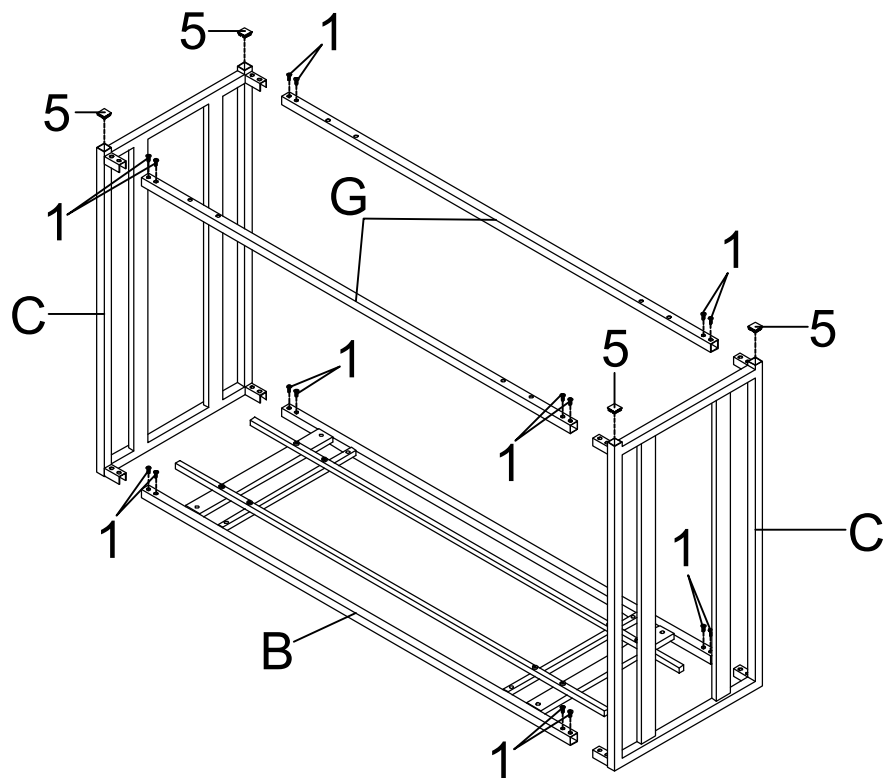

ITEM: 723609

ASSEMBLY INSTRUCTIONS

STEP 1 Do not tighten until each step is completed or instructed.

STEP 2