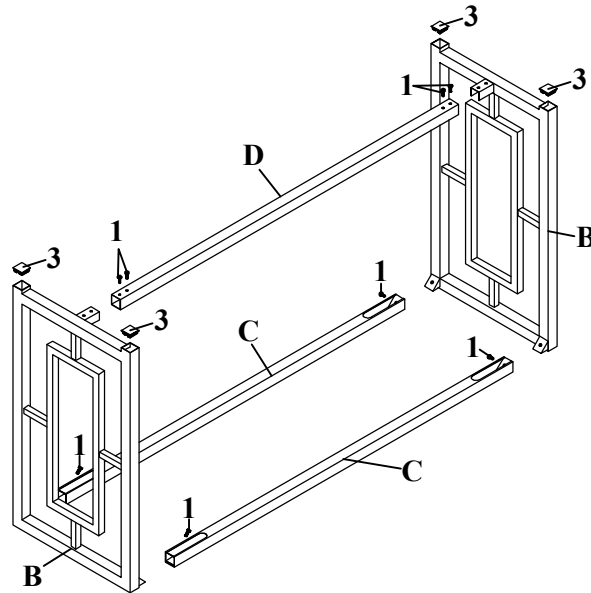

ASSEMBLY TIME 30 MINUTES

PARTS IDENTIFICATION

A	TOP GLASS		1PC
B	SIDE FRAME		2PCS
C	TOP CROSSBAR		2PCS
D	BOTTOM CROSSBAR		1PC

HARDWARE IDENTIFICATION

1	BOLT (1/4" x 15mm SR)		8PCS	3	CAP (30 x 30mm)		4PCS
2	SUCTION CUP (9mm)		6PCS	4	ALLEN WRENCH (4mm)		1PC

ITEM: 703739

ASSEMBLY INSTRUCTIONS

STEP 1

Do not tighten until each step is completed or instructed.

STEP 2

COMPLETE

ITEM: 703739 ASSEMBLY INSTRUCTIONS

Product Size : 1200 X 400 X 699 H (MM)
Product Size : 47 ¹ / ₄ " X 15 ³ / ₄ " X 27 ¹ / ₂ "

Note : Dimension tolerance $\pm 5\%$