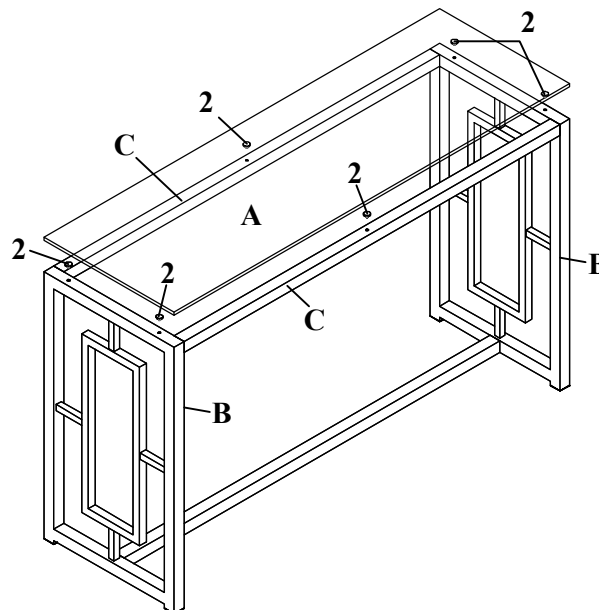

ASSEMBLY TIME 30 MINUTES

PARTS IDENTIFICATION

A	TOP GLASS		1PC
B	SIDE FRAME		2PCS
C	TOP CROSSBAR		2PCS
D	BOTTOM CROSSBAR		1PC

HARDWARE IDENTIFICATION

1	BOLT (1/4" x 15mm SR)		8PCS	3	CAP (30 x 30mm)		4PCS
2	SUCTION CUP (9mm)		6PCS	4	ALLEN WRENCH (4mm)		1PC

ITEM: 703739

ASSEMBLY INSTRUCTIONS

STEP 1

Do not tighten until each step is completed or instructed.

STEP 2

COMPLETE

ITEM: 703739 ASSEMBLY INSTRUCTIONS

Product Size : 1200 X 400 X 699 H (MM)
Product Size : 47 ¹ / ₄ " X 15 ³ / ₄ " X 27 ¹ / ₂ "