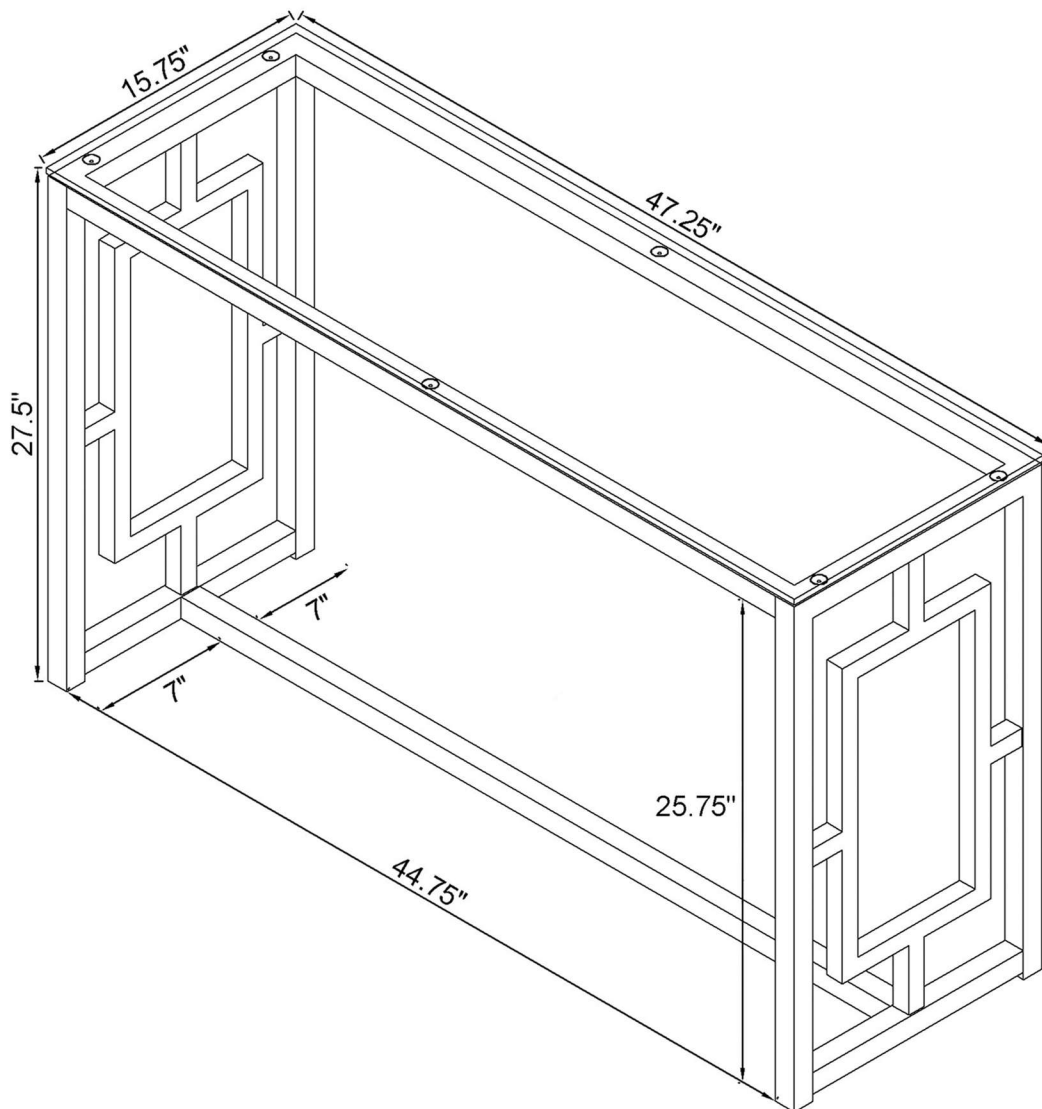

ITEM: 703739

ASSEMBLY INSTRUCTIONS

STEP 1

Do not tighten until each step is completed or instructed.

STEP 2

COMPLETE

ITEM: 703739 ASSEMBLY INSTRUCTIONS

Product Size : 1200 X 400 X 699 H (MM)
Product Size : 47 ¹ / ₄ " X 15 ³ / ₄ " X 27 ¹ / ₂ "