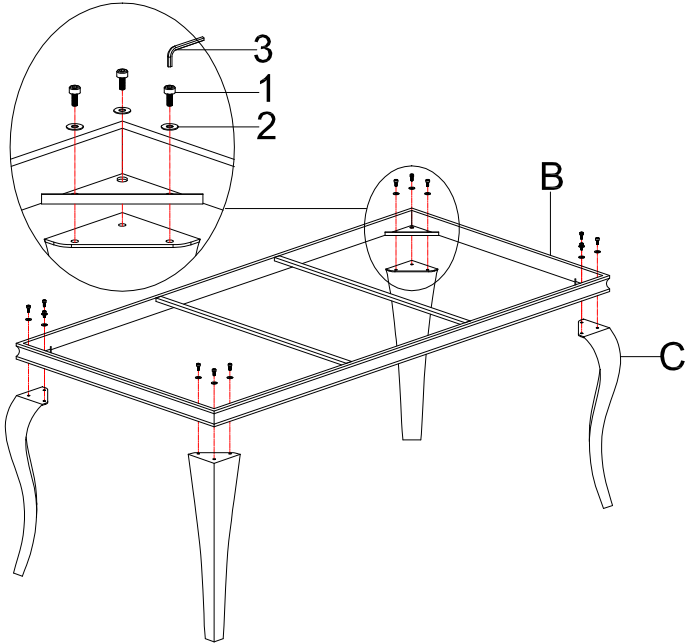

ITEM: 115081(B1-B3)

ASSEMBLY INSTRUCTIONS

STEP1