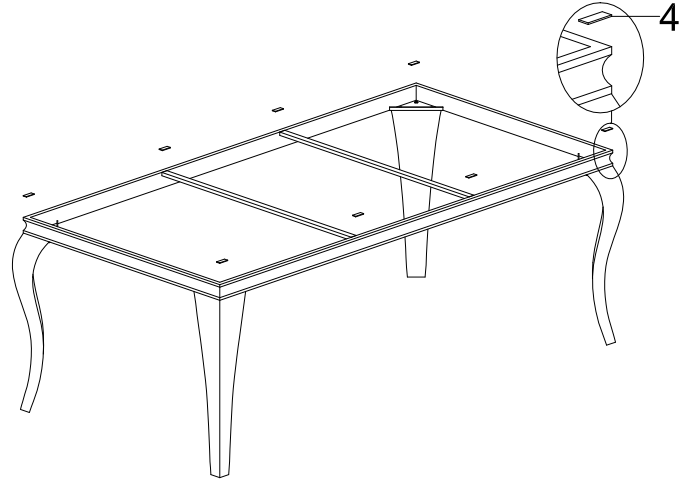

ITEM: 115081(B1-B3)

ASSEMBLY INSTRUCTIONS

STEP1

STEP2

STEP3