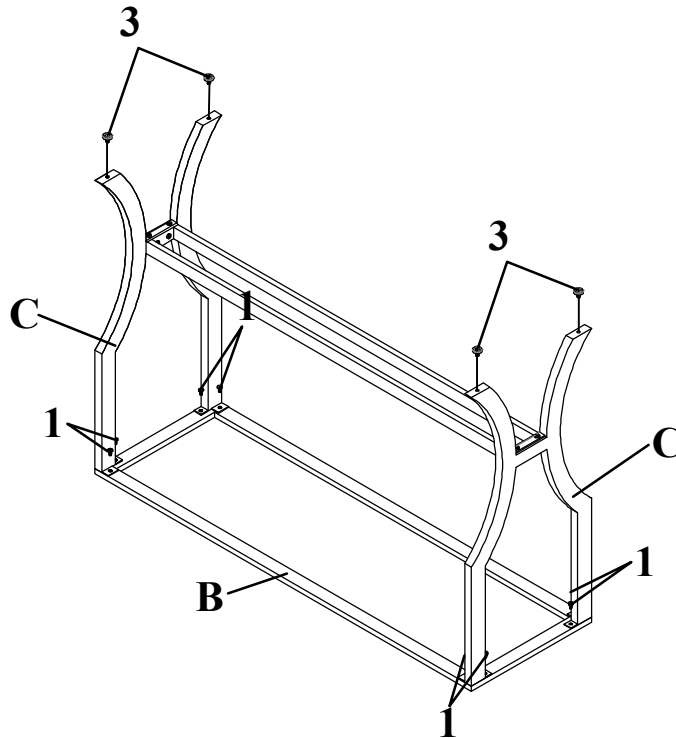

ASSEMBLY TIME 30 MINUTES

PARTS IDENTIFICATION

A	GLASS		1PC
B	TOP FRAME		1PC
C	SIDE FRAME		2PCS
D	BOTTOM FRAME		1PC

HARDWARE IDENTIFICATION

1	BOLT (1/4" x 12mm SR)		16PCS	3	LEVELER (1/4" x 12mm BLK)		4PCS
2	SUCTION CUP (Ø12mm)		6PCS	4	ALLEN WRENCH (4mm)		1PC

ITEM: 720339

ASSEMBLY INSTRUCTIONS

STEP 1

Do not tighten until each step is completed or instructed.

STEP 2

ITEM: 720339
ASSEMBLY INSTRUCTIONS
STEP 3

STEP 4
COMPLETE

ITEM: 720339
ASSEMBLY INSTRUCTIONS

Product Size : 1105 X 349 X 762 H (MM)

Product Size : 43 1/2" X 13 3/4" X 30"

Note : Dimension tolerance ±5%