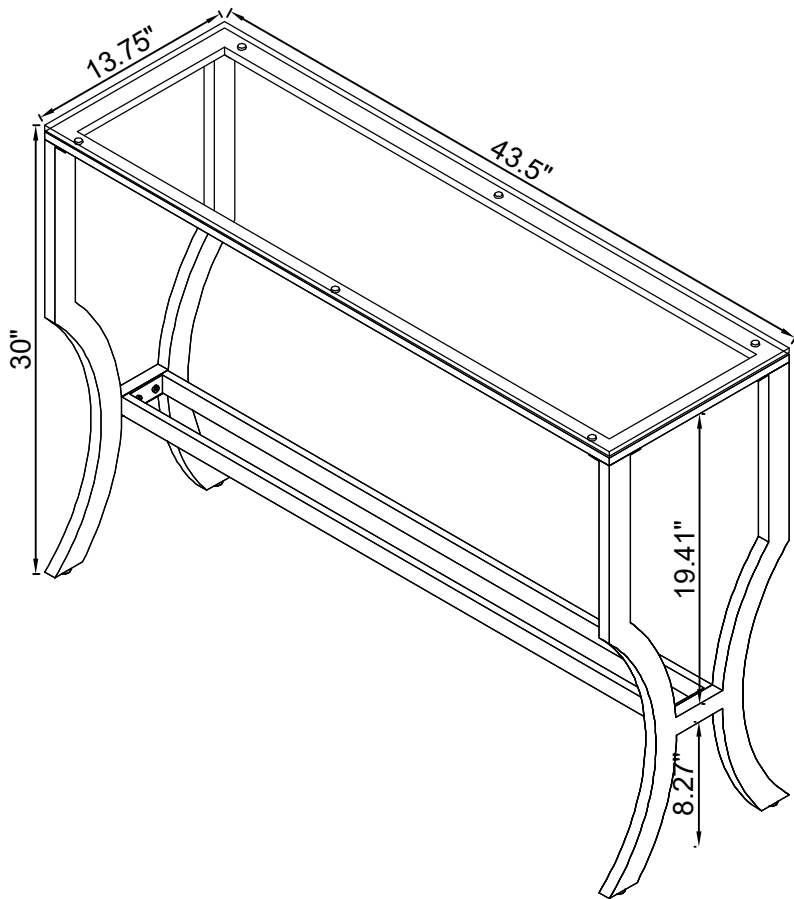

ASSEMBLY TIME 30 MINUTES

PARTS IDENTIFICATION

A	GLASS		1PC
B	TOP FRAME		1PC
C	SIDE FRAME		2PCS
D	BOTTOM FRAME		1PC

HARDWARE IDENTIFICATION

1	BOLT (1/4" x 12mm SR)		16PCS	3	LEVELER (1/4" x 12mm BLK)		4PCS
2	SUCTION CUP (Ø12mm)		6PCS	4	ALLEN WRENCH (4mm)		1PC

ITEM: 720339

ASSEMBLY INSTRUCTIONS

STEP 1

Do not tighten until each step is completed or instructed.

STEP 2

ITEM: 720339
ASSEMBLY INSTRUCTIONS
STEP 3

STEP 4
COMPLETE

ITEM: 720339
ASSEMBLY INSTRUCTIONS

Product Size : 1105 X 349 X 762 H (MM)

Product Size : 43 1/2" X 13 3/4" X 30"

Note : Dimension tolerance ±5%