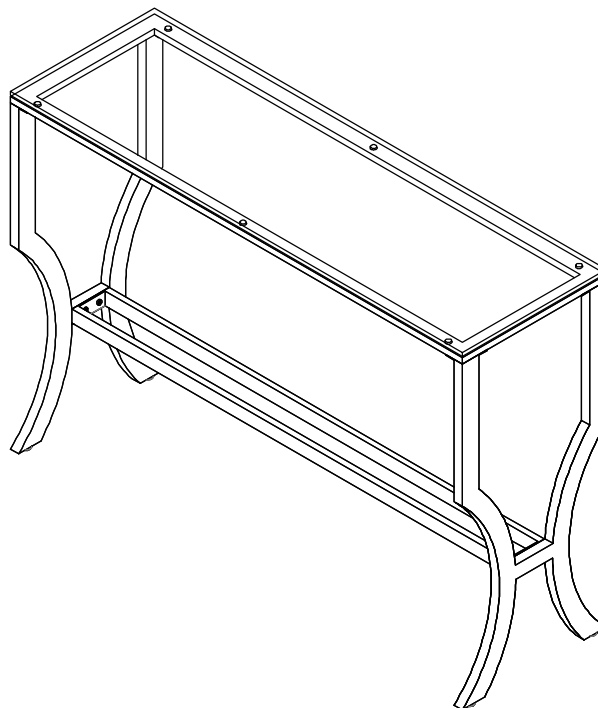

ASSEMBLY TIME 30 MINUTES

PARTS IDENTIFICATION

A	GLASS		1PC
B	TOP FRAME		1PC
C	SIDE FRAME		2PCS
D	BOTTOM FRAME		1PC

HARDWARE IDENTIFICATION

1	BOLT (1/4" x 12mm SR)		16PCS	3	LEVELER (1/4" x 12mm BLK)		4PCS
2	SUCTION CUP (Ø12mm)		6PCS	4	ALLEN WRENCH (4mm)		1PC

ITEM: 720339

ASSEMBLY INSTRUCTIONS

STEP 1

Do not tighten until each step is completed or instructed.

STEP 2

ITEM: 720339
ASSEMBLY INSTRUCTIONS
STEP 3

STEP 4
COMPLETE

ITEM: 720339
ASSEMBLY INSTRUCTIONS

Product Size : 1105 X 349 X 762 H (MM)

Product Size : 43 1/2" X 13 3/4" X 30"

Note : Dimension tolerance ±5%