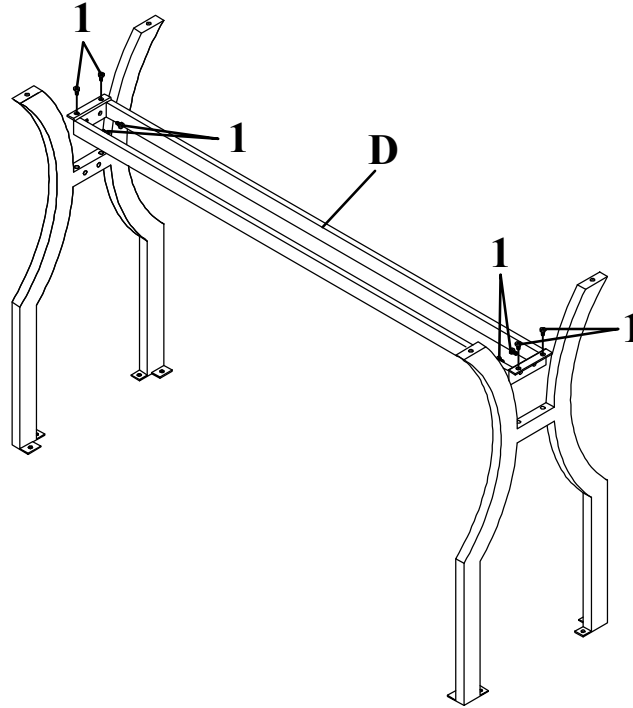

ASSEMBLY TIME 30 MINUTES

PARTS IDENTIFICATION

A	GLASS		1PC
B	TOP FRAME		1PC
C	SIDE FRAME		2PCS
D	BOTTOM FRAME		1PC

HARDWARE IDENTIFICATION

1	BOLT (1/4" x 12mm SR)		16PCS	3	LEVELER (1/4" x 12mm BLK)		4PCS
2	SUCTION CUP (Ø12mm)		6PCS	4	ALLEN WRENCH (4mm)		1PC

ITEM: 720339

ASSEMBLY INSTRUCTIONS

STEP 1

Do not tighten until each step is completed or instructed.

STEP 2

ITEM: 720339
ASSEMBLY INSTRUCTIONS
STEP 3

STEP 4
COMPLETE

ITEM: 720339
ASSEMBLY INSTRUCTIONS

Product Size : 1105 X 349 X 762 H (MM)

Product Size : 43 1/2" X 13 3/4" X 30"

Note : Dimension tolerance ±5%