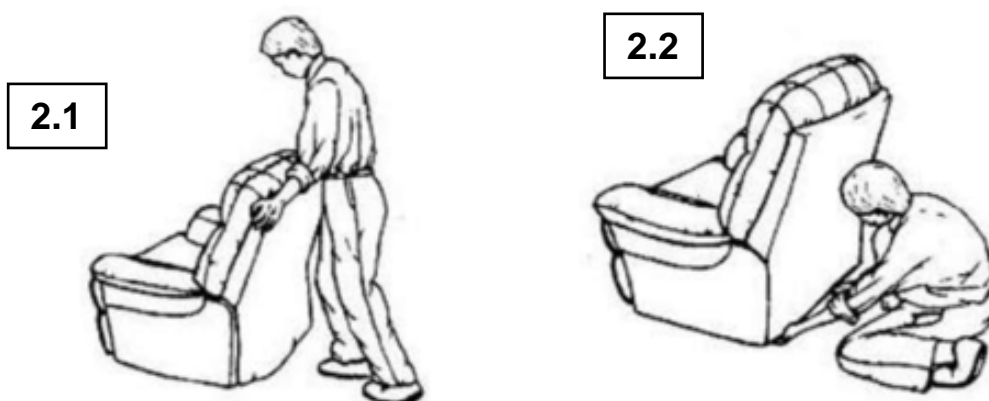

ITEM: **600001**

ASSEMBLY INSTRUCTIONS

STEP 1

STEP 2

STEP 3

COMPLETE