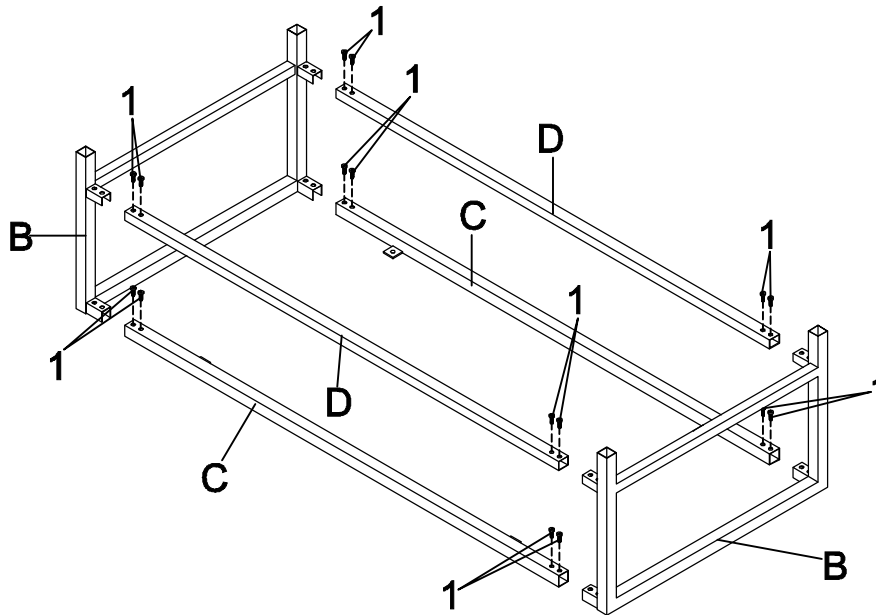

ITEM:723778

ASSEMBLY INSTRUCTIONS

STEP 1 Do not tighten until each step is completed or instructed.