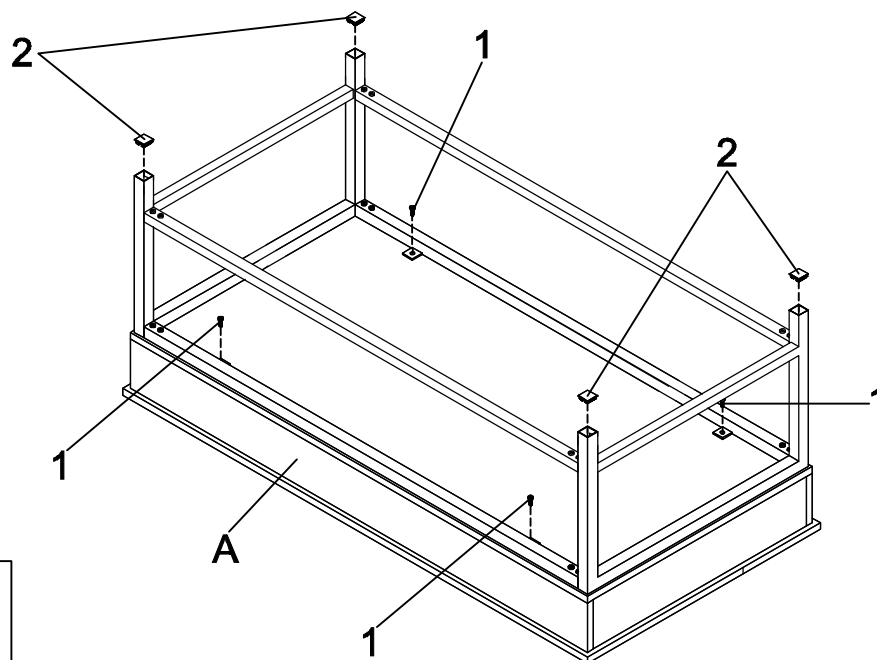

ITEM:723778

ASSEMBLY INSTRUCTIONS

STEP 1 Do not tighten until each step is completed or instructed.

STEP 2

COMPLETE