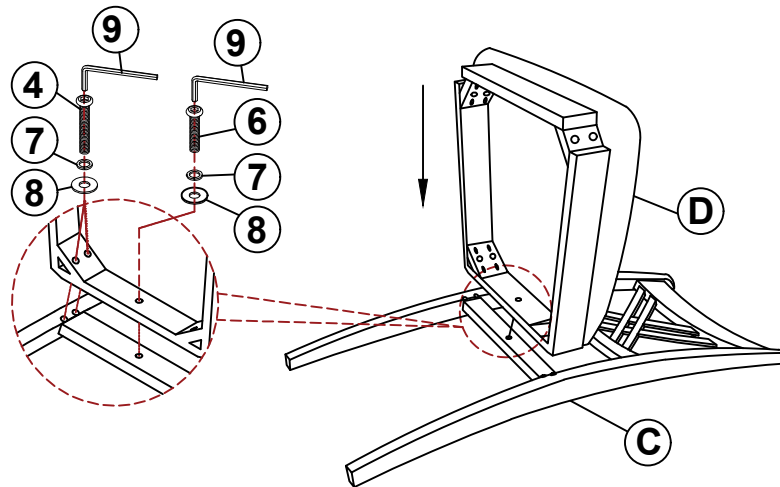

## PARTS IDENTIFICATION

A	TABLE TOP		1PC
B	TABLE LEG		4PCS
C	BACK FRAME		6PCS
D	SEAT CUSHION WITH FRAME		6PCS
E	FRONT LEG		12PCS

## HARDWARE IDENTIFICATION

1	<b>BOLT 3</b> ( Ø5/16" x 2-1/4" - RBW )		8PCS	6	<b>BOLT 1</b> ( Ø1/4" x 1-1/2" - RBW )		6PCS
2	<b>BIG LOCK WASHER</b> ( Ø5/16" - RBW )		8PCS	7	<b>SMALL LOCK WASHER</b> ( Ø1/4" - RBW )		54PCS
3	<b>BIG FLAT WASHER</b> ( Ø5/16" - RBW )		8PCS	8	<b>SMALL FLAT WASHER</b> ( Ø1/4" - RBW )		54PCS
4	<b>BOLT 4</b> ( Ø1/4" x 3-1/4" - RBW )		24PCS	9	<b>ALLEN WRENCH</b> ( 4MM - RBW )		7PCS
5	<b>BOLT 2</b> ( Ø1/4" x 2-1/4" - RBW )		24PCS				

ITEM: **190721**

**ASSEMBLY INSTRUCTIONS**  
**STEP 1**

**STEP 2**

ITEM: **190721**

**ASSEMBLY INSTRUCTIONS**

**STEP 3**

**STEP 4**

**STEP 5**  
**COMPLETE**

ITEM: 190721

Note: Dimension tolerance  $\pm 5\%$

ITEM: **190721**

Note: Dimension tolerance  $\pm 5\%$