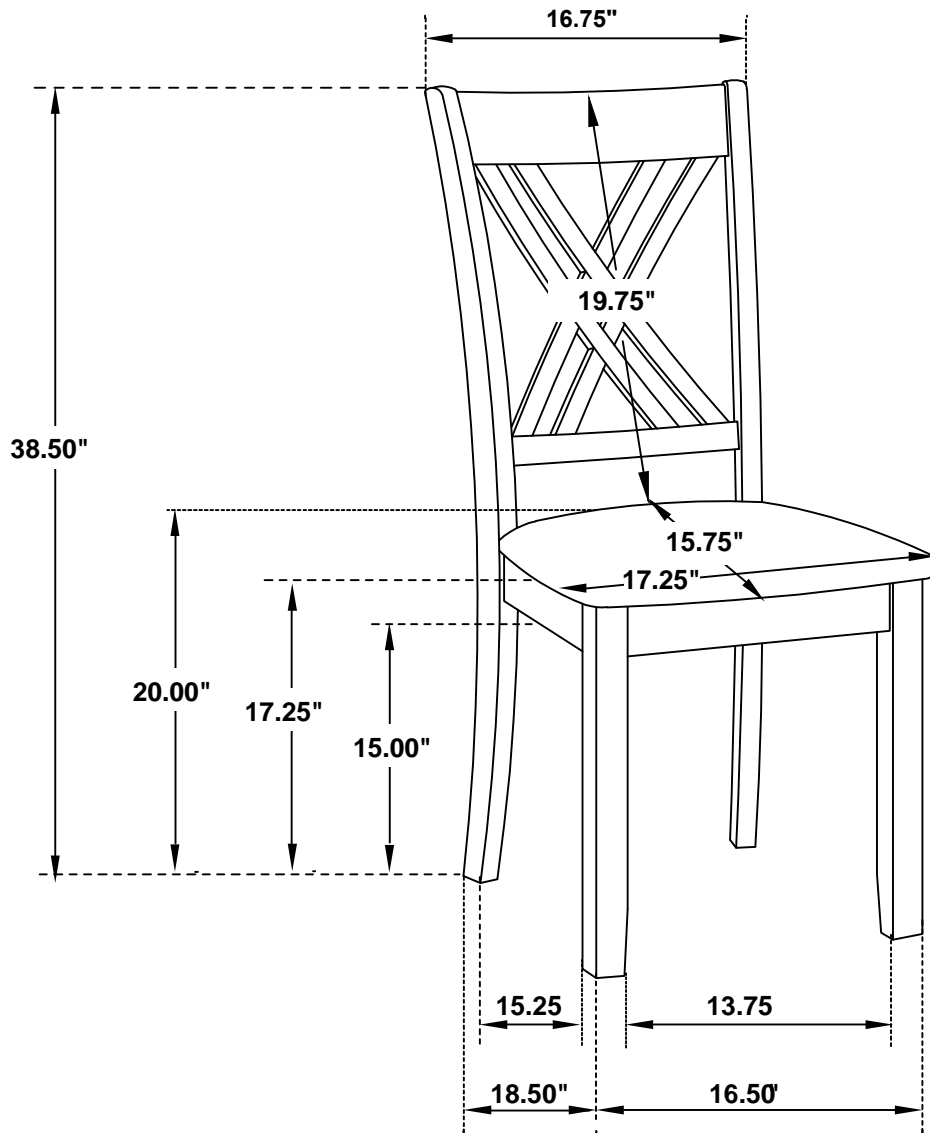

## PARTS IDENTIFICATION

A	TABLE TOP		1PC
B	TABLE LEG		4PCS
C	BACK FRAME		6PCS
D	SEAT CUSHION WITH FRAME		6PCS
E	FRONT LEG		12PCS

## HARDWARE IDENTIFICATION

1	<b>BOLT 3</b> ( Ø5/16" x 2-1/4" - RBW )		8PCS	6	<b>BOLT 1</b> ( Ø1/4" x 1-1/2" - RBW )		6PCS
2	<b>BIG LOCK WASHER</b> ( Ø5/16" - RBW )		8PCS	7	<b>SMALL LOCK WASHER</b> ( Ø1/4" - RBW )		54PCS
3	<b>BIG FLAT WASHER</b> ( Ø5/16" - RBW )		8PCS	8	<b>SMALL FLAT WASHER</b> ( Ø1/4" - RBW )		54PCS
4	<b>BOLT 4</b> ( Ø1/4" x 3-1/4" - RBW )		24PCS	9	<b>ALLEN WRENCH</b> ( 4MM - RBW )		7PCS
5	<b>BOLT 2</b> ( Ø1/4" x 2-1/4" - RBW )		24PCS				

ITEM: **190721**

**ASSEMBLY INSTRUCTIONS**  
**STEP 1**

**STEP 2**

ITEM: **190721**

**ASSEMBLY INSTRUCTIONS**

**STEP 3**

**STEP 4**

**STEP 5**  
**COMPLETE**

ITEM: 190721

Note: Dimension tolerance  $\pm 5\%$

ITEM: **190721**

Note: Dimension tolerance  $\pm 5\%$