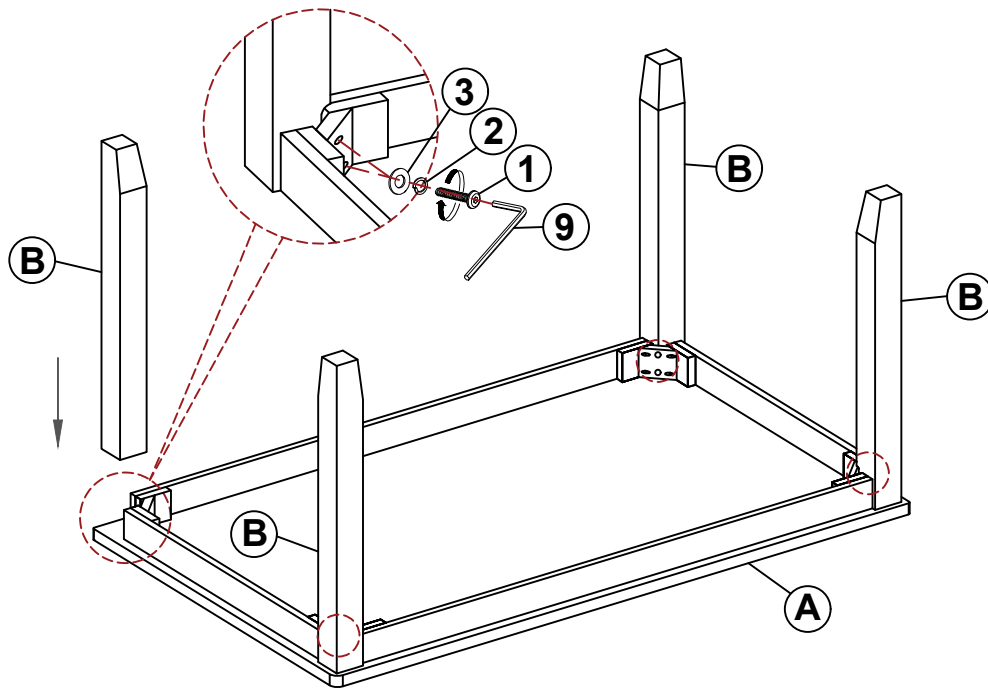

ITEM: **190721**

ASSEMBLY INSTRUCTIONS
STEP 1

STEP 2