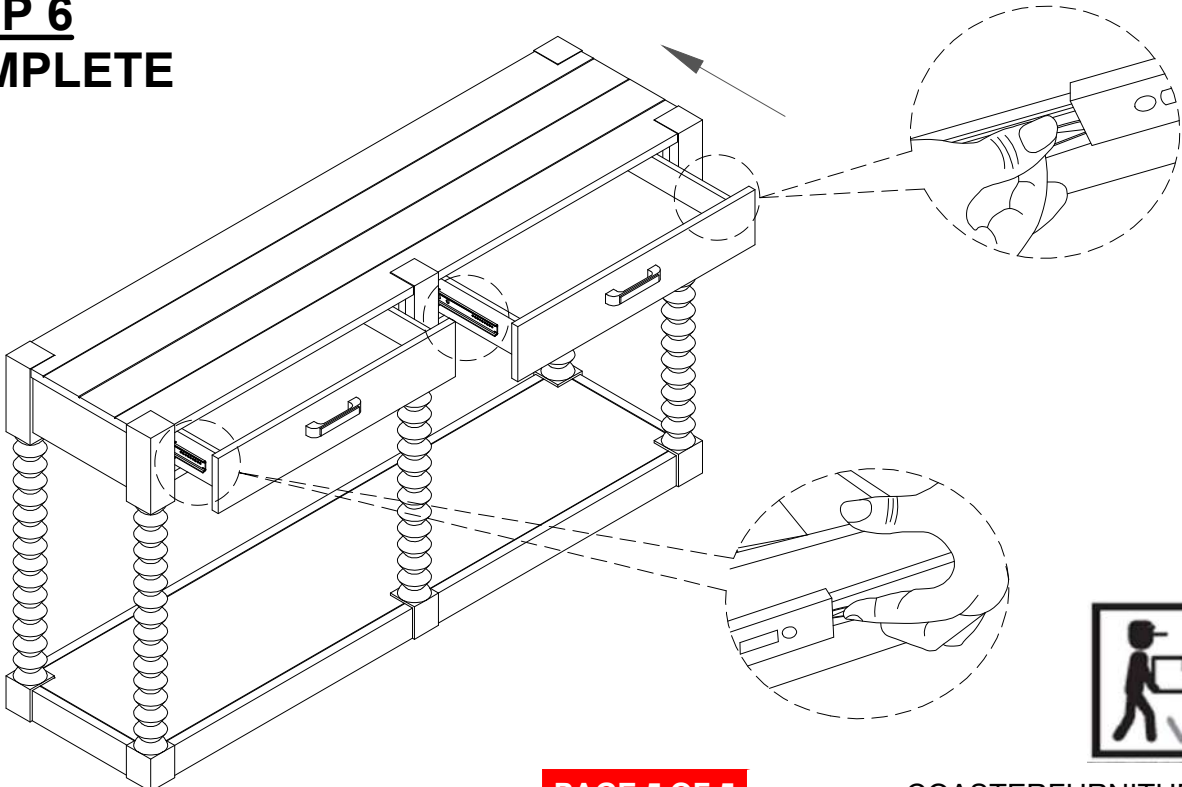

ASSEMBLY TIME

15 MINUTES

PARTS IDENTIFICATION

A	TOP		1PC
B	LEG (WITH "A" LABEL)		2PCS
C	LEG (WITH "B" LABEL)		2PCS
D	LEG (WITH "C" LABEL)		1PC
E	BASE		1PC

HARDWARE IDENTIFICATION

1	BOLT (Ø5/16" x 1-3/4" - RBW)		17PCS
2	LOCK WASHER (Ø5/16" - RBW)		17PCS
3	FLAT WASHER (Ø5/16" - RBW)		17PCS
4	ALLEN WRENCH (4MM - RBW)		1PC

ITEM: **722579**

ASSEMBLY INSTRUCTIONS
STEP 1

STEP 2

ITEM: **722579**

ASSEMBLY INSTRUCTIONS
STEP 3

STEP 4

ITEM: **722579**

ASSEMBLY INSTRUCTIONS

STEP 5

STEP 6
COMPLETE

ITEM: **722579**

Note: Dimension tolerance $\pm 5\%$