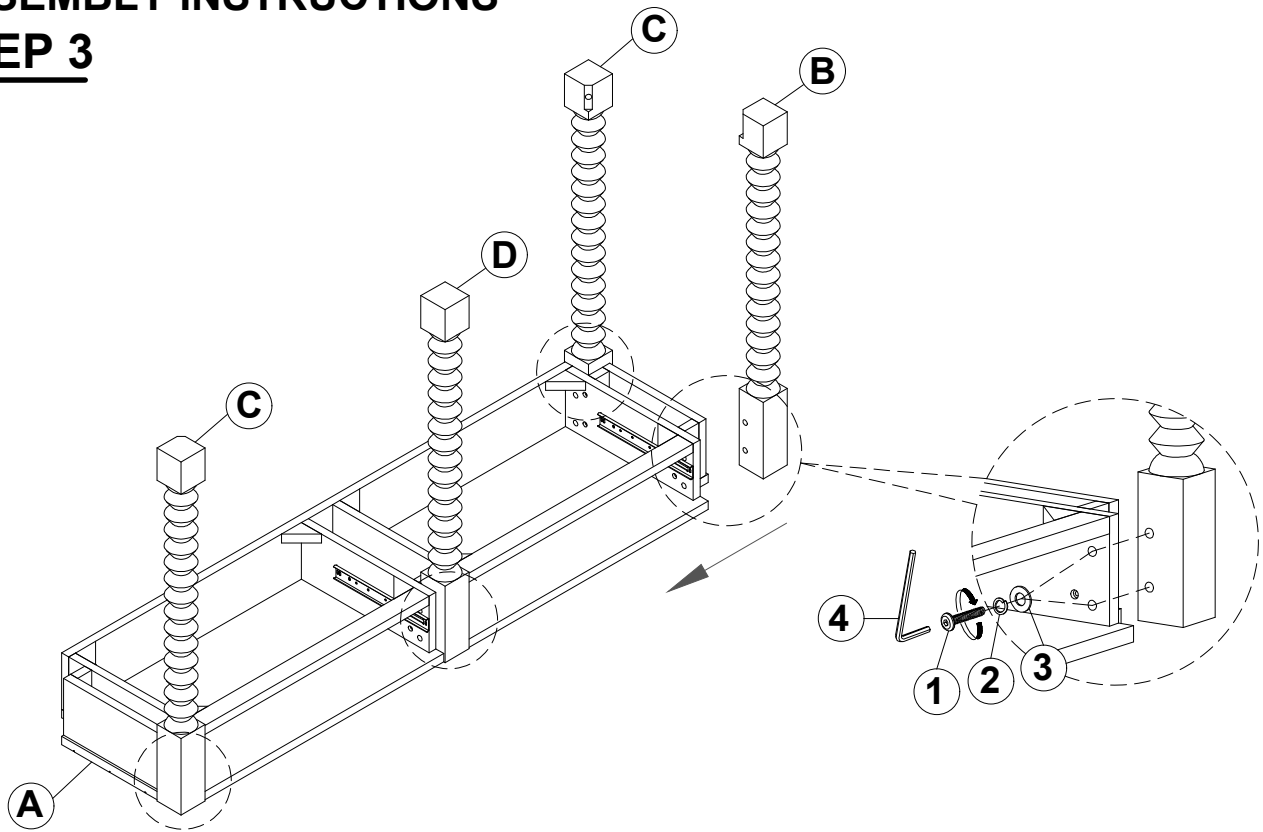

ASSEMBLY TIME

15 MINUTES

PARTS IDENTIFICATION

A	TOP		1PC
B	LEG (WITH "A" LABEL)		2PCS
C	LEG (WITH "B" LABEL)		2PCS
D	LEG (WITH "C" LABEL)		1PC
E	BASE		1PC

HARDWARE IDENTIFICATION

1	BOLT (Ø5/16" x 1-3/4" - RBW)		17PCS
2	LOCK WASHER (Ø5/16" - RBW)		17PCS
3	FLAT WASHER (Ø5/16" - RBW)		17PCS
4	ALLEN WRENCH (4MM - RBW)		1PC

ITEM: **722579**

ASSEMBLY INSTRUCTIONS
STEP 1

STEP 2

ITEM: **722579**

ASSEMBLY INSTRUCTIONS
STEP 3

STEP 4

ITEM: **722579**

ASSEMBLY INSTRUCTIONS

STEP 5

STEP 6
COMPLETE

ITEM: **722579**

Note: Dimension tolerance $\pm 5\%$