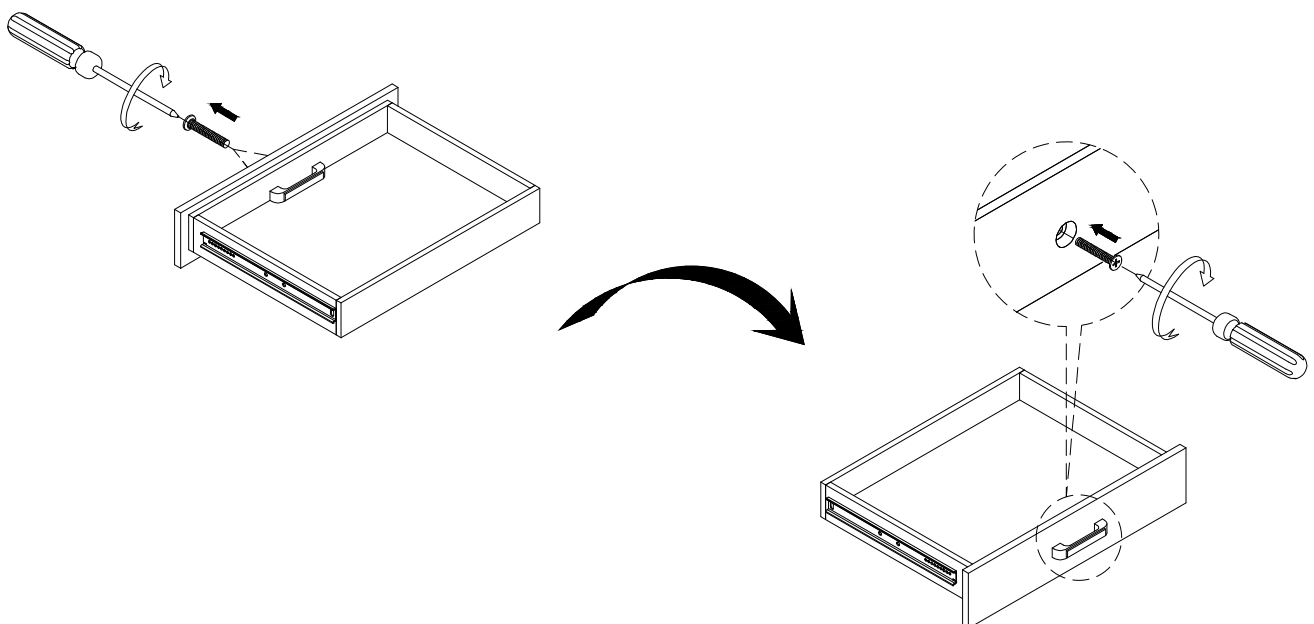

ITEM: **722579**

ASSEMBLY INSTRUCTIONS
STEP 1

STEP 2