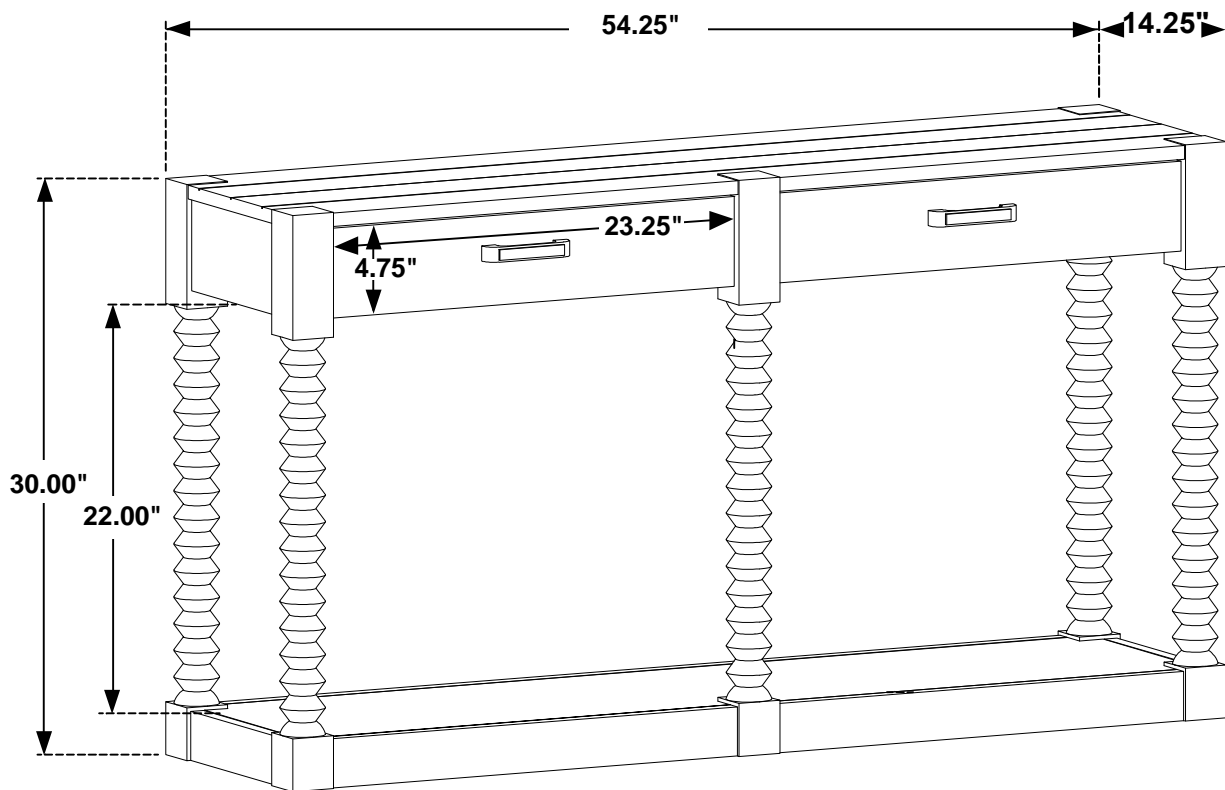

ASSEMBLY TIME

15 MINUTES

PARTS IDENTIFICATION

A	TOP		1PC
B	LEG (WITH "A" LABEL)		2PCS
C	LEG (WITH "B" LABEL)		2PCS
D	LEG (WITH "C" LABEL)		1PC
E	BASE		1PC

HARDWARE IDENTIFICATION

1	BOLT (Ø5/16" x 1-3/4" - RBW)		17PCS
2	LOCK WASHER (Ø5/16" - RBW)		17PCS
3	FLAT WASHER (Ø5/16" - RBW)		17PCS
4	ALLEN WRENCH (4MM - RBW)		1PC

ITEM: **722579**

ASSEMBLY INSTRUCTIONS
STEP 1

STEP 2

ITEM: **722579**

ASSEMBLY INSTRUCTIONS
STEP 3

STEP 4

ITEM: **722579**

ASSEMBLY INSTRUCTIONS

STEP 5

STEP 6
COMPLETE

ITEM: **722579**

Note: Dimension tolerance $\pm 5\%$