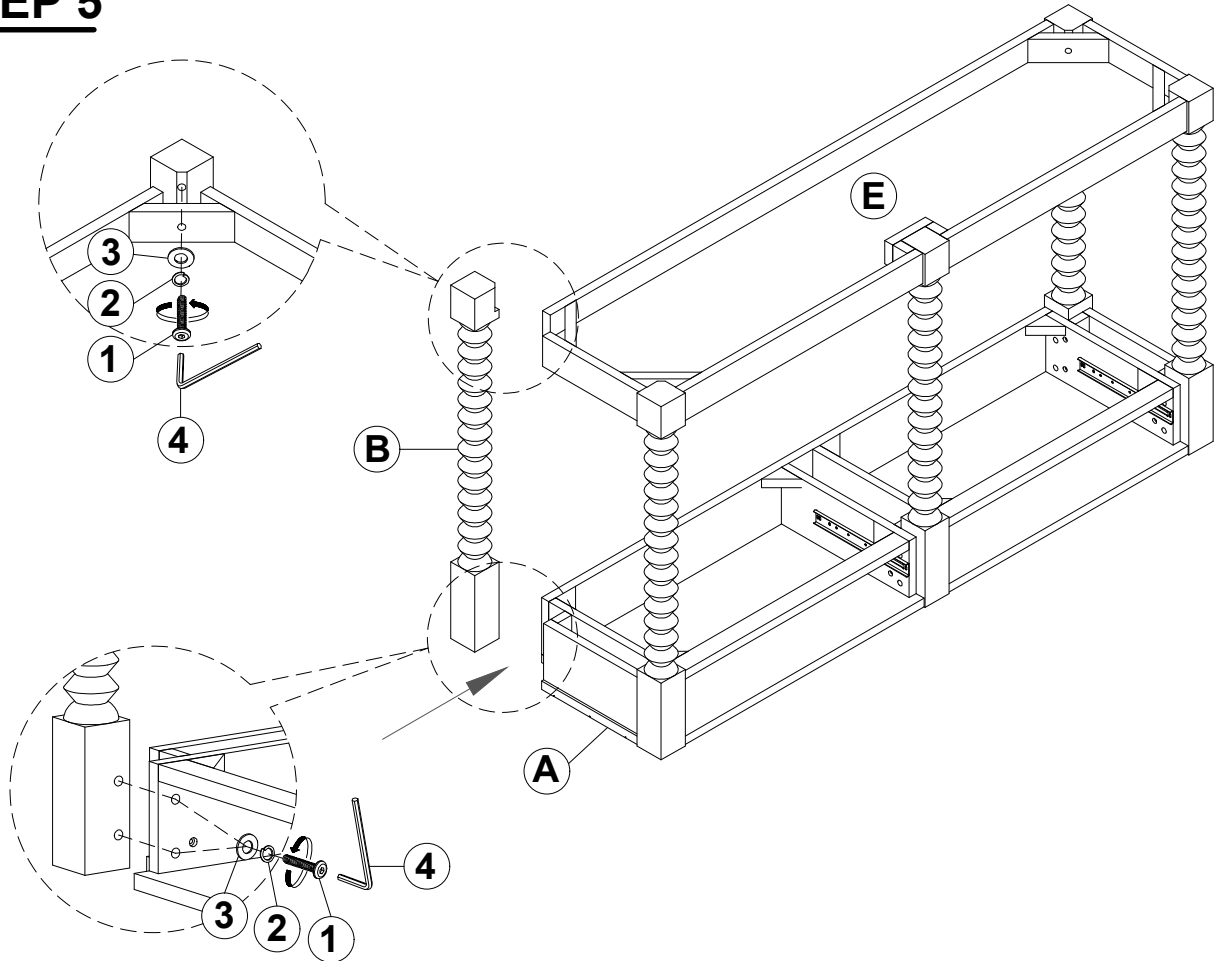

ASSEMBLY TIME

15 MINUTES

PARTS IDENTIFICATION

A	TOP		1PC
B	LEG (WITH "A" LABEL)		2PCS
C	LEG (WITH "B" LABEL)		2PCS
D	LEG (WITH "C" LABEL)		1PC
E	BASE		1PC

HARDWARE IDENTIFICATION

1	BOLT (Ø5/16" x 1-3/4" - RBW)		17PCS
2	LOCK WASHER (Ø5/16" - RBW)		17PCS
3	FLAT WASHER (Ø5/16" - RBW)		17PCS
4	ALLEN WRENCH (4MM - RBW)		1PC

ITEM: **722579**

ASSEMBLY INSTRUCTIONS
STEP 1

STEP 2

ITEM: **722579**

ASSEMBLY INSTRUCTIONS
STEP 3

STEP 4

ITEM: **722579**

ASSEMBLY INSTRUCTIONS

STEP 5

STEP 6
COMPLETE

ITEM: **722579**

Note: Dimension tolerance $\pm 5\%$