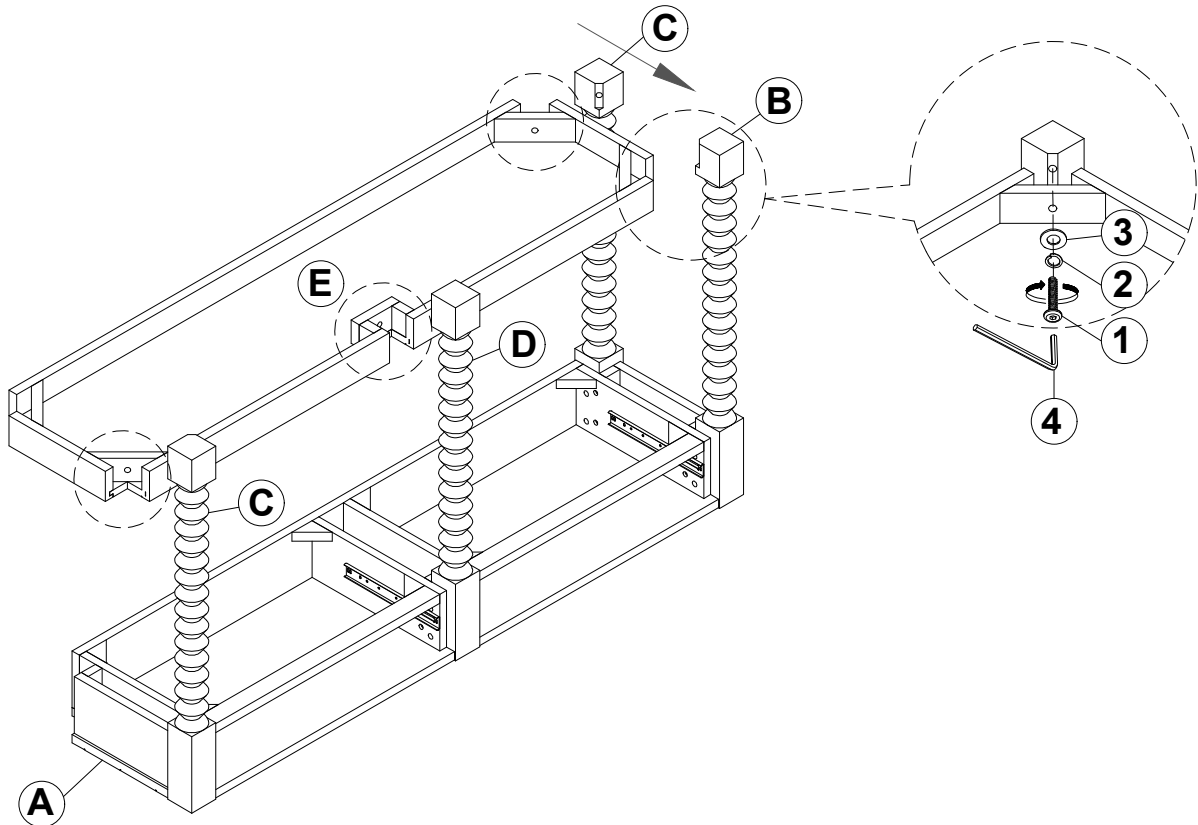

ASSEMBLY TIME

15 MINUTES

PARTS IDENTIFICATION

A	TOP		1PC
B	LEG (WITH "A" LABEL)		2PCS
C	LEG (WITH "B" LABEL)		2PCS
D	LEG (WITH "C" LABEL)		1PC
E	BASE		1PC

HARDWARE IDENTIFICATION

1	BOLT (Ø5/16" x 1-3/4" - RBW)		17PCS
2	LOCK WASHER (Ø5/16" - RBW)		17PCS
3	FLAT WASHER (Ø5/16" - RBW)		17PCS
4	ALLEN WRENCH (4MM - RBW)		1PC

ITEM: **722579**

ASSEMBLY INSTRUCTIONS
STEP 1

STEP 2

ITEM: **722579**

ASSEMBLY INSTRUCTIONS
STEP 3

STEP 4

ITEM: **722579**

ASSEMBLY INSTRUCTIONS

STEP 5

STEP 6
COMPLETE

ITEM: **722579**

Note: Dimension tolerance $\pm 5\%$