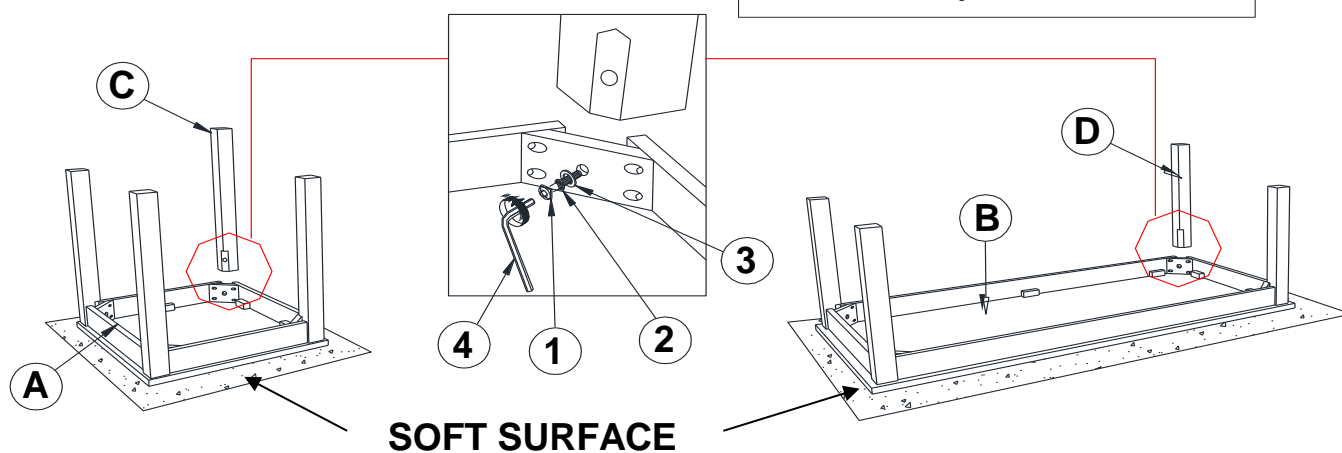

ITEM: **723605**

ASSEMBLY INSTRUCTIONS

STEP 1