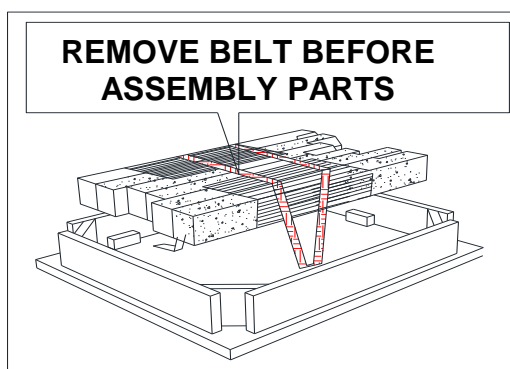

ITEM: **723605**

ASSEMBLY INSTRUCTIONS

STEP 1