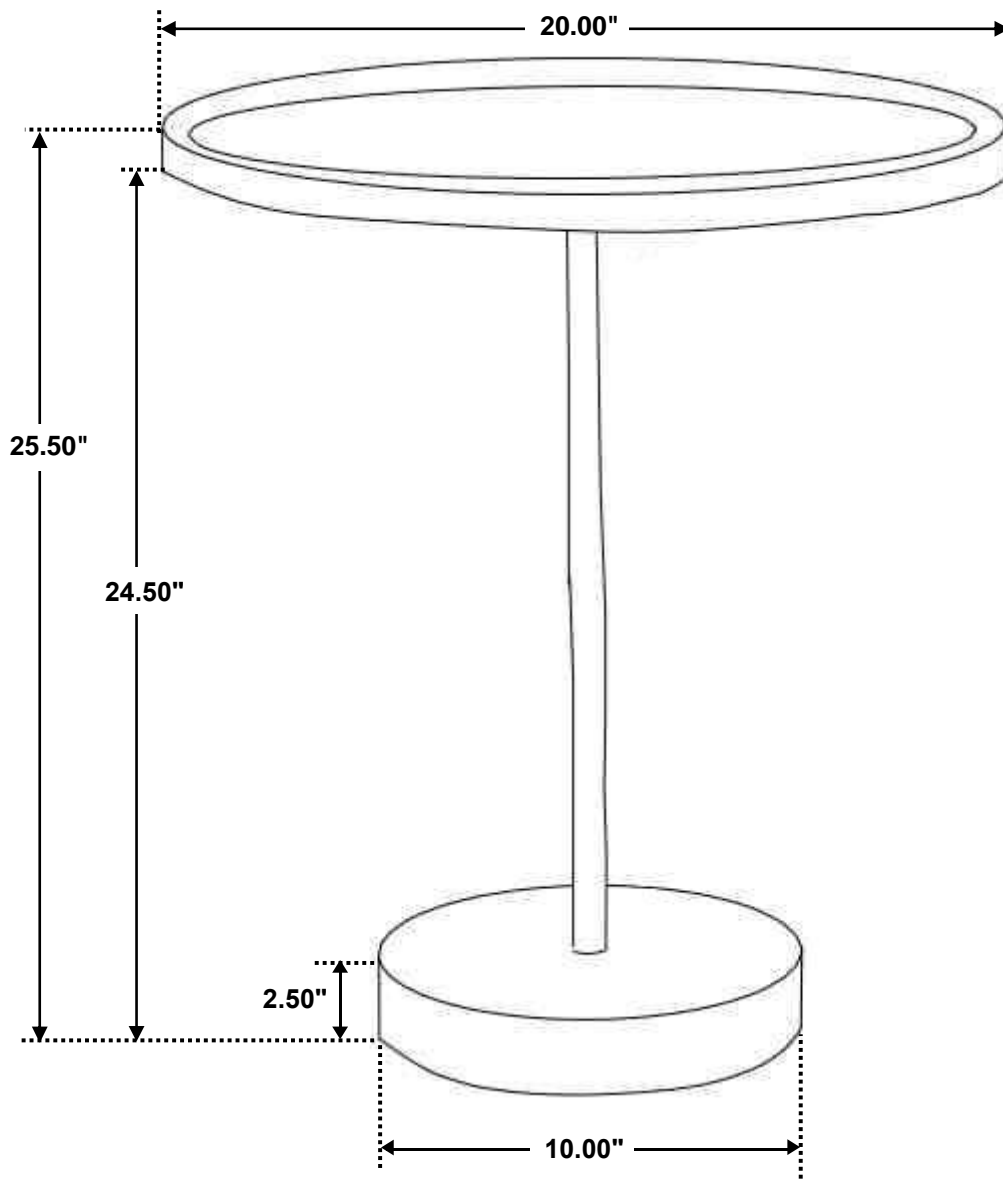

ASSEMBLY INSTRUCTIONS
COASTER FINE FURNITURE

Fine Furniture for every stage of life

935882
Accent Table

ITEM: **935882**

ASSEMBLY INSTRUCTIONS

ASSEMBLY TIPS:

1. Remove hardware from box and sort by size.
2. Please check to see that all hardware and parts are present prior to start of assembly.
3. Please follow attached instruction in the same sequence as numbered to assure fast & easy assembly.

ASSEMBLY TIME

5 MINUTES

PARTS IDENTIFICATION

A BASE COVER

1PC

B BASE

1PC

C TOP

1PC

D POST

1PC

ITEM: **935882**
ASSEMBLY INSTRUCTIONS

STEP 1

STEP 2

STEP 3

STEP 4
COMPLETE

ITEM:935882

COASTER
FINE FURNITURE

Note : Dimension tolerance $\pm 5\%$