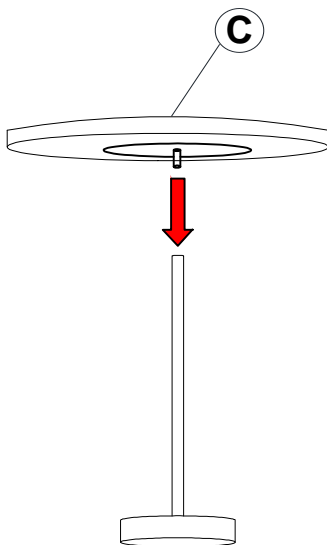

ASSEMBLY INSTRUCTIONS
COASTER FINE FURNITURE

Fine Furniture for every stage of life

935882
Accent Table

ITEM: **935882**

ASSEMBLY INSTRUCTIONS

ASSEMBLY TIPS:

1. Remove hardware from box and sort by size.
2. Please check to see that all hardware and parts are present prior to start of assembly.
3. Please follow attached instruction in the same sequence as numbered to assure fast & easy assembly.

ASSEMBLY TIME

5 MINUTES

PARTS IDENTIFICATION

A BASE COVER

1PC

B BASE

1PC

C TOP

1PC

D POST

1PC

ITEM: **935882**
ASSEMBLY INSTRUCTIONS

STEP 1

STEP 2

STEP 3

STEP 4
COMPLETE

ITEM:935882

COASTER
FINE FURNITURE

Note : Dimension tolerance $\pm 5\%$