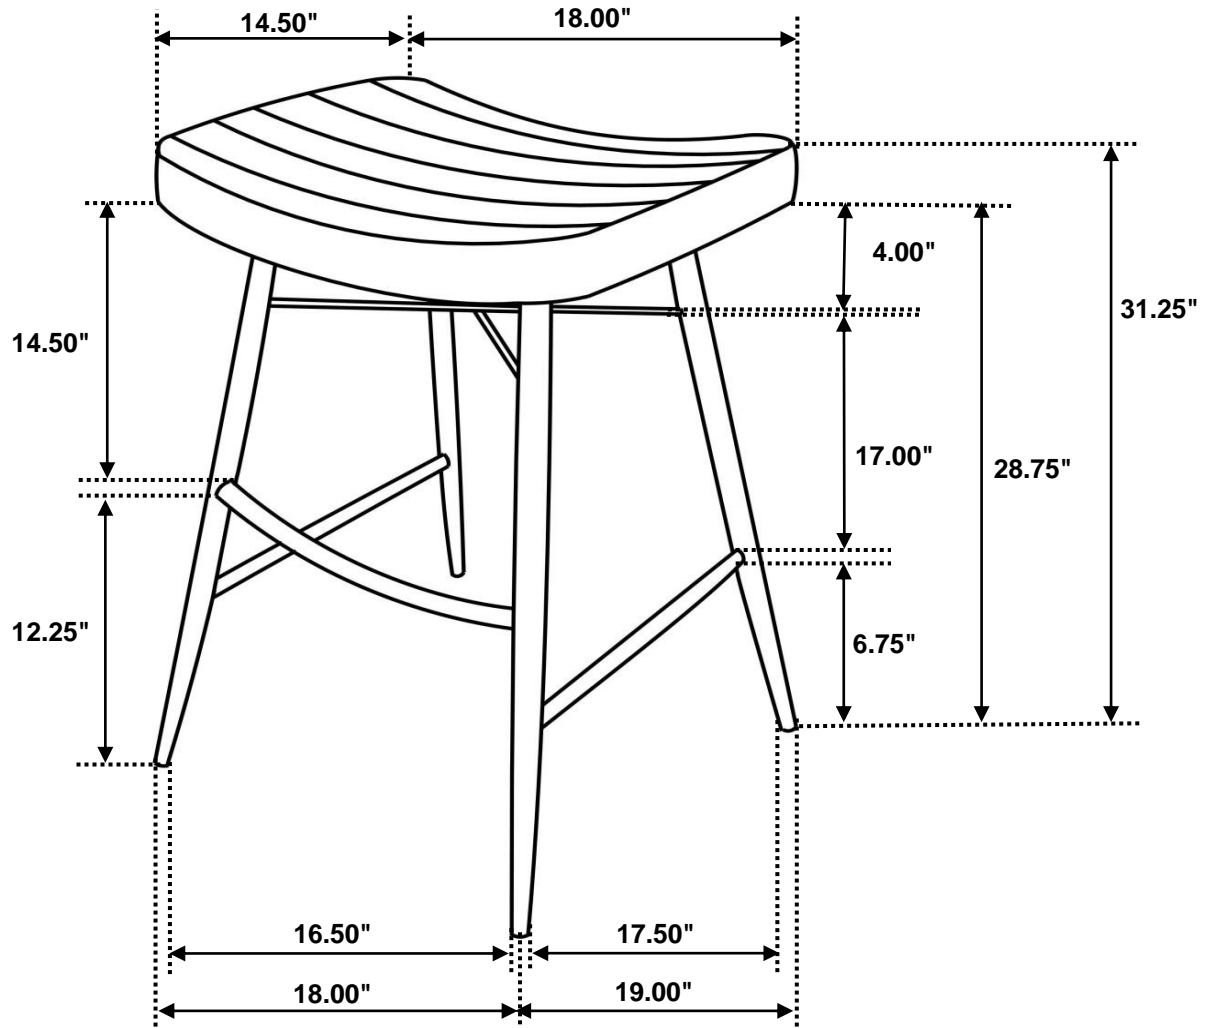

ITEM:109259

COASTER
FINE FURNITURE

Note : Dimension tolerance $\pm 5\%$

COASTERFURNITURE.COM