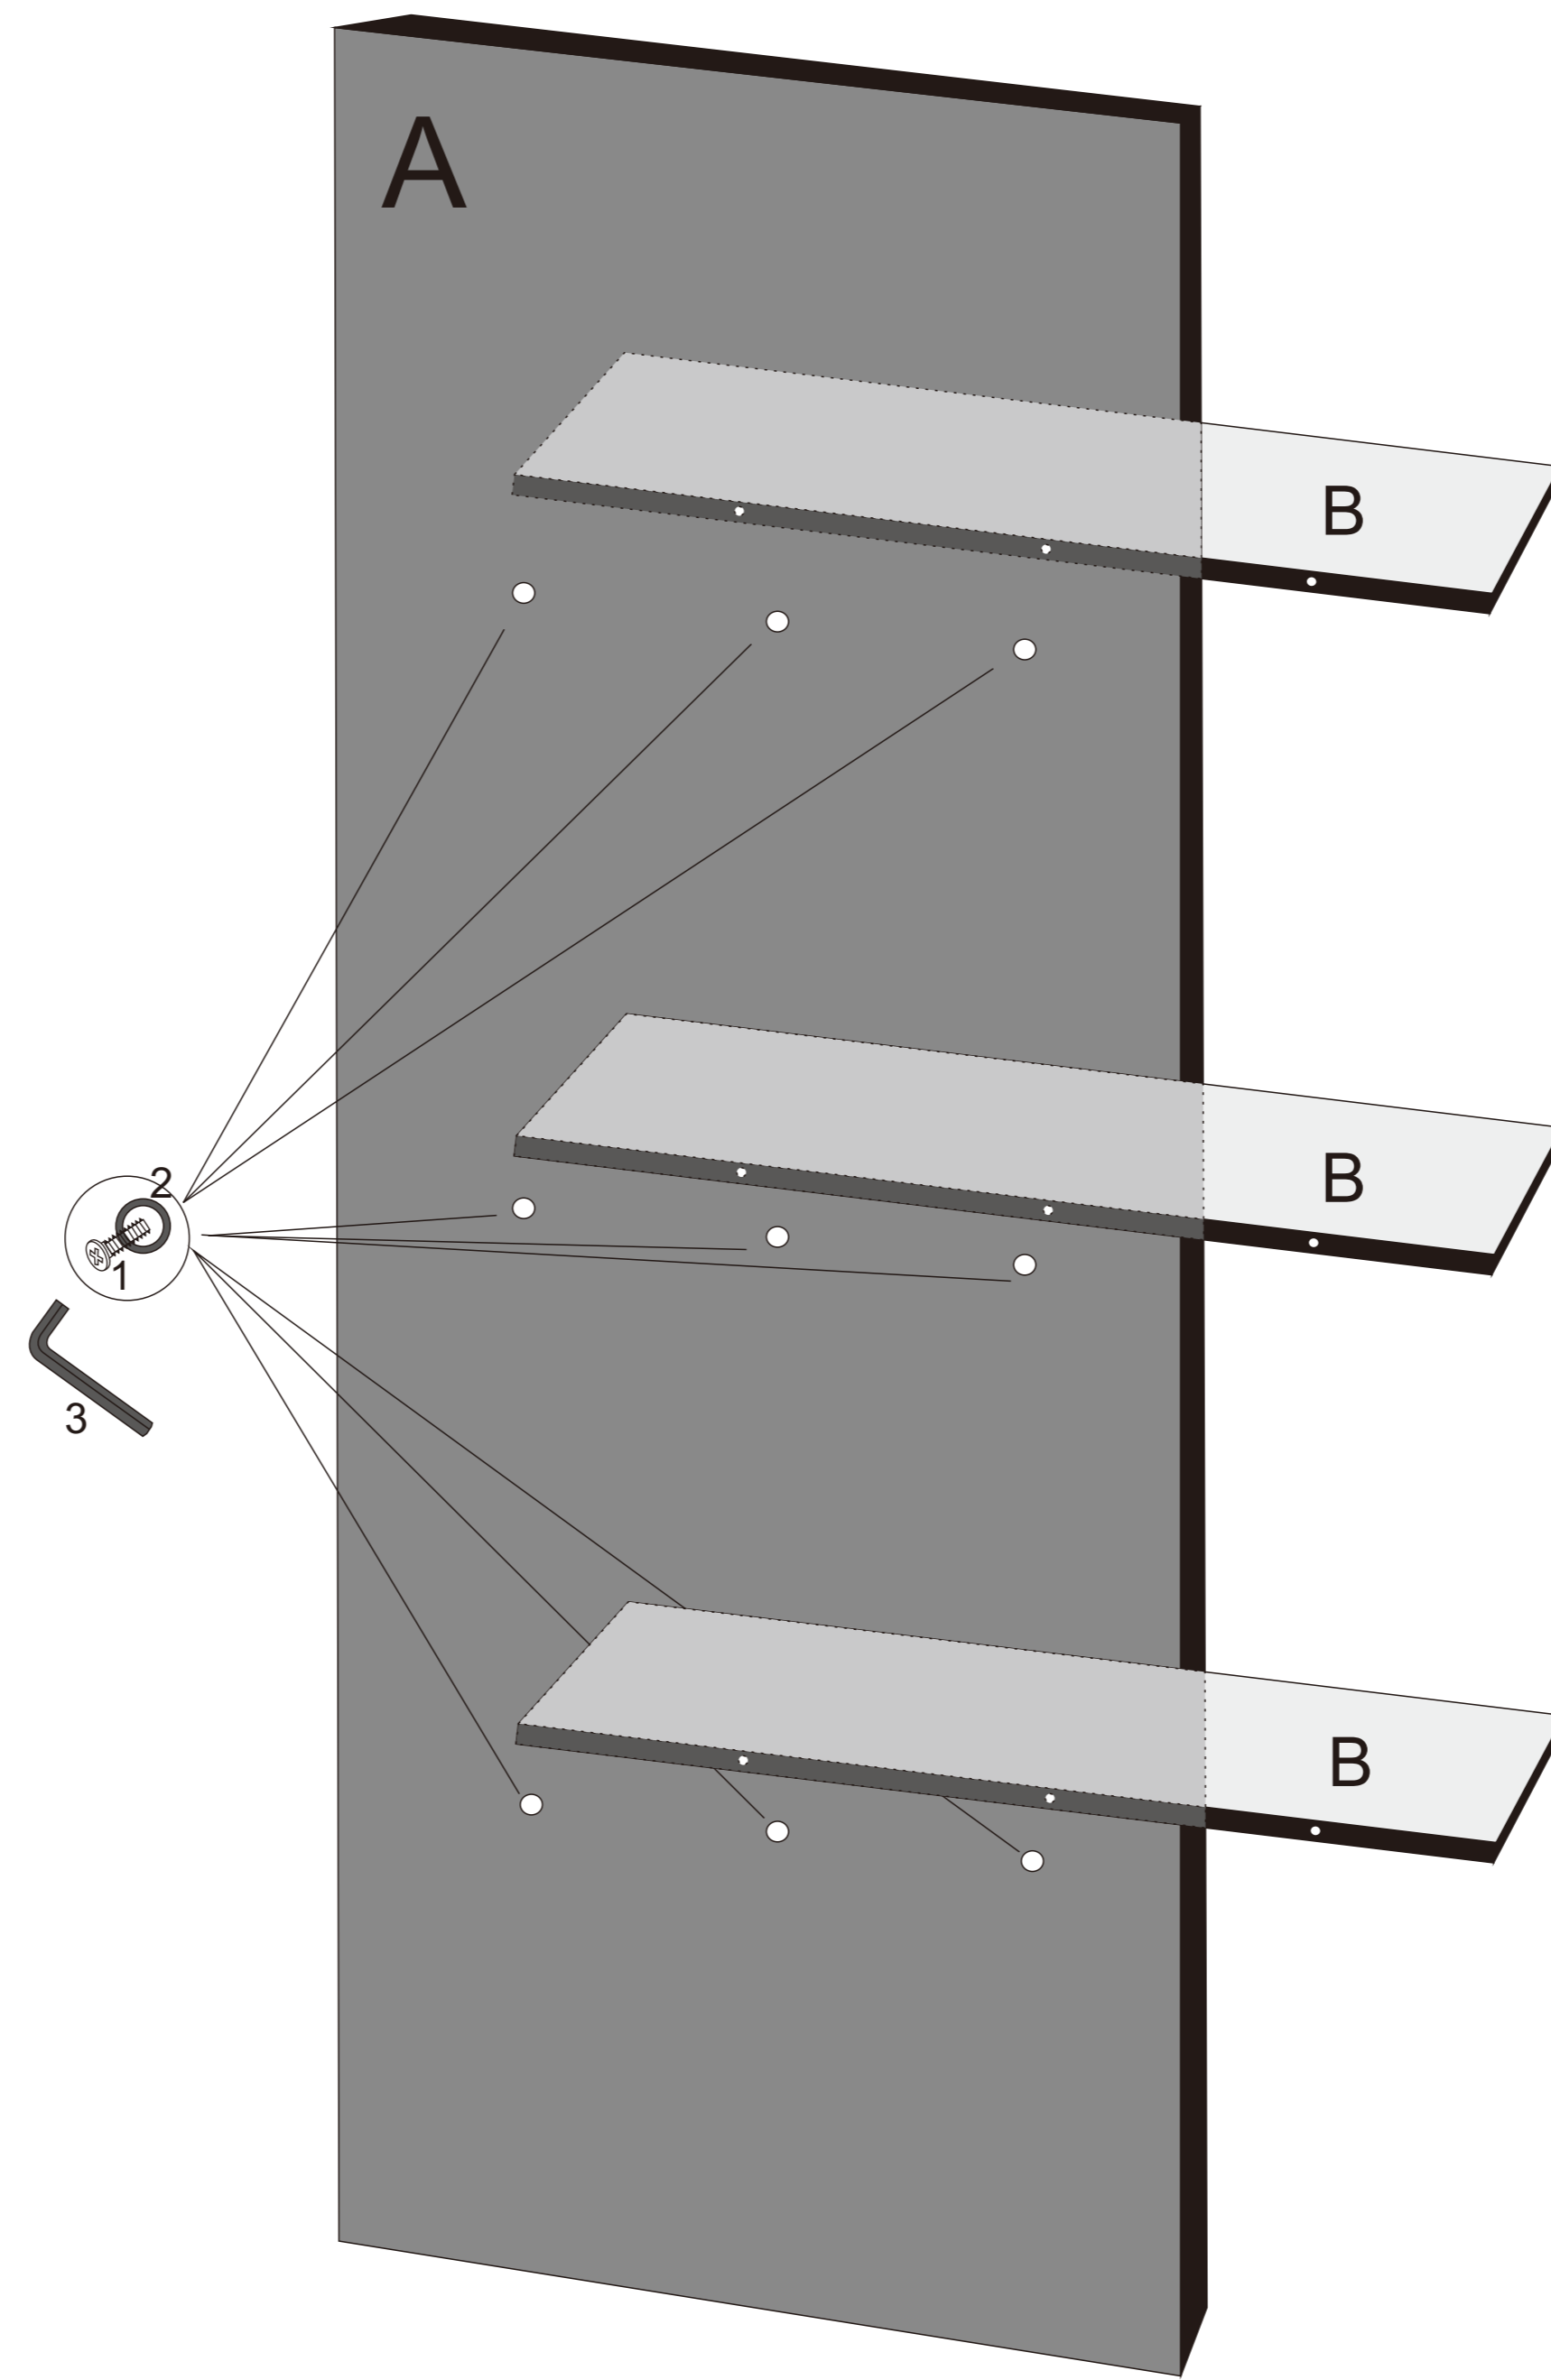

ASSEMBLY INSTRUCTIONS
COASTER FINE FURNITURE

Fine Furniture for every stage of life

961631

MIRROR WITH SHELF

ITEM : 961631

ASSEMBLY INSTRUCTIONS

ASSEMBLY TIPS:

- 1.Remove hardware from box and sort by size.
- 2.Please check to see that all hardware and parts are present prior to start of assembly.
- 3.Please follow attached instruction in the same sequence as numbered to assure fast & easy assembly.

15 MINUTES

PARTS IDENTIFICATION:

Z HARDWARE IDENTIFICATION

1		BOLT 12X275MM	9PCS
2		WASHER φ 180MM	9PCS
3		ALLEN KEY 20X60MM	1PC

ITEM : 961631
ASSEMBLY INSTRUCTIONS
STEP 1

STEP 2

Note: Dimension tolerance $\pm 5\%$