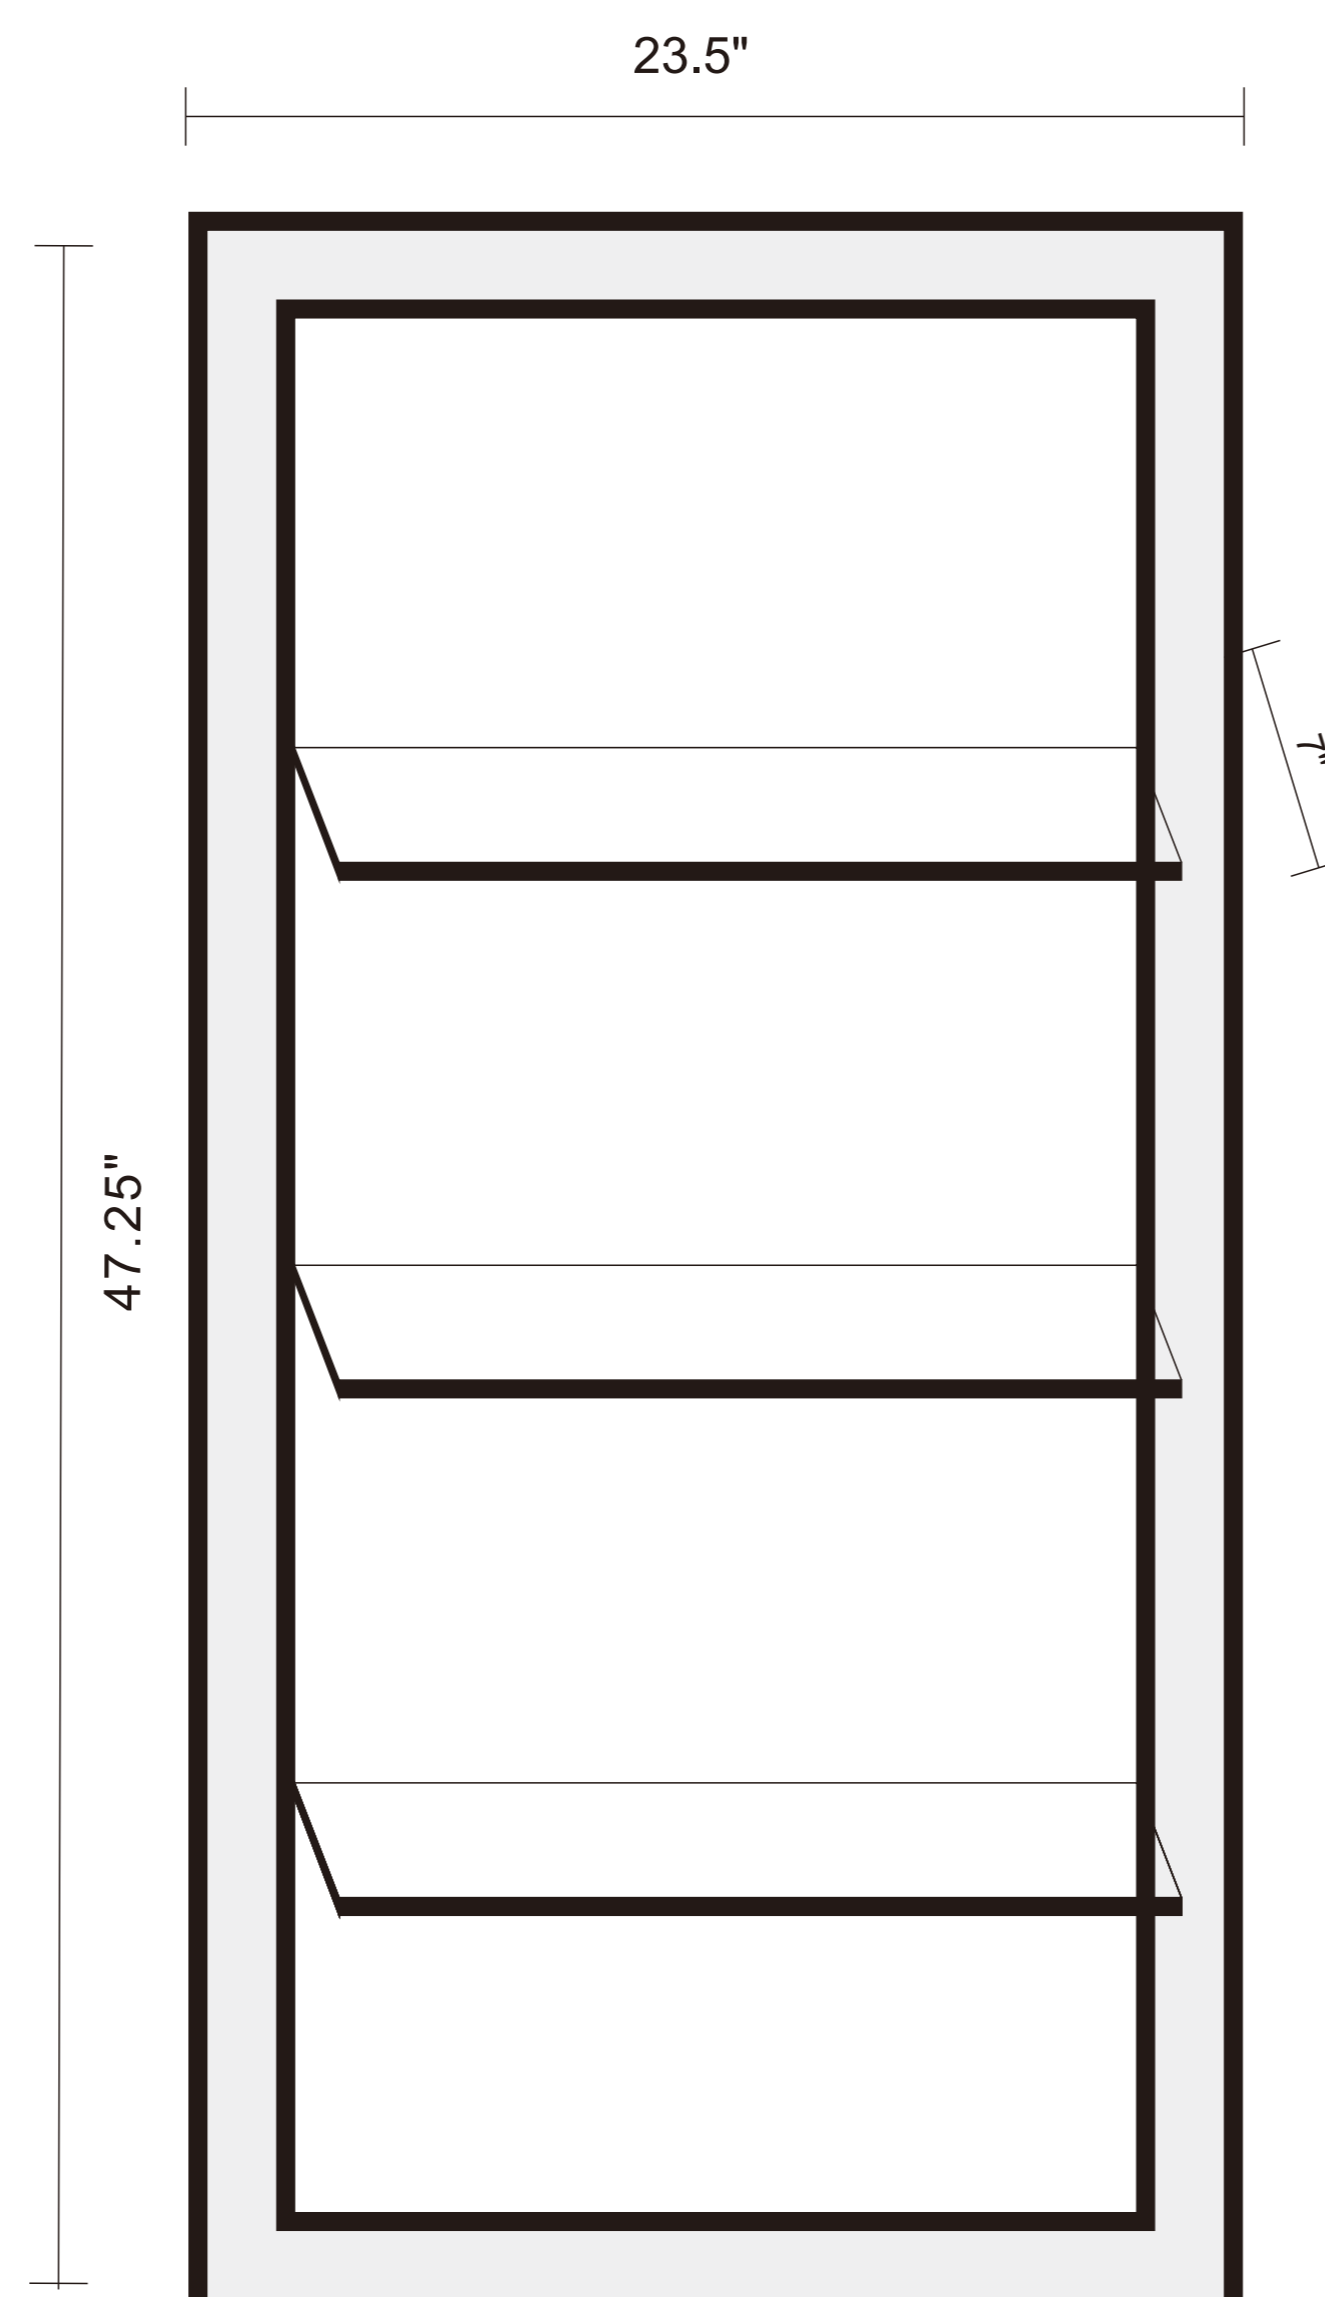

ASSEMBLY INSTRUCTIONS
COASTER FINE FURNITURE

Fine Furniture for every stage of life

961631

MIRROR WITH SHELF

ITEM : 961631

ASSEMBLY INSTRUCTIONS

ASSEMBLY TIPS:

- 1.Remove hardware from box and sort by size.
- 2.Please check to see that all hardware and parts are present prior to start of assembly.
- 3.Please follow attached instruction in the same sequence as numbered to assure fast & easy assembly.

15 MINUTES

PARTS IDENTIFICATION:

Z HARDWARE IDENTIFICATION

1		BOLT 12X275MM	9PCS
2		WASHER φ 180MM	9PCS
3		ALLEN KEY 20X60MM	1PC

ITEM : 961631
ASSEMBLY INSTRUCTIONS
STEP 1

STEP 2

Note: Dimension tolerance $\pm 5\%$