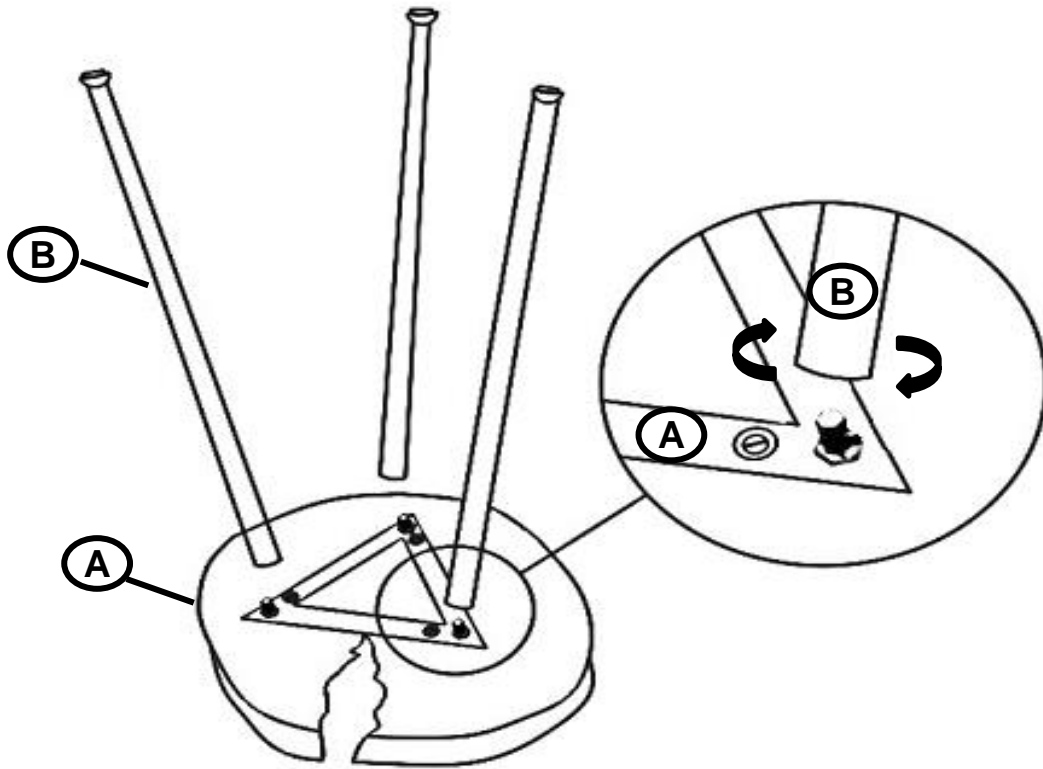

ASSEMBLY TIME

15 MINUTES

PARTS IDENTIFICATION

A TOP

1PC

B LEG

3PCS

ITEM: **936181**

ASSEMBLY INSTRUCTIONS

STEP 1

STEP 2
COMPLETE

ITEM: **936181**

Note : Dimension tolerance $\pm 5\%$