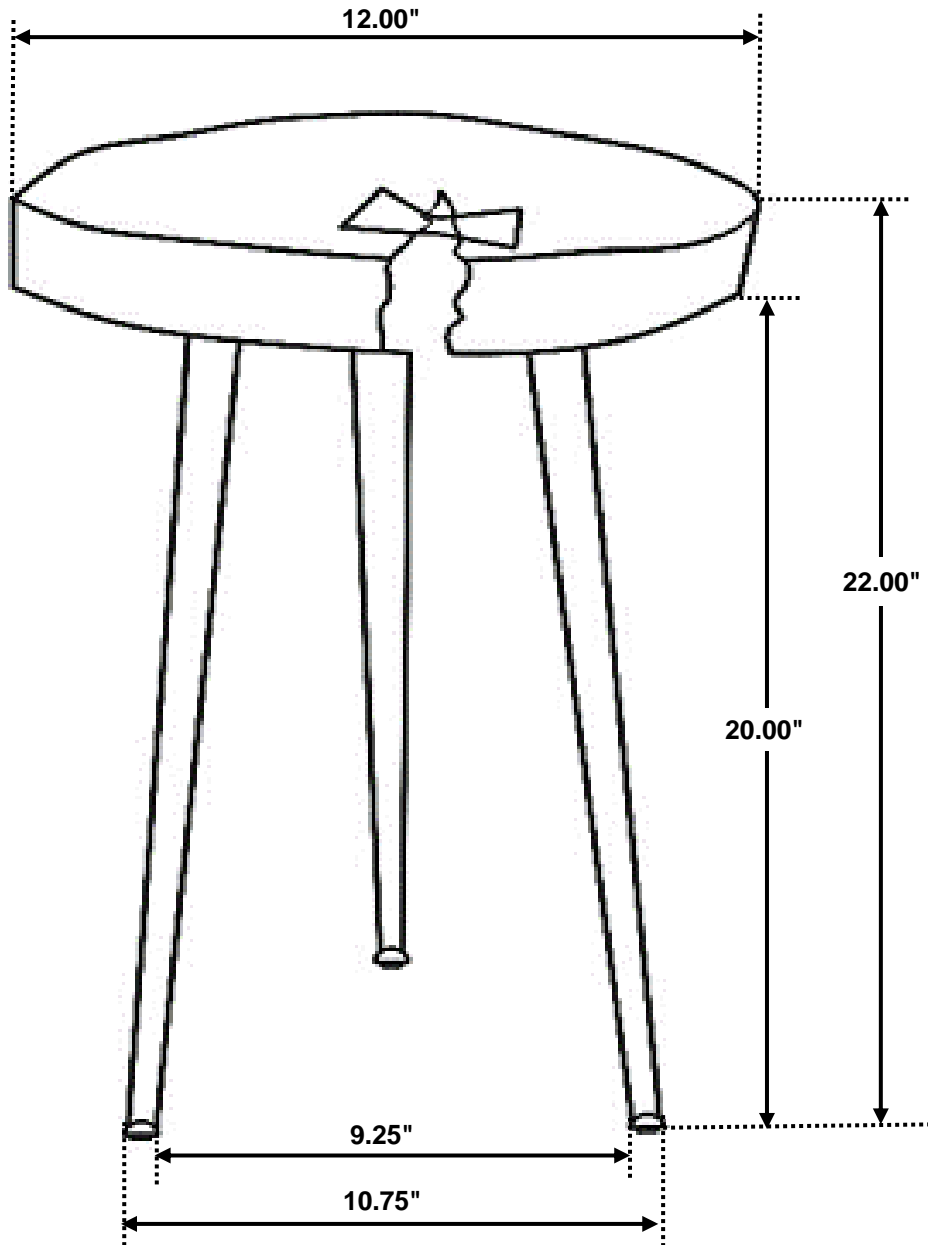

ASSEMBLY INSTRUCTIONS
COASTER FINE FURNITURE

Fine Furniture for every stage of life

936181
Accent Table

ITEM: **936181**

ASSEMBLY INSTRUCTIONS

ASSEMBLY TIPS:

1. Remove hardware from box and sort by size.
2. Please check to see that all hardware and parts are present prior to start of assembly.
3. Please follow attached instructions in the same sequence as numbered to assure fast & easy assembly.

ASSEMBLY TIME

15 MINUTES

PARTS IDENTIFICATION

A TOP

1PC

B LEG

3PCS

ITEM: **936181**

ASSEMBLY INSTRUCTIONS

STEP 1

STEP 2
COMPLETE

ITEM: **936181**

Note : Dimension tolerance $\pm 5\%$