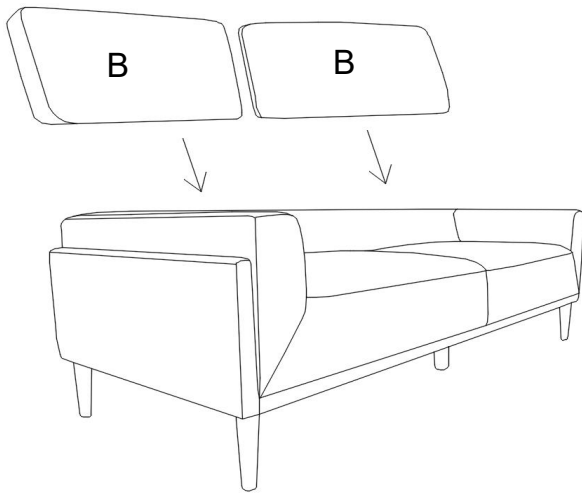

*ASSEMBLY INSTRUCTIONS
COASTER FINE FURNITURE*

Fine Furniture for every stage of life

**509521
SOFA**

ITEM: 509521

ASSEMBLY INSTRUCTIONS

ASSEMBLY TIPS:

1. Remove hardware from box and sort by size.
2. Please check to see that all hardware and parts are present prior to start of assembly.
3. Please follow attached instructions in the same sequence as numbered to assure fast & easy assembly.

ASSEMBLY TIME 15 MINUTES

PARTS IDENTIFICATION

A		BASE	1PC
B		BACK CUSHION	2PCS
C		LEG	4PCS
D		MIDDLE LEG	1PC

ITEM: 509521

ASSEMBLY INSTRUCTIONS

STEP 1

STEP 2

STEP 3

ITEM: 509521

Note : Dimension tolerance $\pm 5\%$

COASTERFURNITURE.COM