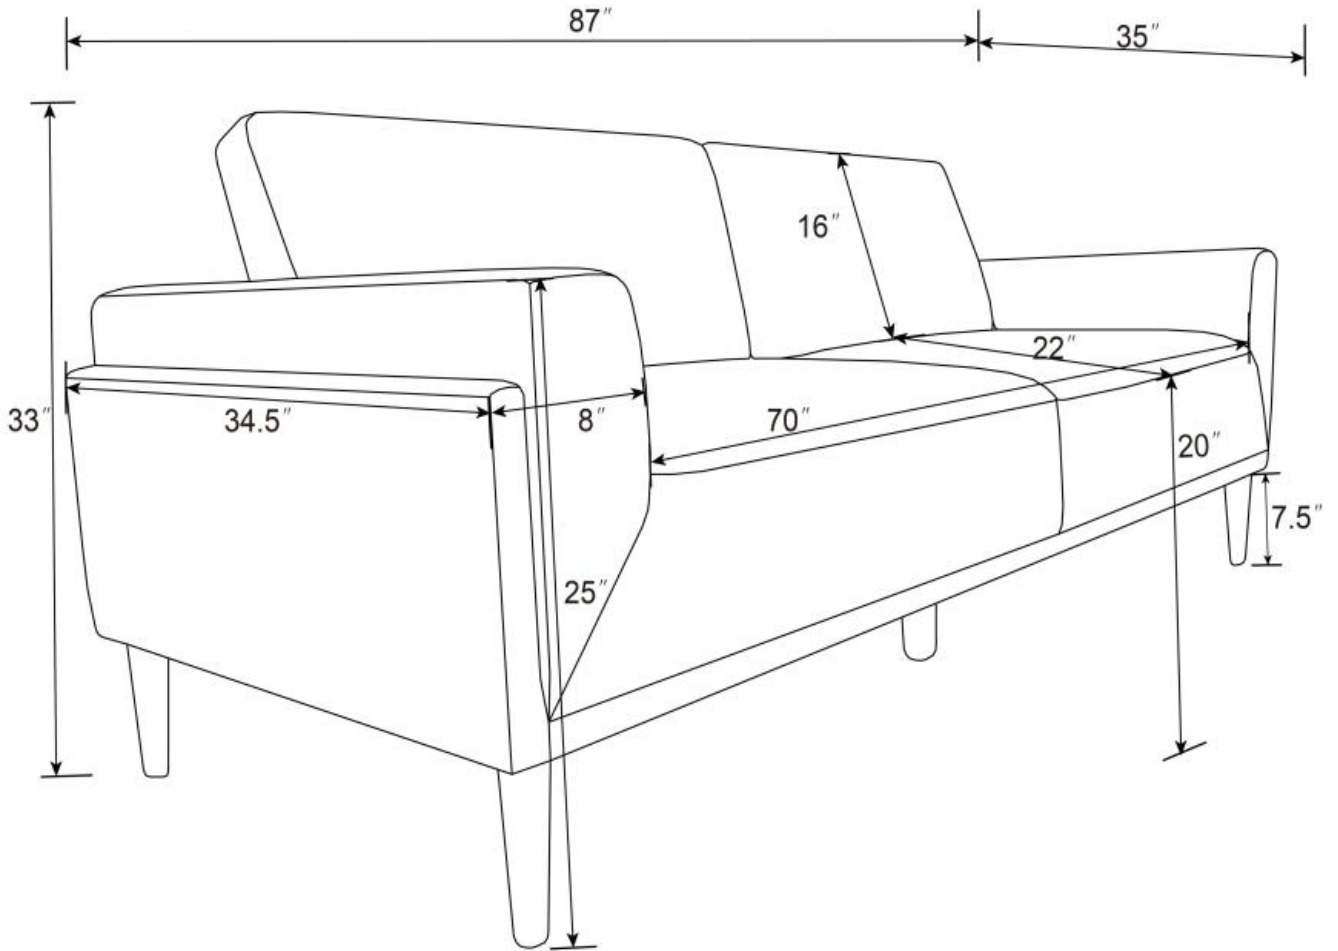

ASSEMBLY TIME 15 MINUTES

PARTS IDENTIFICATION

A		BASE	1PC
B		BACK CUSHION	2PCS
C		LEG	4PCS
D		MIDDLE LEG	1PC

ITEM: 509521

ASSEMBLY INSTRUCTIONS

STEP 1

STEP 2

STEP 3

ITEM: 509521

Note : Dimension tolerance $\pm 5\%$

COASTERFURNITURE.COM