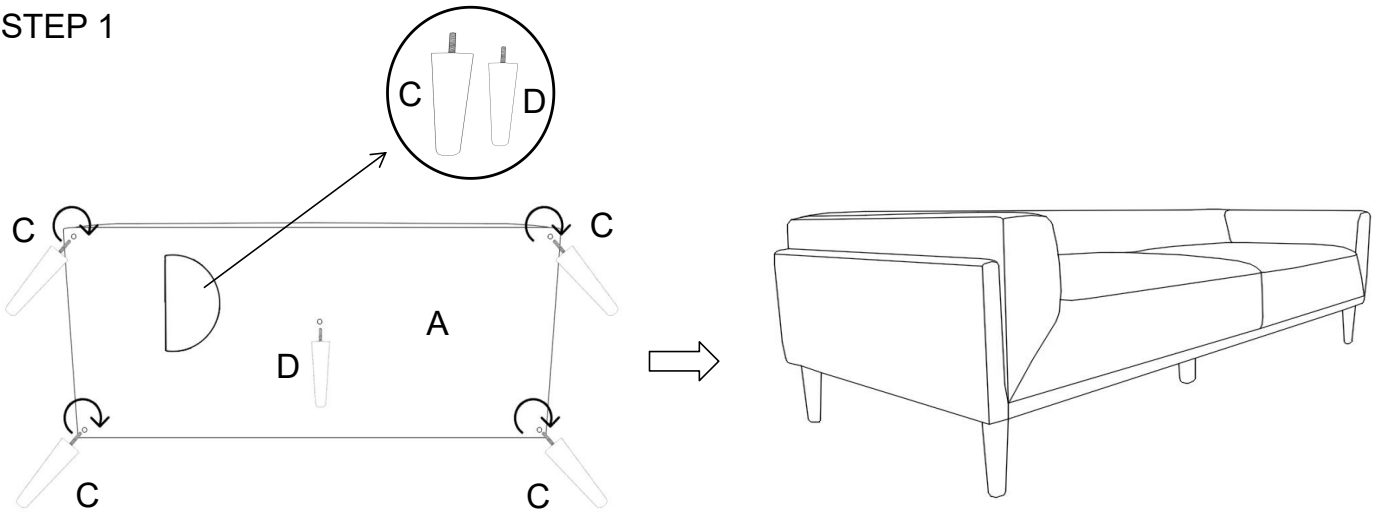

ASSEMBLY TIME 15 MINUTES

PARTS IDENTIFICATION

A		BASE	1PC
B		BACK CUSHION	2PCS
C		LEG	4PCS
D		MIDDLE LEG	1PC

ITEM: 509521

ASSEMBLY INSTRUCTIONS

STEP 1

STEP 2

STEP 3

ITEM: 509521

Note : Dimension tolerance $\pm 5\%$

COASTERFURNITURE.COM