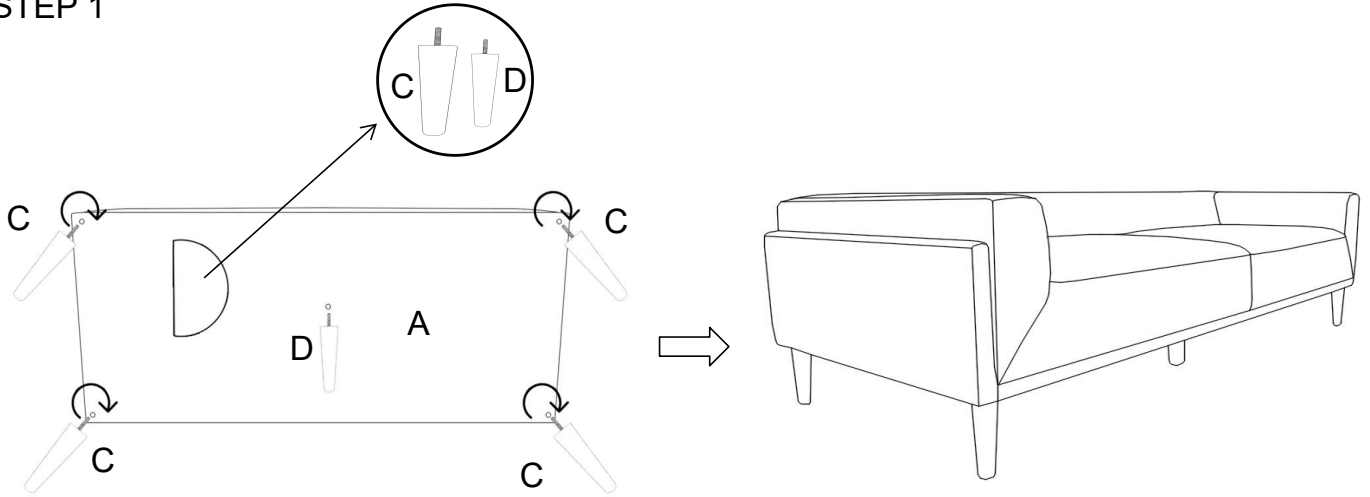

ASSEMBLY TIME 15 MINUTES

PARTS IDENTIFICATION

A		BASE	1PC
B		BACK CUSHION	2PCS
C		LEG	4PCS
D		MIDDLE LEG	1PC

ITEM: 509524

ASSEMBLY INSTRUCTIONS

STEP 1

STEP 2

STEP 3

ITEM: 509524

Note : Dimension tolerance $\pm 5\%$

COASTERFURNITURE.COM