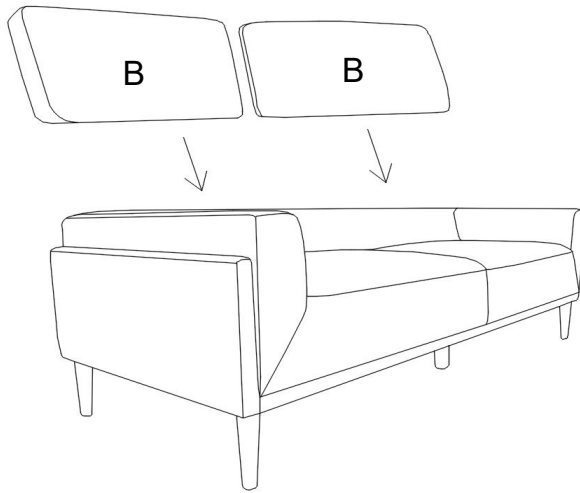

ASSEMBLY TIME 15 MINUTES

PARTS IDENTIFICATION

A		BASE	1PC
B		BACK CUSHION	2PCS
C		LEG	4PCS
D		MIDDLE LEG	1PC

ITEM: 509524

ASSEMBLY INSTRUCTIONS

STEP 1

STEP 2

STEP 3

ITEM: 509524

Note : Dimension tolerance $\pm 5\%$

COASTERFURNITURE.COM