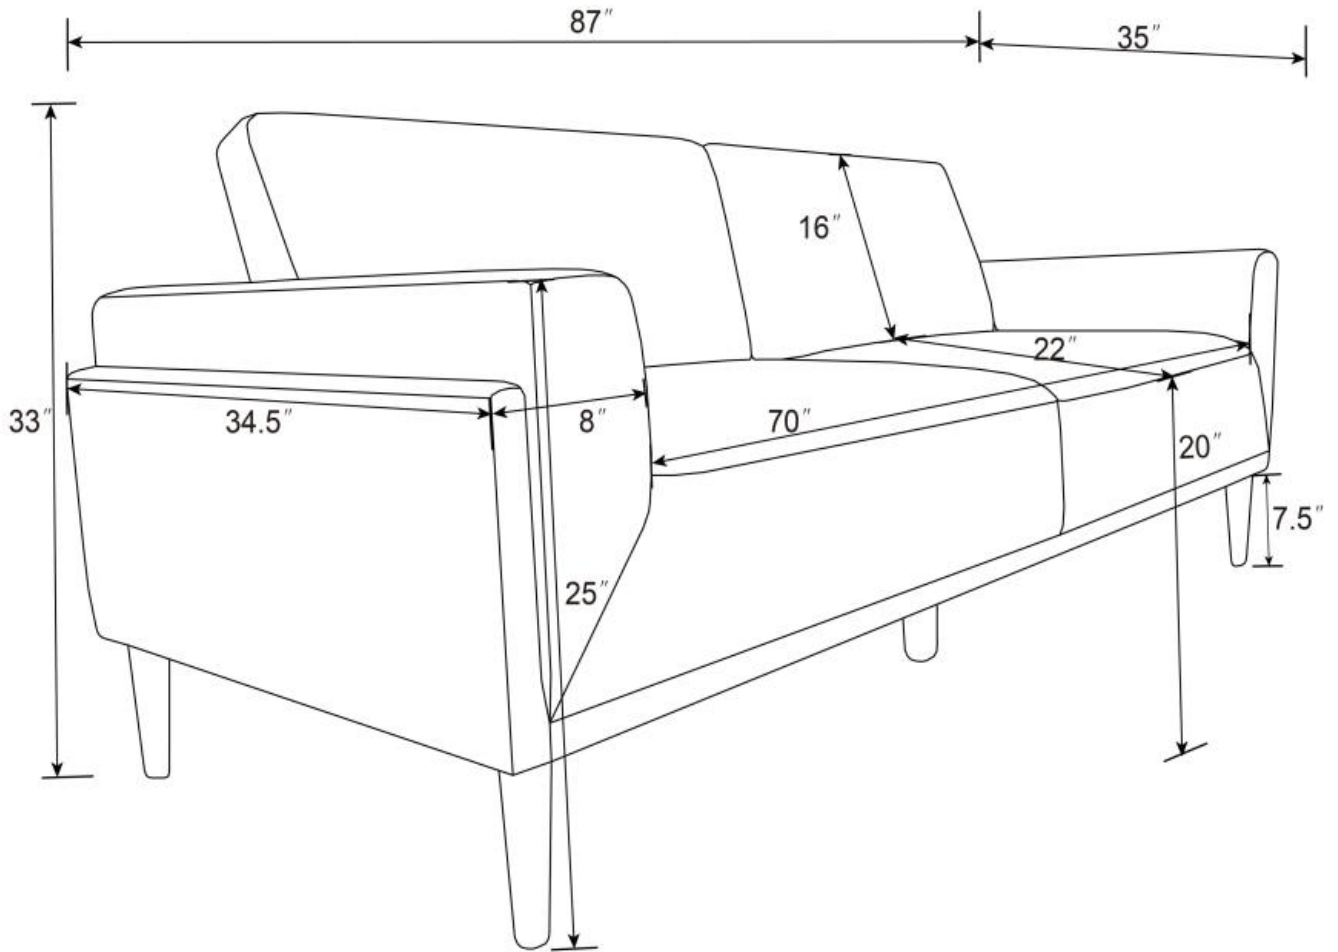

ASSEMBLY TIME 15 MINUTES

PARTS IDENTIFICATION

A		BASE	1PC
B		BACK CUSHION	2PCS
C		LEG	4PCS
D		MIDDLE LEG	1PC

ITEM: 509524

ASSEMBLY INSTRUCTIONS

STEP 1

STEP 2

STEP 3

ITEM: 509524

Note : Dimension tolerance $\pm 5\%$

COASTERFURNITURE.COM