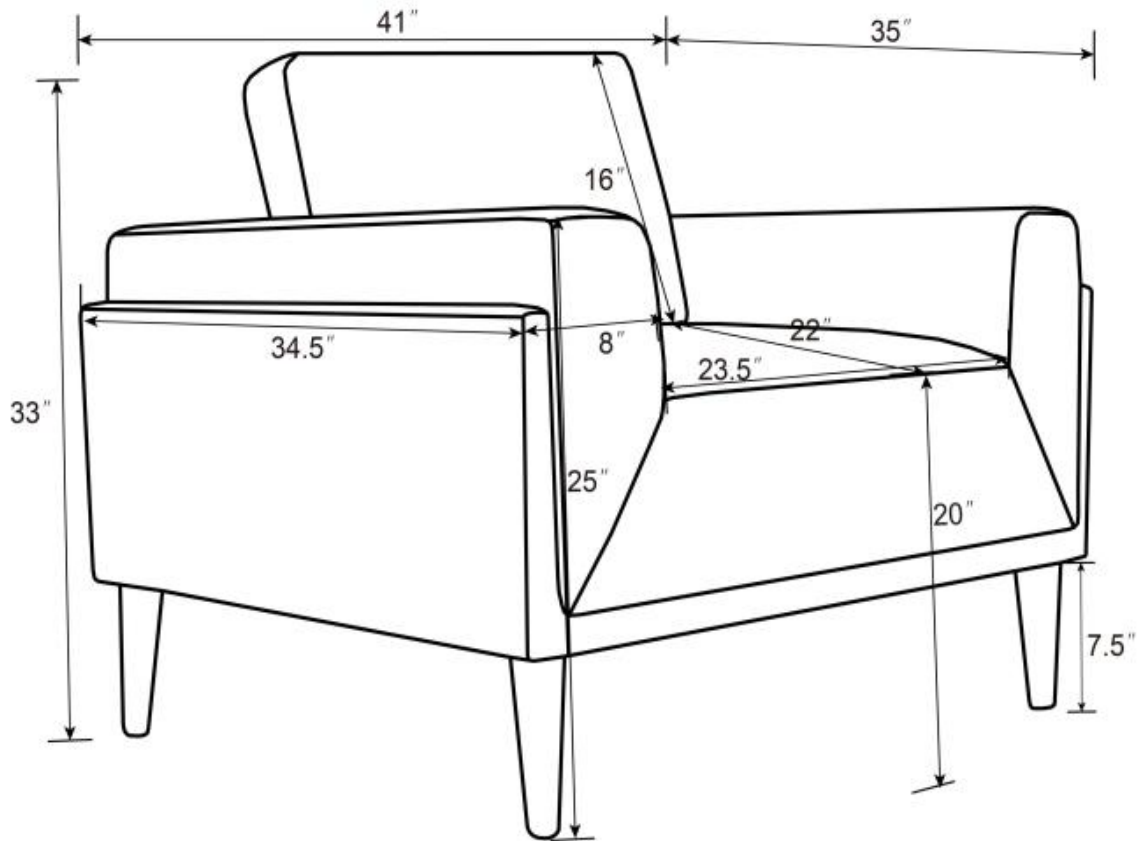

C

LEG

4PCS

ITEM: 509526

ASSEMBLY INSTRUCTIONS

STEP 1

STEP 2

STEP 3

ITEM: 509526

Note : Dimension tolerance $\pm 5\%$

COASTERFURNITURE.COM