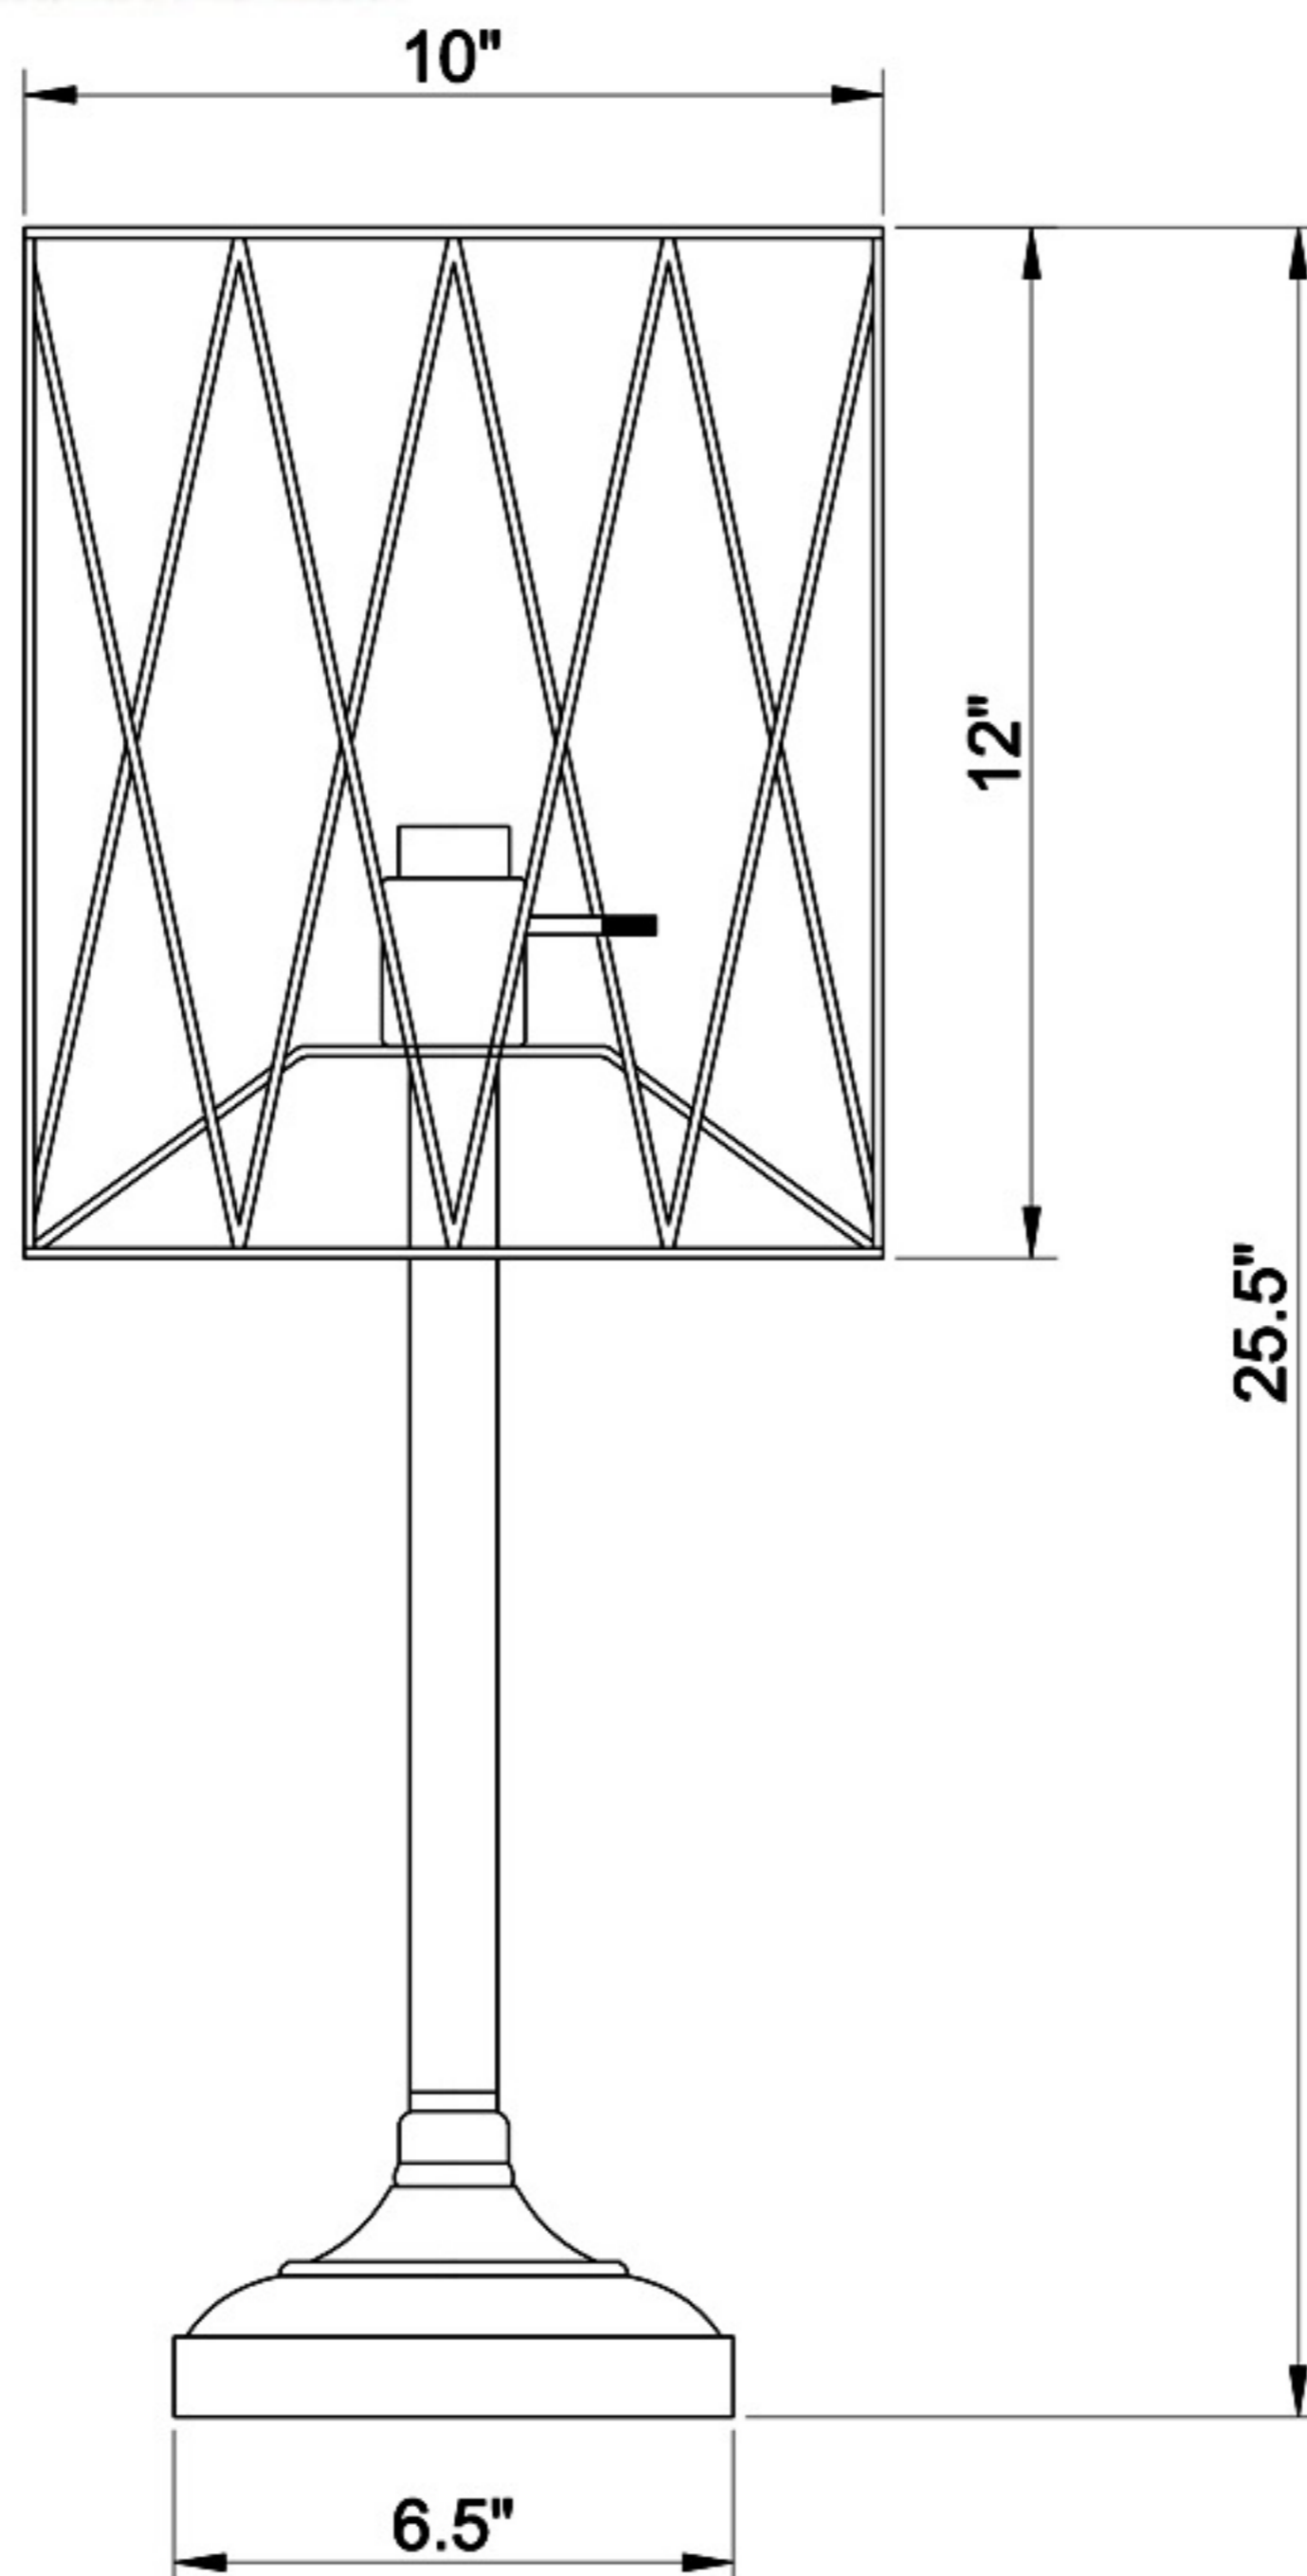

ITEM: 920197

PRODUCT/PART DIMENSIONS

As a safety feature, and to reduce the risk of electric shock, this portable lamp includes a polarized plug (one blade is wider than the other).

The plug will fit into a polarized outlet in a single direction only.

If the plug does not fit fully in the outlet, reverse the plug and try again.

If it still does not fit, contact a qualified electrician. DO NOT use with an extension cord unless, can be fully inserted. DO NOT alter the plug

table lamp: type a led bulb 9 w