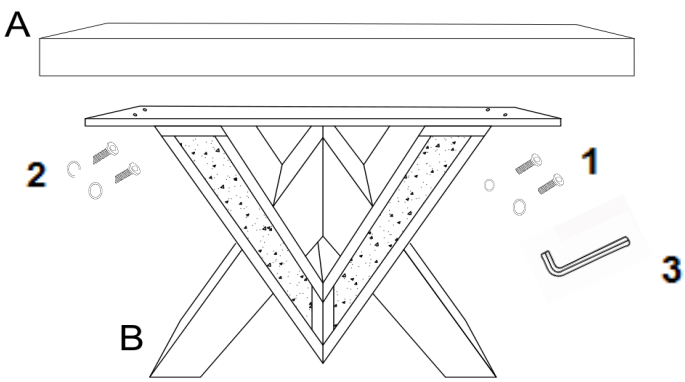

10 MINUTES

PARTS IDENTIFICATION

B1: TOP
A TOP

1PC

B2: BASE
B BASE

1PC

Z-HARDWARE

1 BOLT 8X35MM

4PC

2 WASHER φ20X2MM

4PC

3 ALLEN KEY 30X80MM

1PC

HARDWARE PACK IS LOCATED IN 723449 (B1)

ITEM : 723449

ASSEMBLY INSTRUCTIONS

STEP 1

STEP 2

STEP 3

Note: Dimension tolerance $\pm 5\%$

COASTERFURNITURE.COM