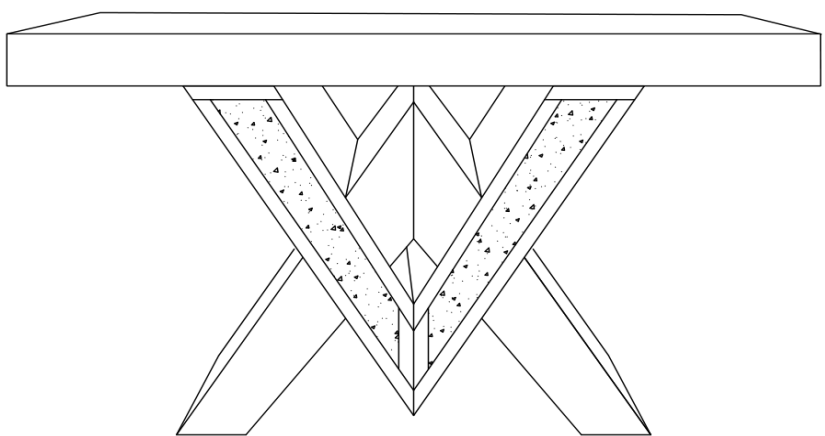

4PC

2 WASHER φ20X2MM

4PC

3 ALLEN KEY 30X80MM

1PC

HARDWARE PACK IS LOCATED IN 723449 (B1)

ITEM : 723449

ASSEMBLY INSTRUCTIONS

STEP 1

STEP 2

STEP 3

Note: Dimension tolerance $\pm 5\%$

COASTERFURNITURE.COM