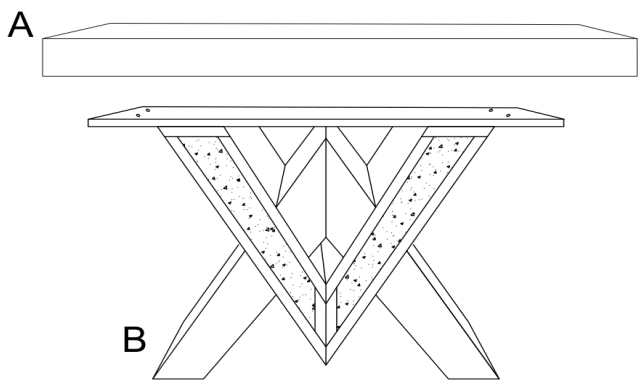

10 MINUTES

PARTS IDENTIFICATION

B1: TOP
A TOP

1PC

B2: BASE
B BASE

1PC

Z-HARDWARE

1 BOLT 8X35MM

4PC

2 WASHER φ20X2MM

4PC

3 ALLEN KEY 30X80MM

1PC

HARDWARE PACK IS LOCATED IN 723449 (B1)

ITEM : 723449

ASSEMBLY INSTRUCTIONS

STEP 1

STEP 2

STEP 3

Note: Dimension tolerance $\pm 5\%$

COASTERFURNITURE.COM