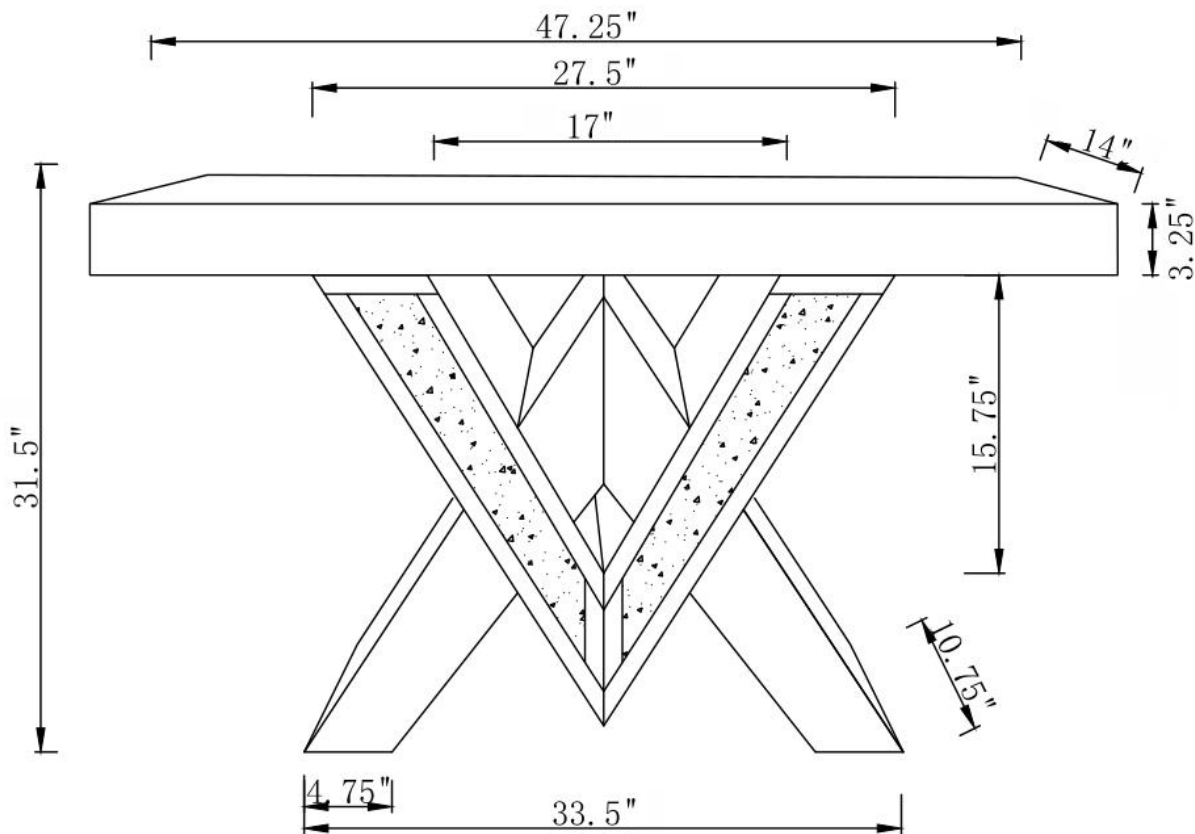

10 MINUTES

PARTS IDENTIFICATION

B1: TOP
A TOP

1PC

B2: BASE
B BASE

1PC

Z-HARDWARE

1 BOLT 8X35MM

4PC

2 WASHER φ20X2MM

4PC

3 ALLEN KEY 30X80MM

1PC

HARDWARE PACK IS LOCATED IN 723449 (B1)

ITEM : 723449

ASSEMBLY INSTRUCTIONS

STEP 1

STEP 2

STEP 3

Note: Dimension tolerance $\pm 5\%$

COASTERFURNITURE.COM