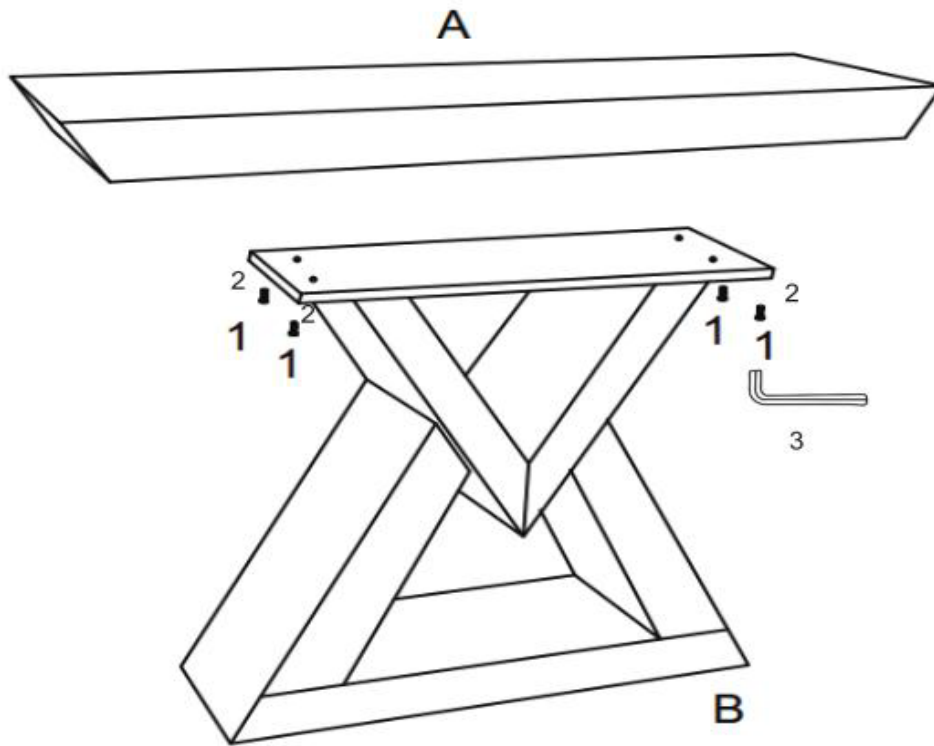

## PARTS IDENTIFICATION

## Z-HARDWARE

B1: TOP

A

MIRROR CABINET 1PC

B2: LEG

B

LEG

1PC

1		BOLT 8x35MM	4PCS
2		WASHER Φ20x2MM	4PCS
3		ALLEN KEY 30x80MM	1PC

HARDWARE PACK IS LOCATED IN 930009 (B1)

ITEM : 930009

ASSEMBLY INSTRUCTIONS

STEP 1

STEP 2

Note: Dimension tolerance  $\pm 5\%$

COASTERFURNITURE.COM