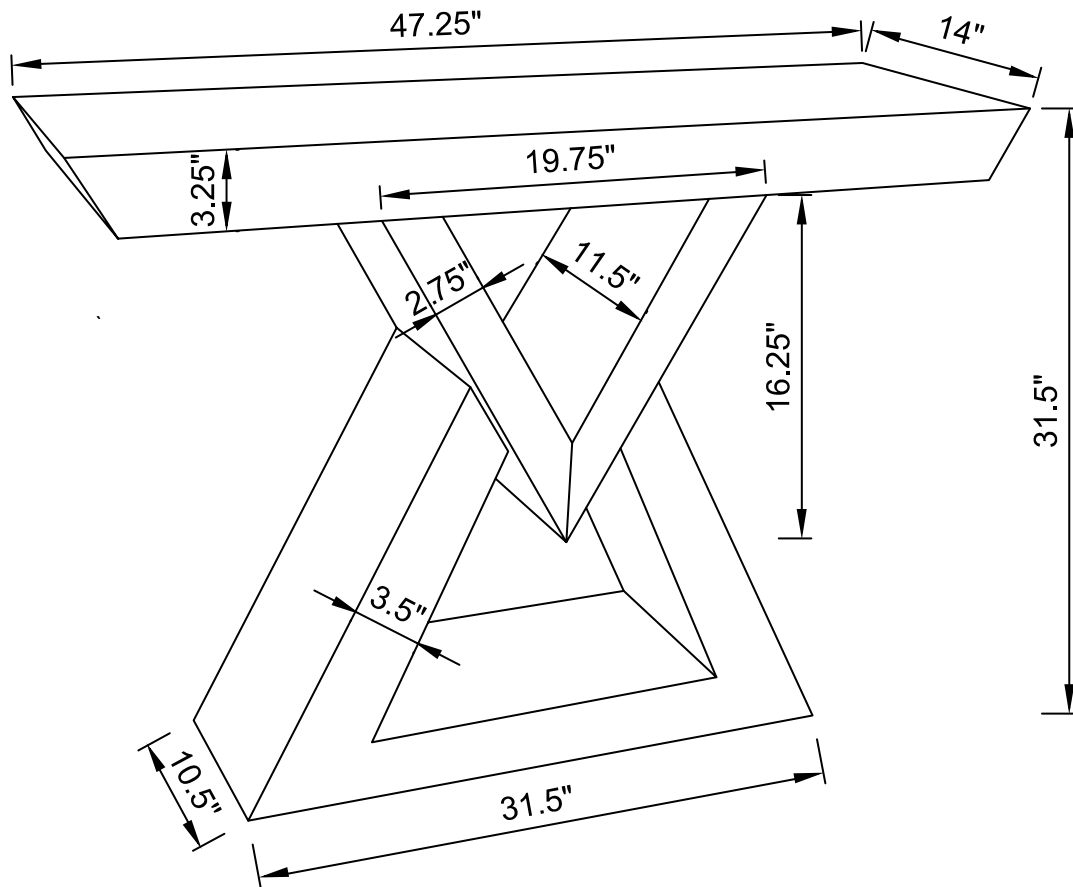

## Z-HARDWARE

B1: TOP

A

MIRROR CABINET 1PC

B2: LEG

B

LEG

1PC

1		BOLT 8x35MM	4PCS
2		WASHER Φ20x2MM	4PCS
3		ALLEN KEY 30x80MM	1PC

HARDWARE PACK IS LOCATED IN 930009 (B1)

ITEM : 930009

ASSEMBLY INSTRUCTIONS

STEP 1

STEP 2

Note: Dimension tolerance  $\pm 5\%$

COASTERFURNITURE.COM