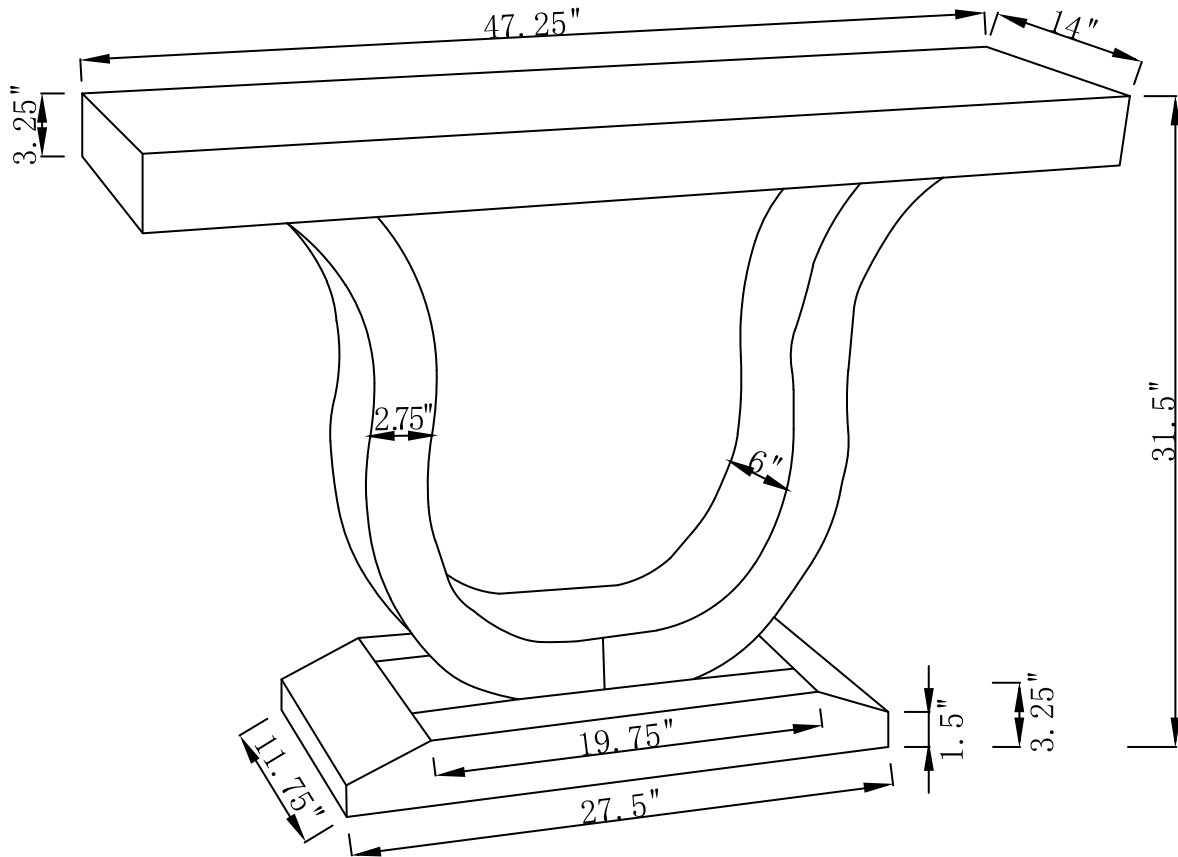

10 MINUTES

PARTS IDENTIFICATION

Z-HARDWARE

B1: TOP

MIRROR CABINET 1PC

B2: LEG

LEG 1PC

1		BOLT 8x35MM	4PCS
2		WASHER Φ20x2MM	4PCS
3		ALLEN KEY 30x80MM	1PC

HARDWARE PACK IS LOCATED IN 930010 (B1)

ITEM : 930010

ASSEMBLY INSTRUCTIONS

STEP 1

STEP 2

ITEM : 930010

COASTERFURNITURE.COM

Note: Dimension tolerance $\pm 5\%$