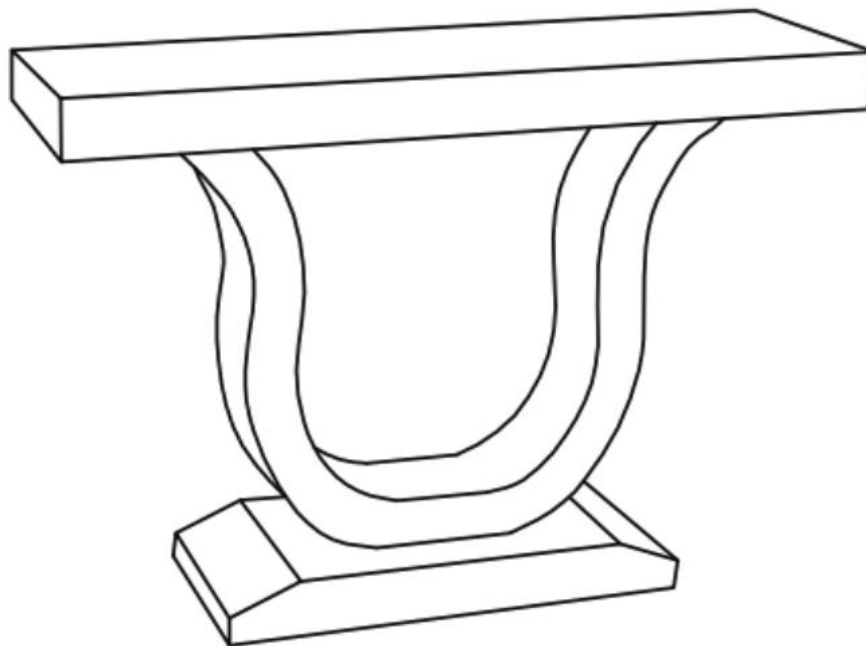

10 MINUTES

PARTS IDENTIFICATION

Z-HARDWARE

B1: TOP

MIRROR CABINET 1PC

B2: LEG

LEG 1PC

1		BOLT 8x35MM	4PCS
2		WASHER Φ20x2MM	4PCS
3		ALLEN KEY 30x80MM	1PC

HARDWARE PACK IS LOCATED IN 930010 (B1)

ITEM : 930010

ASSEMBLY INSTRUCTIONS

STEP 1

STEP 2

ITEM : 930010

COASTERFURNITURE.COM

Note: Dimension tolerance $\pm 5\%$