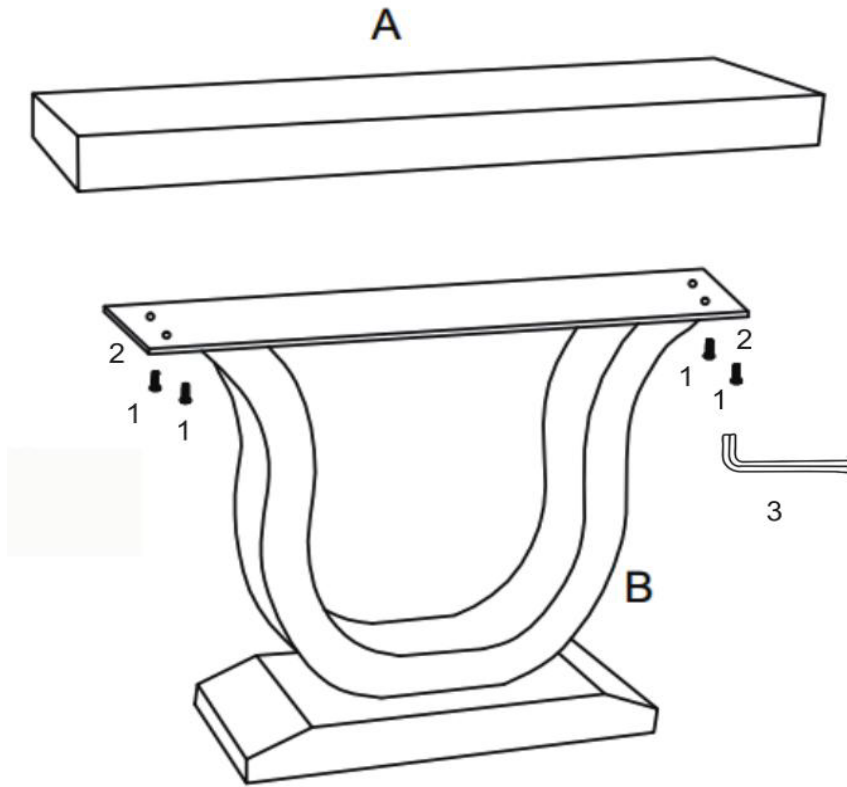

10 MINUTES

PARTS IDENTIFICATION

Z-HARDWARE

B1: TOP

MIRROR CABINET 1PC

B2: LEG

LEG 1PC

1		BOLT 8x35MM	4PCS
2		WASHER Φ20x2MM	4PCS
3		ALLEN KEY 30x80MM	1PC

HARDWARE PACK IS LOCATED IN 930010 (B1)

ITEM : 930010

ASSEMBLY INSTRUCTIONS

STEP 1

STEP 2

ITEM : 930010

COASTERFURNITURE.COM

Note: Dimension tolerance $\pm 5\%$