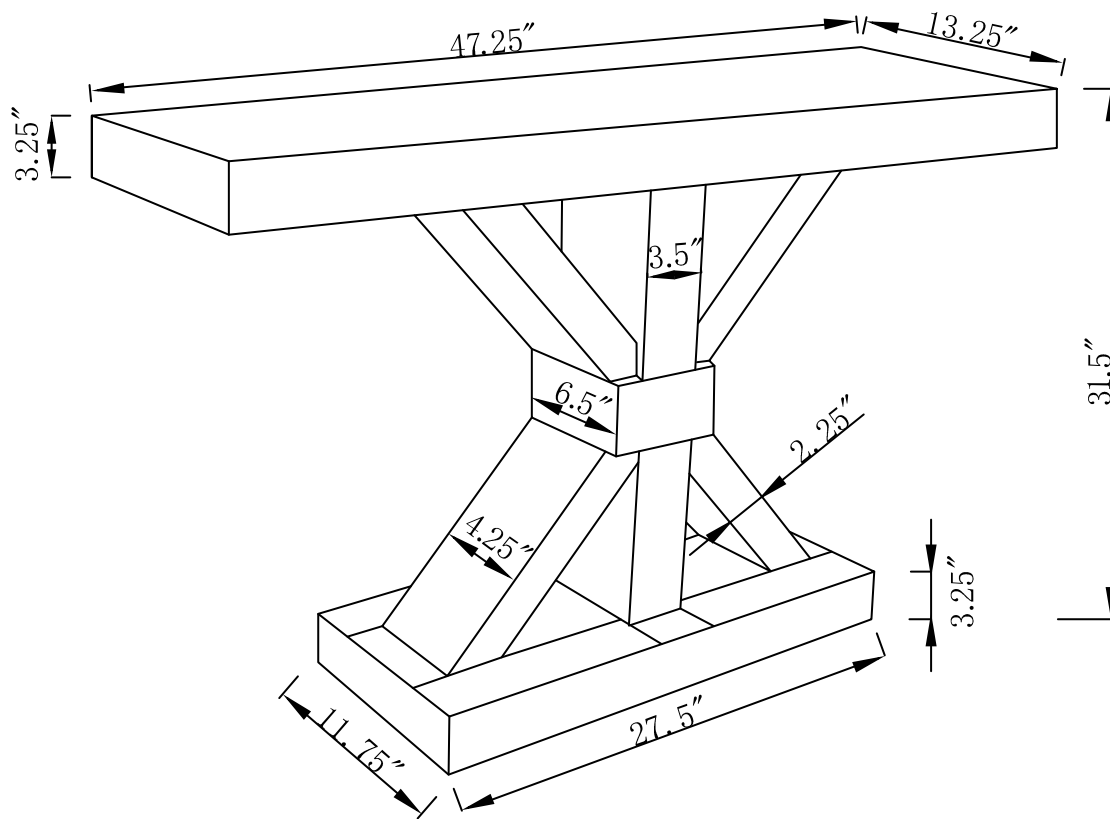

LEG

1PC

1		BOLT 8x35MM	4PCS
2		WASHER Φ20x2MM	4PCS
3		ALLEN KEY 30x80MM	1PC

HARDWARE PACK IS LOCATED IN 950191 (B1)

ITEM : 950191

ASSEMBLY INSTRUCTIONS

STEP 1

STEP 2

ITEM : 950191

Note: Dimension tolerance $\pm 5\%$