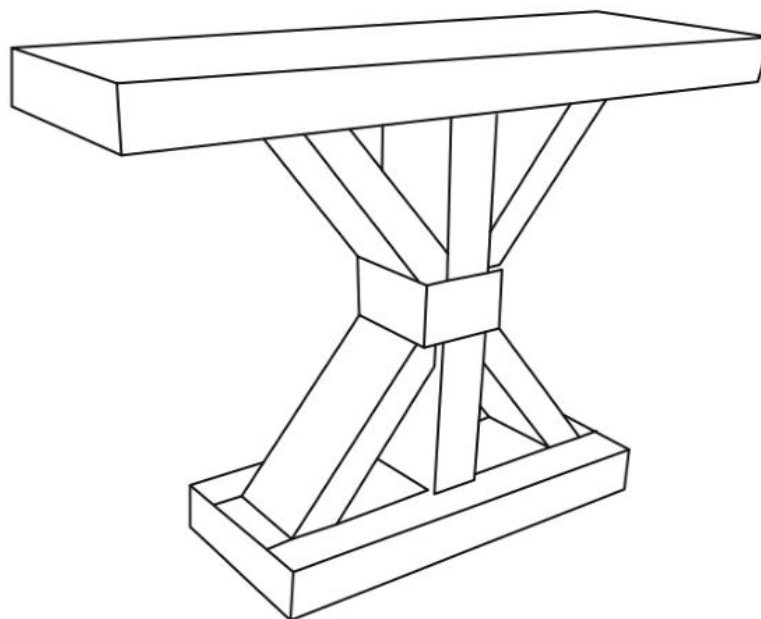

LEG

1PC

1		BOLT 8x35MM	4PCS
2		WASHER Φ20x2MM	4PCS
3		ALLEN KEY 30x80MM	1PC

HARDWARE PACK IS LOCATED IN 950191 (B1)

ITEM : 950191

ASSEMBLY INSTRUCTIONS

STEP 1

STEP 2