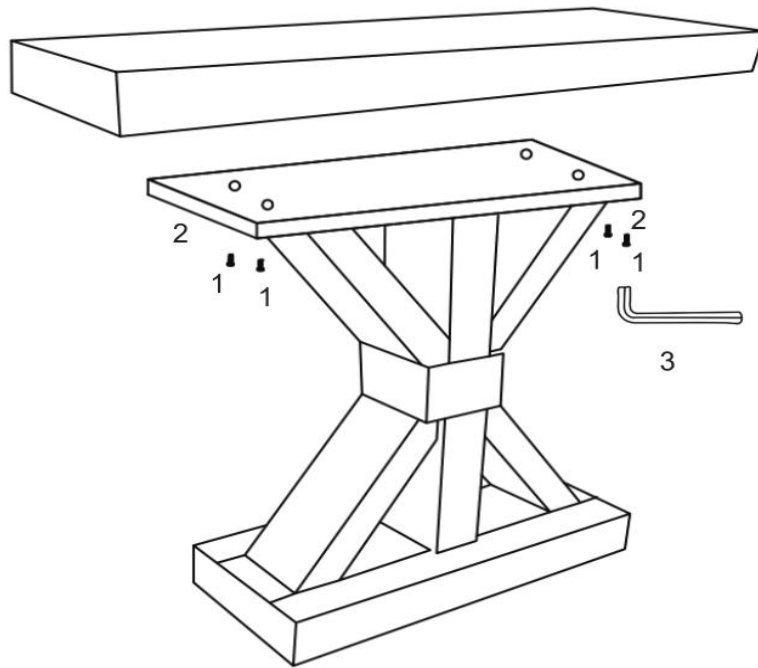

LEG

1PC

1		BOLT 8x35MM	4PCS
2		WASHER Φ20x2MM	4PCS
3		ALLEN KEY 30x80MM	1PC

HARDWARE PACK IS LOCATED IN 950191 (B1)

ITEM : 950191

ASSEMBLY INSTRUCTIONS

STEP 1

STEP 2

ITEM : 950191

Note: Dimension tolerance $\pm 5\%$