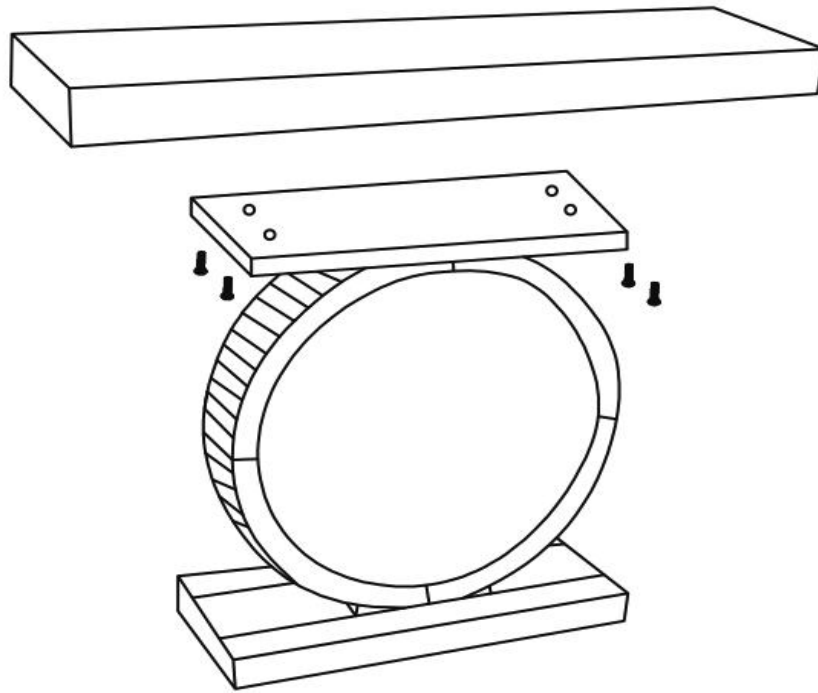

#### B2: BASE

B  LEG 1PC

1		BOLT 8x35MM	4PCS
2		WASHER Φ20x2MM	4PCS
3		ALLEN KEY 30x80MM	1PC

HARDWARE PACK IS LOCATED IN 951051(B1)

ITEM : 951051

ASSEMBLY INSTRUCTIONS

STEP 1

STEP 2

ITEM : 951051

COASTERFURNITURE.COM

Note: Dimension tolerance  $\pm 5\%$