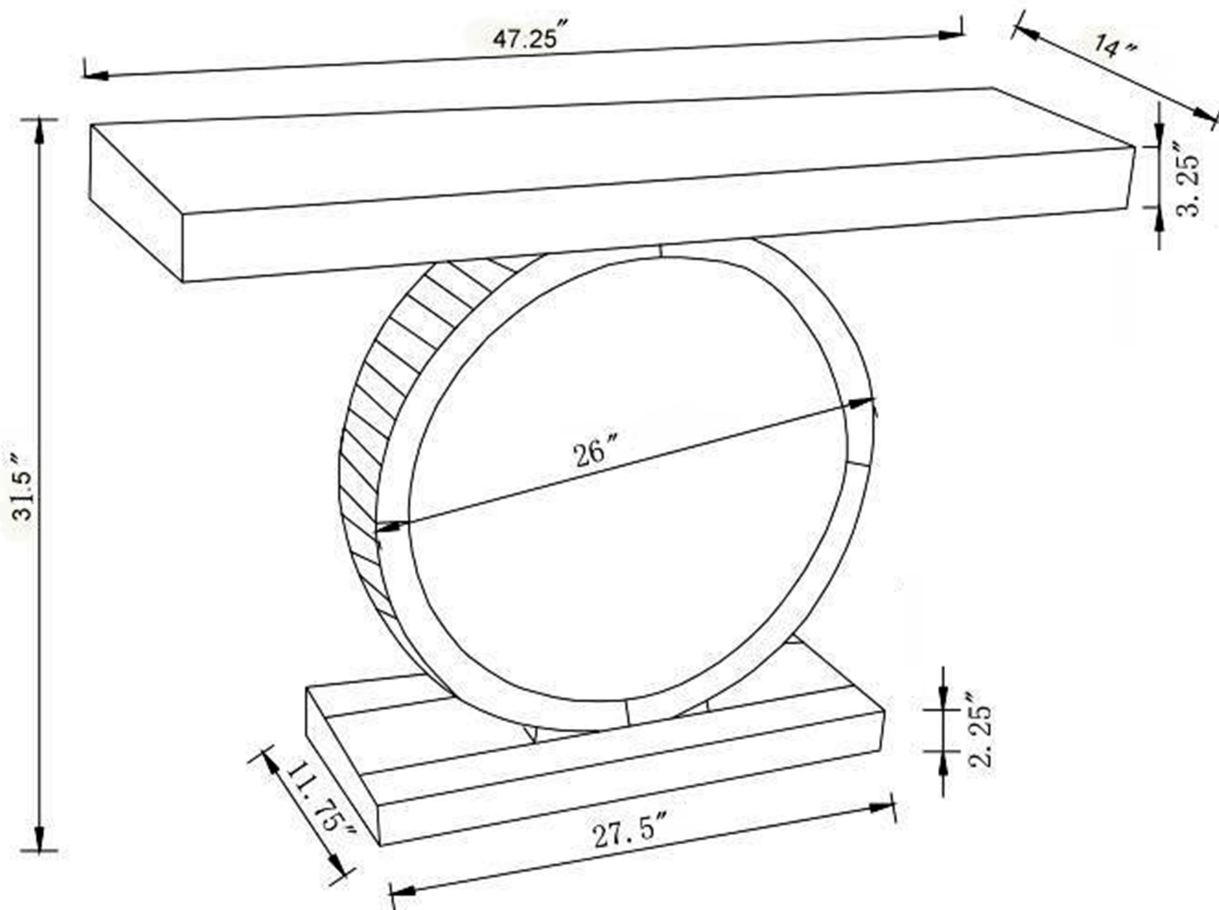

#### B2: BASE

B  LEG 1PC

1		BOLT 8x35MM	4PCS
2		WASHER Φ20x2MM	4PCS
3		ALLEN KEY 30x80MM	1PC

HARDWARE PACK IS LOCATED IN 951051(B1)

ITEM : 951051

ASSEMBLY INSTRUCTIONS

STEP 1

STEP 2

ITEM : 951051

COASTERFURNITURE.COM

Note: Dimension tolerance  $\pm 5\%$