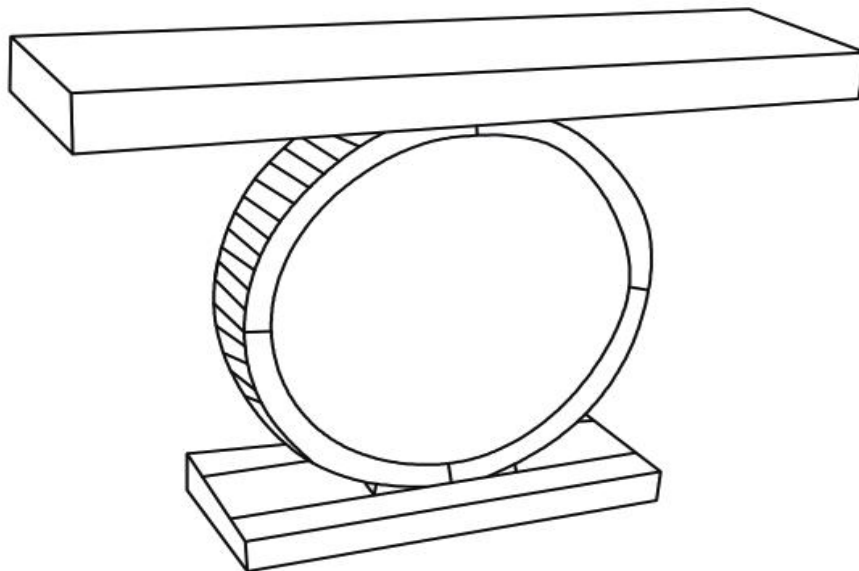

#### B2: BASE

B  LEG 1PC

1		BOLT 8x35MM	4PCS
2		WASHER Φ20x2MM	4PCS
3		ALLEN KEY 30x80MM	1PC

HARDWARE PACK IS LOCATED IN 951051(B1)

ITEM : 951051

ASSEMBLY INSTRUCTIONS

STEP 1

STEP 2

ITEM : 951051

COASTERFURNITURE.COM

Note: Dimension tolerance  $\pm 5\%$