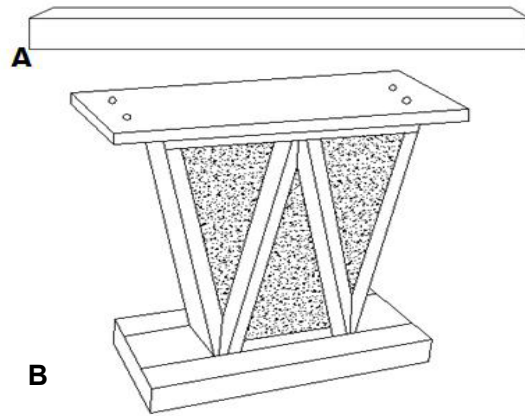

Z-HARDWARE

C BOLT 8X35MM

4PC

D WASHER ϕ 20X2MM

4PC

E ALLEN KEY 30X80MM

1PC

HARDWARE PACK IS LOCATED IN 951786 (B1)

ITEM : 951786

ASSEMBLY INSTRUCTIONS

STEP 1

STEP 2

STEP 3

ITEM : 951786

COASTERFURNITURE.COM

Note: Dimension tolerance $\pm 5\%$