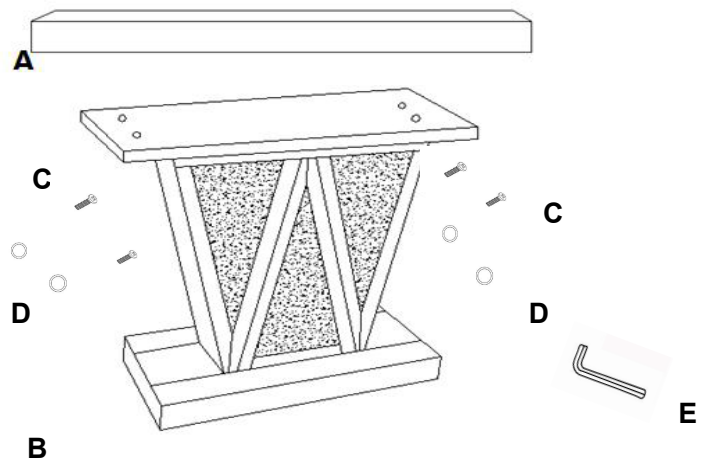

Z-HARDWARE

C BOLT 8X35MM

4PC

D WASHER ϕ 20X2MM

4PC

E ALLEN KEY 30X80MM

1PC

HARDWARE PACK IS LOCATED IN 951786 (B1)

ITEM : 951786

ASSEMBLY INSTRUCTIONS

STEP 1

STEP 2

STEP 3

ITEM : 951786

COASTERFURNITURE.COM

Note: Dimension tolerance $\pm 5\%$