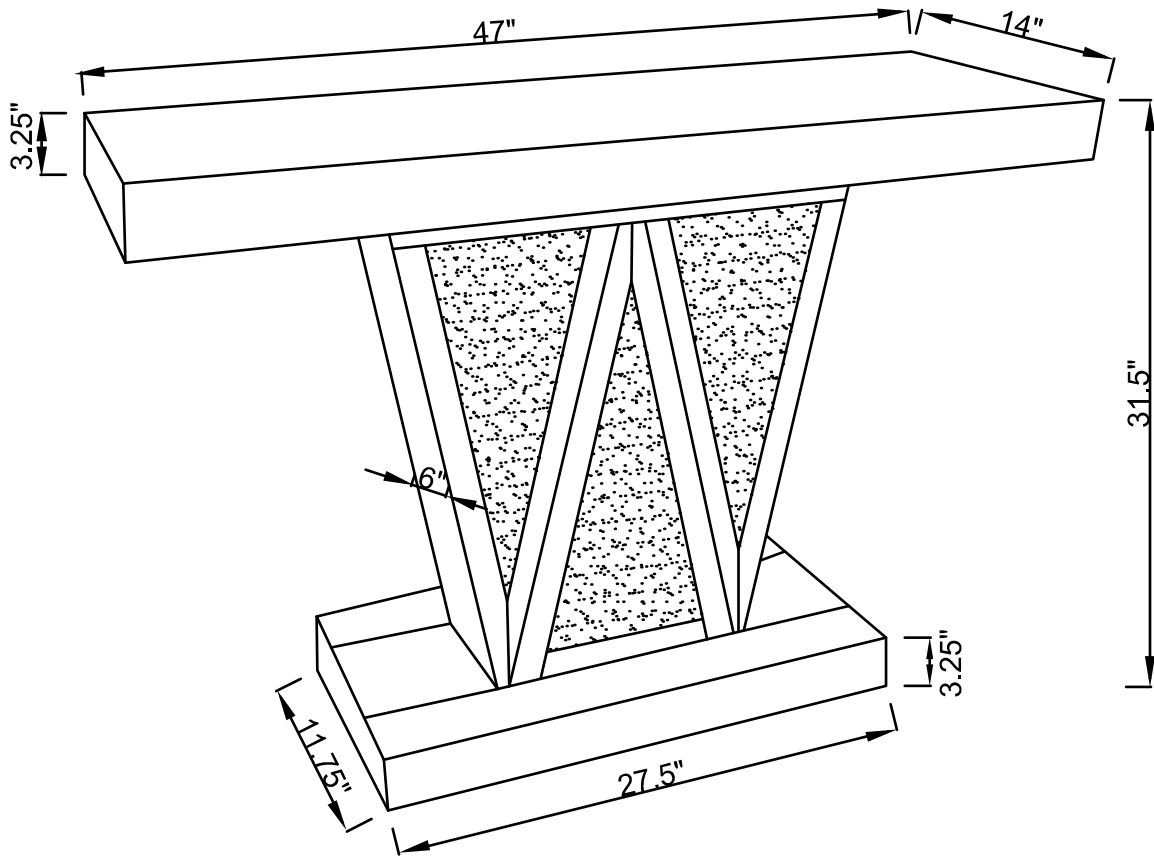

Z-HARDWARE

C BOLT 8X35MM

4PC

D WASHER ϕ 20X2MM

4PC

E ALLEN KEY 30X80MM

1PC

HARDWARE PACK IS LOCATED IN 951786 (B1)

ITEM : 951786

ASSEMBLY INSTRUCTIONS

STEP 1

STEP 2

STEP 3

ITEM : 951786

COASTERFURNITURE.COM

Note: Dimension tolerance $\pm 5\%$