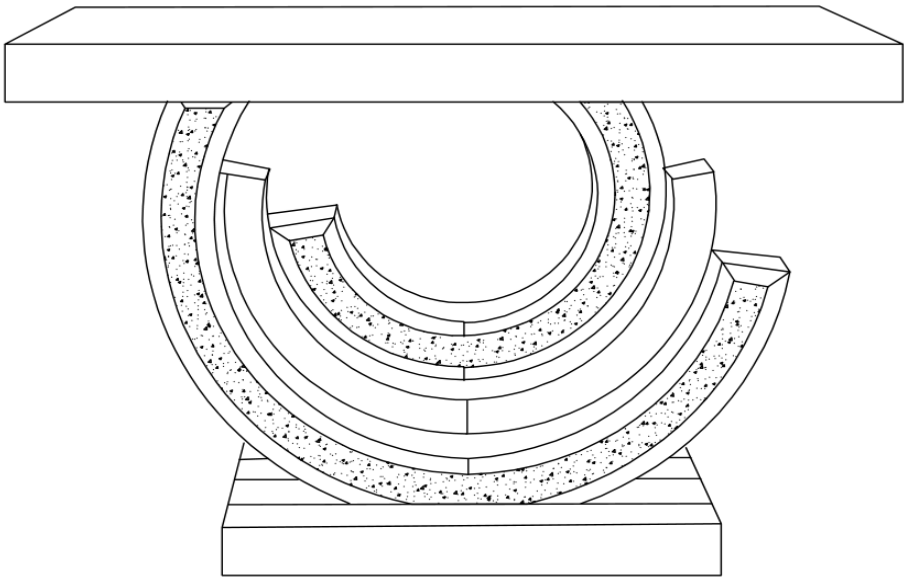

ASSEMBLY TIME

10 MINUTES

PARTS IDENTIFICATION

Z-HARDWARE

B1: TOP		
A TABLE TOP		1PC
B2: BASE		
B BASE		1PC

1 BOLT 8X35MM		4PCS
2 WASHER φ20X2MM		4PCS
3 ALLEN KEY 30X80MM		1PC

HARDWARE PACK IS LOCATED IN 953422 (B1)

ITEM : 953422

ASSEMBLY INSTRUCTIONS

STEP 1

STEP 2

Note: Dimension tolerance $\pm 5\%$