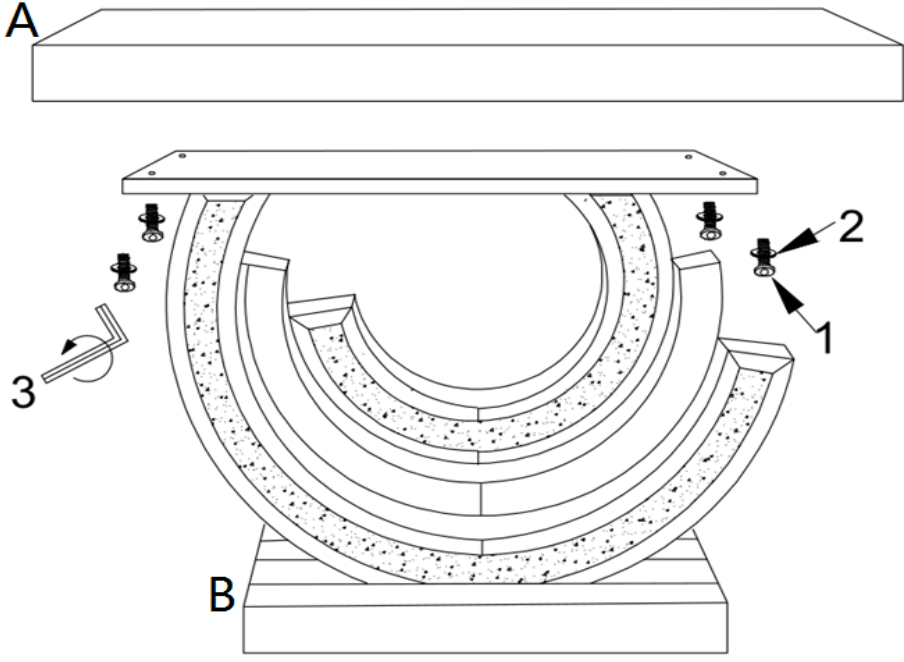

ASSEMBLY TIME

10 MINUTES

PARTS IDENTIFICATION

Z-HARDWARE

B1: TOP		
A TABLE TOP		1PC
B2: BASE		
B BASE		1PC

1 BOLT 8X35MM		4PCS
2 WASHER φ20X2MM		4PCS
3 ALLEN KEY 30X80MM		1PC

HARDWARE PACK IS LOCATED IN 953422 (B1)

ITEM : 953422

ASSEMBLY INSTRUCTIONS

STEP 1

STEP 2

Note: Dimension tolerance $\pm 5\%$