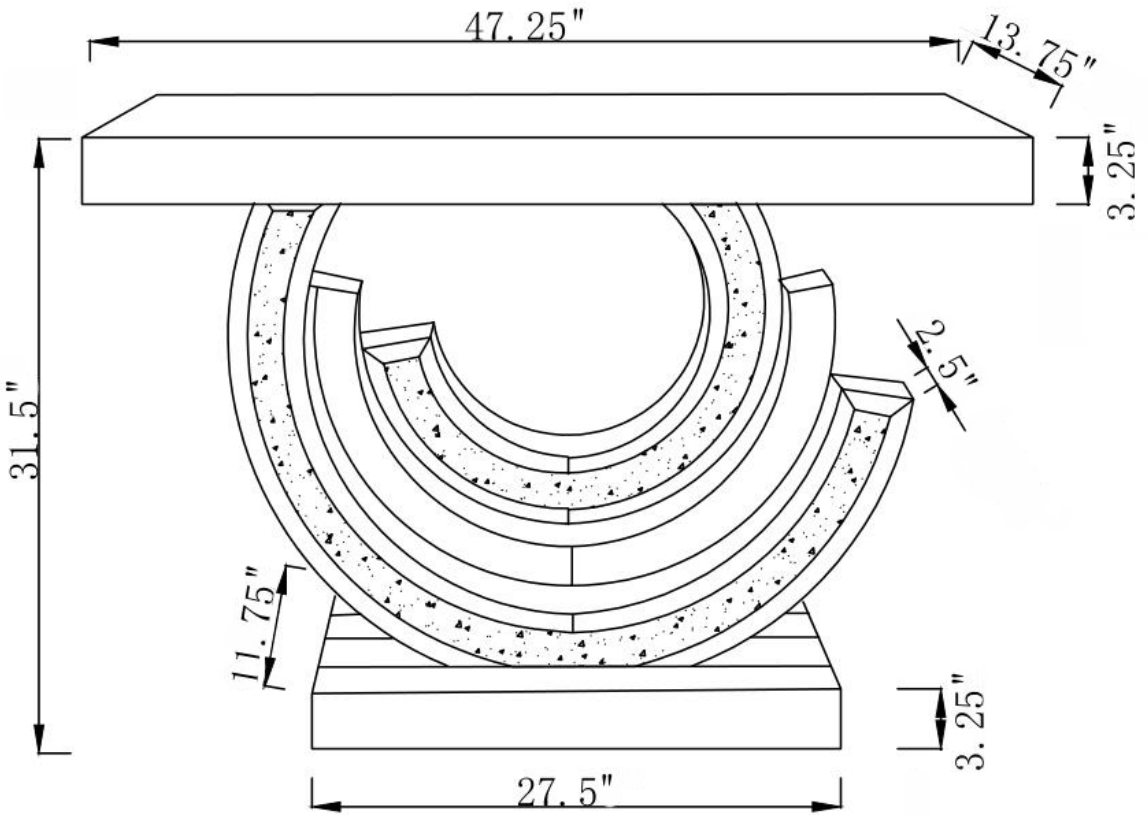

ASSEMBLY TIME

10 MINUTES

PARTS IDENTIFICATION

Z-HARDWARE

B1: TOP		
A TABLE TOP		1PC
B2: BASE		
B BASE		1PC

1 BOLT 8X35MM		4PCS
2 WASHER φ20X2MM		4PCS
3 ALLEN KEY 30X80MM		1PC

HARDWARE PACK IS LOCATED IN 953422 (B1)

ITEM : 953422

ASSEMBLY INSTRUCTIONS

STEP 1

STEP 2

Note: Dimension tolerance $\pm 5\%$