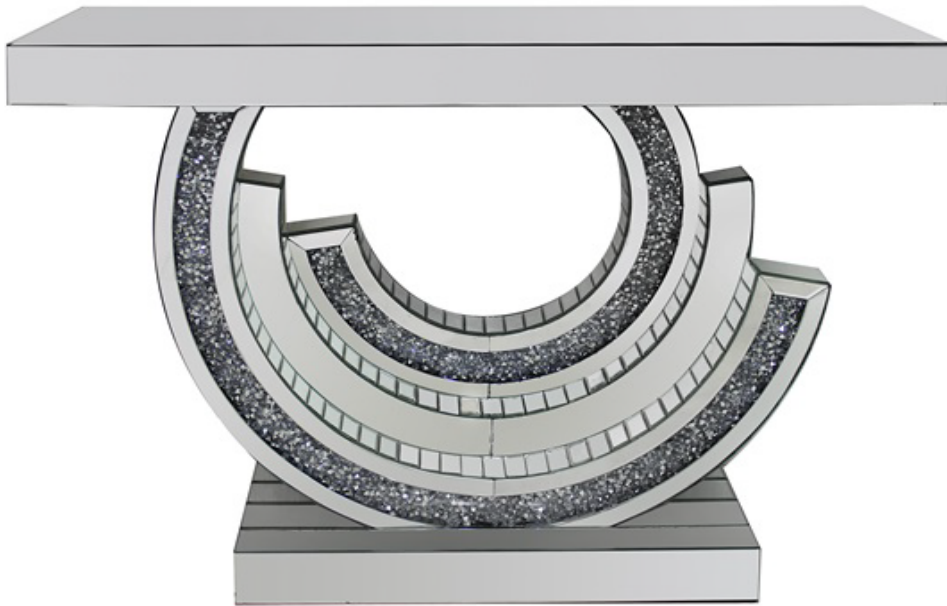

ASSEMBLY INSTRUCTIONS
COASTER FINE FURNITURE

Fine Furniture for every stage of life

953422

SOFA TABLE

ITEM : 953422

ASSEMBLY INSTRUCTIONS

ASSEMBLY TIPS:

- 1.Remove hardware from box and sort by size.
- 2.Please check to see that all hardware and parts are present prior to start of assembly.
- 3.Please follow attached instruction in the same sequence as numbered to assure fast & easy assembly.

ASSEMBLY TIME

10 MINUTES

PARTS IDENTIFICATION

Z-HARDWARE

B1: TOP		
A TABLE TOP		1PC
B2: BASE		
B BASE		1PC

1 BOLT 8X35MM		4PCS
2 WASHER φ20X2MM		4PCS
3 ALLEN KEY 30X80MM		1PC

HARDWARE PACK IS LOCATED IN 953422 (B1)