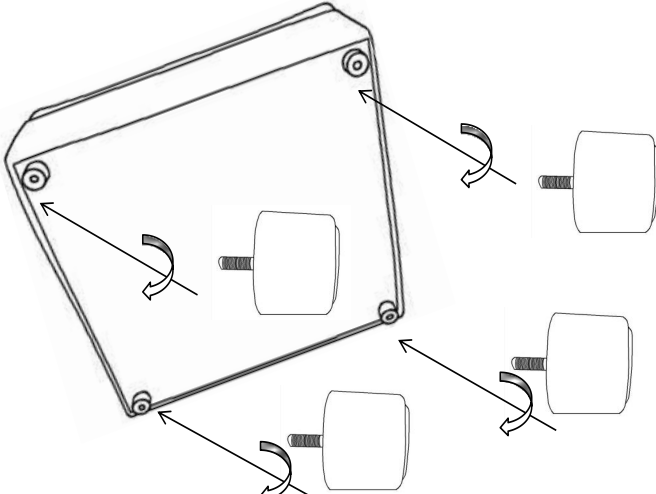

ITEM: 551324

ASSEMBLY INSTRUCTIONS

STEP 1

STEP 2

STEP 3

ITEM: 551325

ASSEMBLY INSTRUCTIONS

ASSEMBLY TIME	3 MINUTES
---------------	-----------

PARTS IDENTIFICATION

	PART NAME	FIGURE	QUANTITY
A	CORNER		1PC
B	LEG		4PCS
C	PILLOW		1PC
D	BACK CUSHION		2PCS
E	SEAT CUSHION		1PC

ITEM: 551325

ASSEMBLY INSTRUCTIONS

ITEM: 551326

ASSEMBLY INSTRUCTIONS

ASSEMBLY TIME	3 MINUTES
---------------	-----------

PARTS IDENTIFICATION

	PART NAME	FIGURE	QUANTITY
A	OTTOMAN		1PC
B	LEG		4PCS

ITEM: 551326

ASSEMBLY INSTRUCTIONS

ITEM: 551324-6

ASSEMBLY INSTRUCTIONS

STEP 1

STEP 2