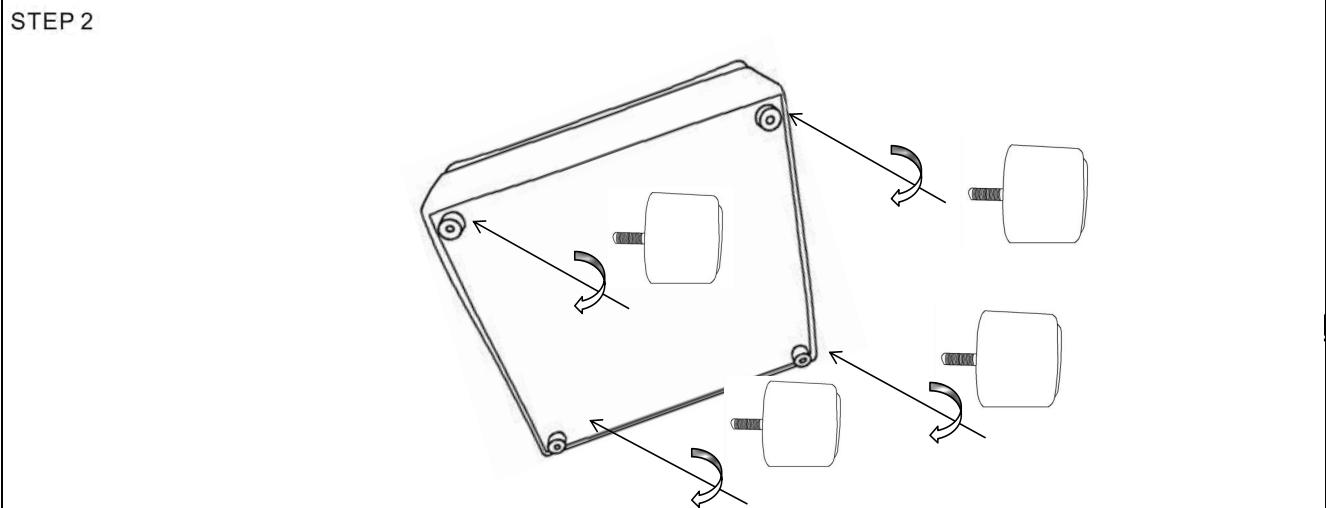

PARTS IDENTIFICATION

	PART NAME	FIGURE	QUANTITY
A	CORNER		1PC
B	LEG		4PCS
C	PILLOW		1PC
D	BACK CUSHION		2PCS
E	SEAT CUSHION		1PC

ITEM: 551325

ASSEMBLY INSTRUCTIONS

ITEM: 551326

ASSEMBLY INSTRUCTIONS

ASSEMBLY TIME	3 MINUTES
---------------	-----------

PARTS IDENTIFICATION

	PART NAME	FIGURE	QUANTITY
A	OTTOMAN		1PC
B	LEG		4PCS

ITEM: 551326

ASSEMBLY INSTRUCTIONS

ITEM: 551324-6

ASSEMBLY INSTRUCTIONS

STEP 1

STEP 2