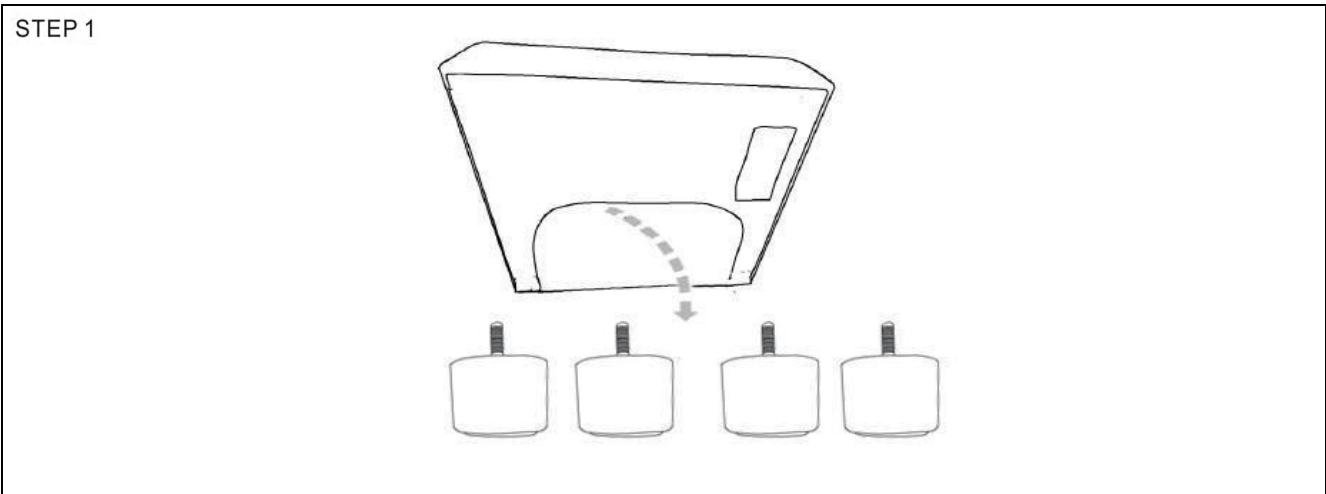

ITEM: 551326

ASSEMBLY INSTRUCTIONS