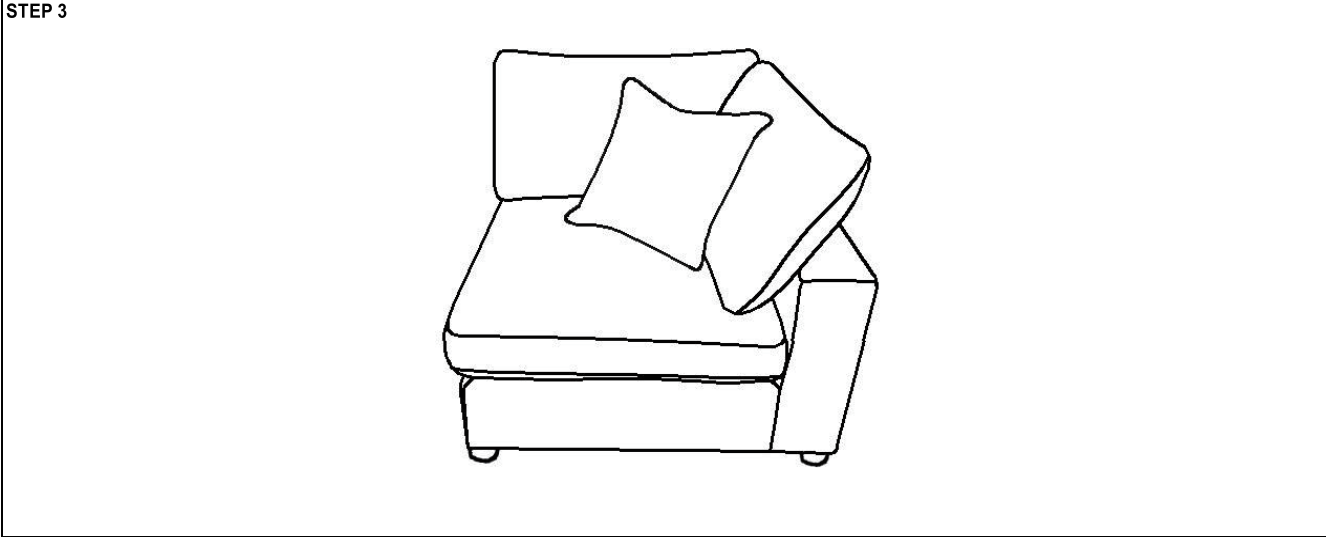

PARTS IDENTIFICATION

	PART NAME	FIGURE	QUANTITY
A	CORNER		1PC
B	LEG		4PCS
C	PILLOW		1PC
D	BACK CUSHION		2PCS
E	SEAT CUSHION		1PC

ITEM: 551325

ASSEMBLY INSTRUCTIONS

ITEM: 551326

ASSEMBLY INSTRUCTIONS

ASSEMBLY TIME	3 MINUTES
---------------	-----------