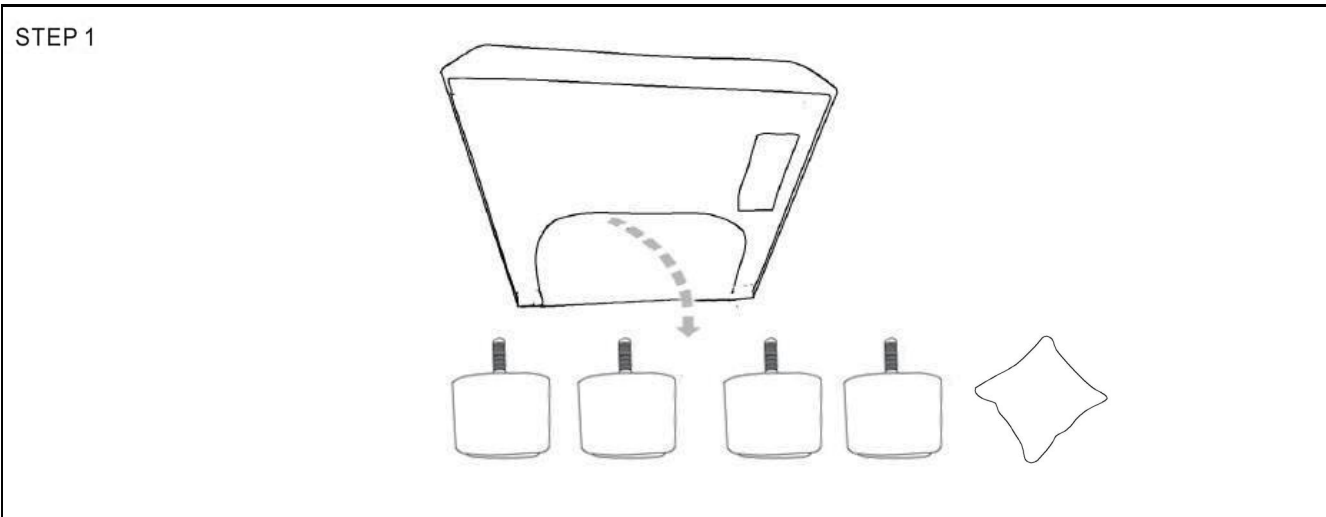

PARTS IDENTIFICATION

	PART NAME	FIGURE	QUANTITY
A	CORNER		1PC
B	LEG		4PCS
C	PILLOW		1PC
D	BACK CUSHION		2PCS
E	SEAT CUSHION		1PC

ITEM: 551325

ASSEMBLY INSTRUCTIONS

ITEM: 551326

ASSEMBLY INSTRUCTIONS

ASSEMBLY TIME	3 MINUTES
---------------	-----------