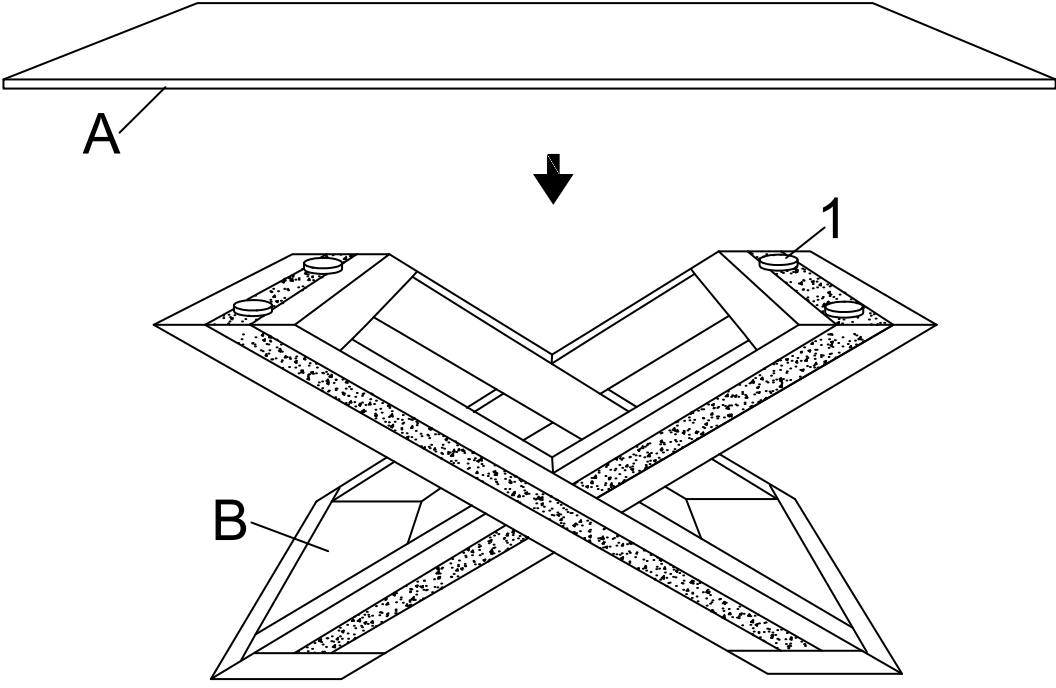

HARDWARE

1 SILICONE GASKET  **4PCS**

HARDWARE PACK IS LOCATED IN 707788 (B1)

ITEM : 707788

ASSEMBLY INSTRUCTIONS

STEP 1

STEP 2

Note: Dimension tolerance $\pm 5\%$