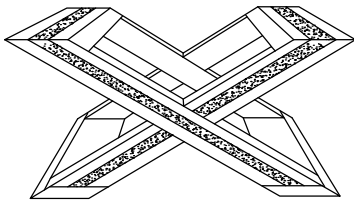

ASSEMBLY INSTRUCTIONS
COASTER FINE FURNITURE

Fine Furniture for every stage of life

707788
COFFEE TABLE

ITEM : 707788

ASSEMBLY INSTRUCTIONS

ASSEMBLY TIPS:

- 1.Remove hardware from box and sort by size.
- 2.Please check to see that all hardware and parts are present prior to start of assembly.
- 3.Please follow attached instruction in the same sequence as numbered to assure fast & easy assembly.

10 MINUTES

PARTS IDENTIFICATION

B1: TOP

A TOP

1PC

B2: BASE

B BASE

1PC

HARDWARE

1 SILICONE GASKET  **4PCS**

HARDWARE PACK IS LOCATED IN 707788 (B1)

ITEM : 707788

ASSEMBLY INSTRUCTIONS

STEP 1

STEP 2

Note: Dimension tolerance $\pm 5\%$