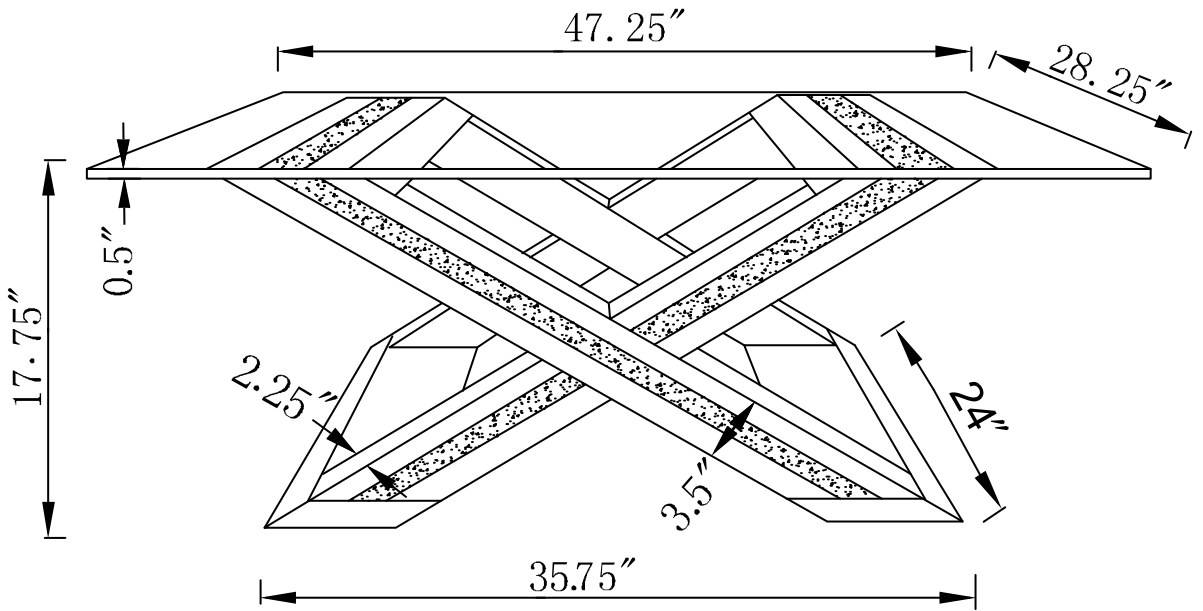

HARDWARE

1 SILICONE GASKET  **4PCS**

HARDWARE PACK IS LOCATED IN 707788 (B1)

ITEM : 707788

ASSEMBLY INSTRUCTIONS

STEP 1

STEP 2

Note: Dimension tolerance $\pm 5\%$