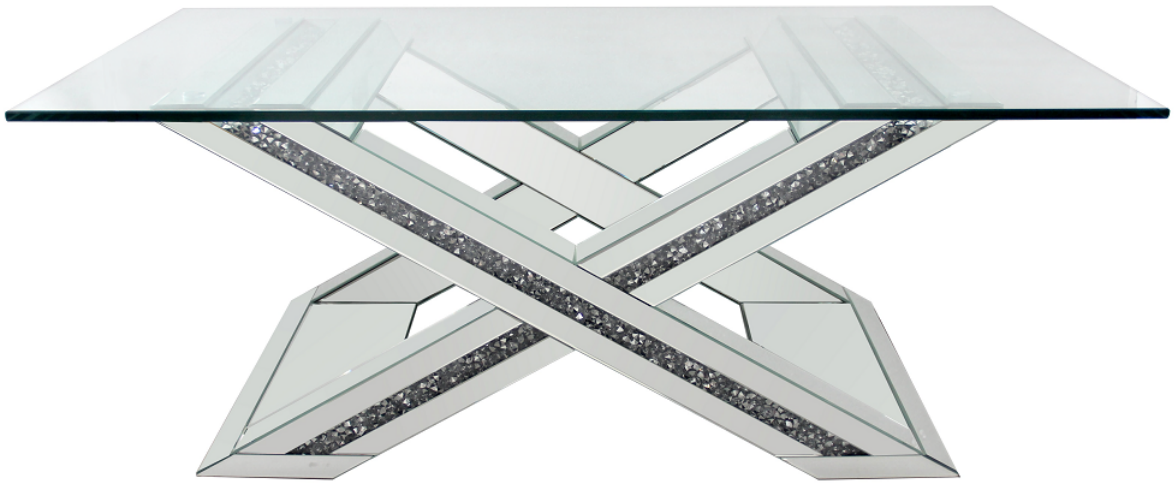

ASSEMBLY INSTRUCTIONS
COASTER FINE FURNITURE

Fine Furniture for every stage of life

707788
COFFEE TABLE

ITEM : 707788

ASSEMBLY INSTRUCTIONS

ASSEMBLY TIPS:

- 1.Remove hardware from box and sort by size.
- 2.Please check to see that all hardware and parts are present prior to start of assembly.
- 3.Please follow attached instruction in the same sequence as numbered to assure fast & easy assembly.