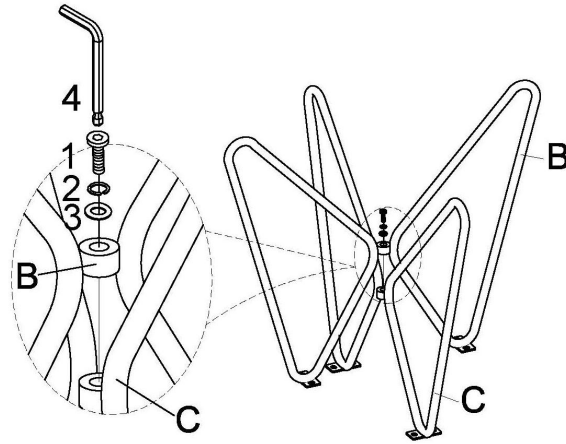

ITEM: 722898

ASSEMBLY INSTRUCTIONS

STEP 1

1		1PC
2		1PC
3		1PC
4		1PC

STEP 2

1		8PCS
2		8PCS
3		8PCS
4		1PC

STEP 3

COMPLETE