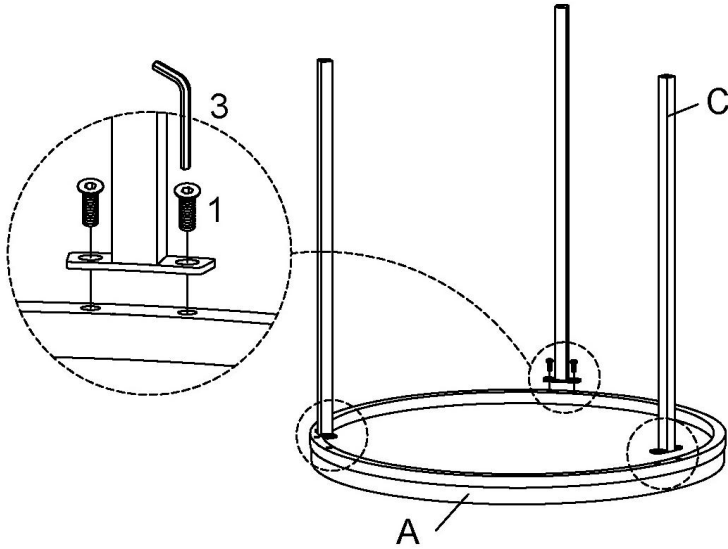

3PCS

HARDWARE IDENTIFICATION

1 BOLT

1/4"x5/8"

6PCS

2 BOLT

1/4"*1-1/4

3PCS

3 ALLEN KEY

4mm

1PC

ITEM: **931214**

ASSEMBLY INSTRUCTIONS

STEP 1

1		6PCS
3		1PC

STEP 2

COMPLETE

2		6PCS
3		1PC

ITEM:931214

Note: Dimension tolerance ±5%