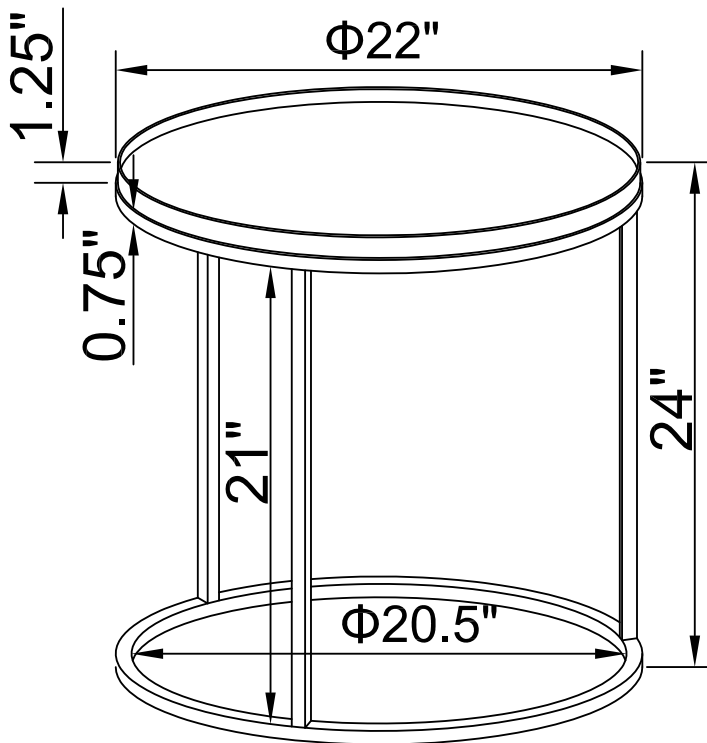

3PCS

HARDWARE IDENTIFICATION

1 BOLT

1/4"x5/8"

6PCS

2 BOLT

1/4"*1-1/4

3PCS

3 ALLEN KEY

4mm

1PC

ITEM: **931214**

ASSEMBLY INSTRUCTIONS

STEP 1

1		6PCS
3		1PC

STEP 2

COMPLETE

2		6PCS
3		1PC

ITEM:931214

Note: Dimension tolerance ±5%