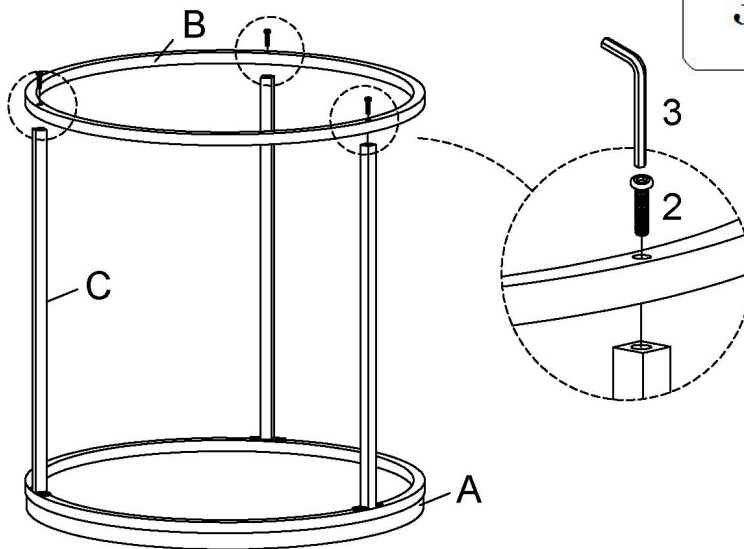

3PCS

HARDWARE IDENTIFICATION

1 BOLT

1/4"x5/8"

6PCS

2 BOLT

1/4"*1-1/4

3PCS

3 ALLEN KEY

4mm

1PC

ITEM: **931214**

ASSEMBLY INSTRUCTIONS

STEP 1

1		6PCS
3		1PC

STEP 2

COMPLETE

2		6PCS
3		1PC

ITEM:931214

Note: Dimension tolerance ±5%