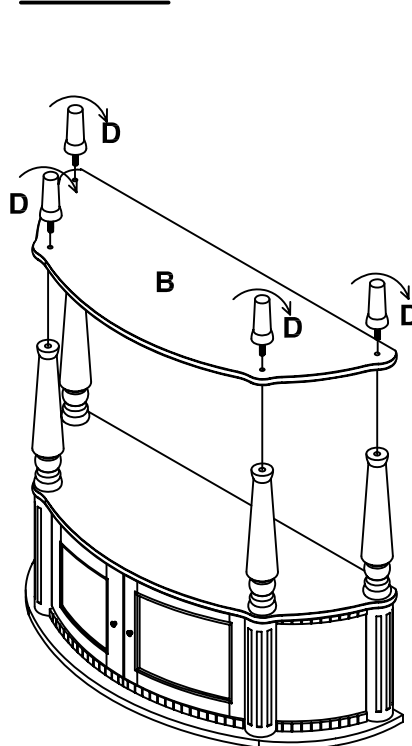

ITEM: 950059

ASSEMBLY INSTRUCTIONS

ASSEMBLY TIPS:

1. Remove hardware from box and sort by size.
2. Please check to see that all hardware and parts are present prior to start of assembly.
3. Please follow attached instructions in the same sequence as numbered to assure fast & easy assembly.

WARNING!

1. Don't attempt to repair or modify parts that are broken or defective. Please contact the store immediately.
2. This product is for home use only and not intended for commercial establishments.

ASSEMBLY TIME

20 MINUTES

PARTS IDENTIFICATION

A	TOP		1PC
B	BOTTOM PANEL		1PC
C	UPPER LEG		4PCS
D	LOWER LEG		4PCS

HARDWARE IDENTIFICATION

1	PALSTIC (8mm)		1PC
2	L METAL (24 x 13 x 1.5mm)		2PCS
3	PLASTIC LINE (270mm)		1PC
4	LARGE SCREW (8 x 25mm)		1PC
5	SMALL SCREW (8 x 15mm)		1PC

STEP 1

STEP 2

STEP 3

FURNITURE TIPPING RESTRAINT

WARNING

Injury may result from tipping furniture. This restraint not a substitute for proper adult supervision. This restraint may provide protection against tipping furniture. Do not allow children to climb on furniture. Failure to detach this restraint before moving furniture may result injury and damage.