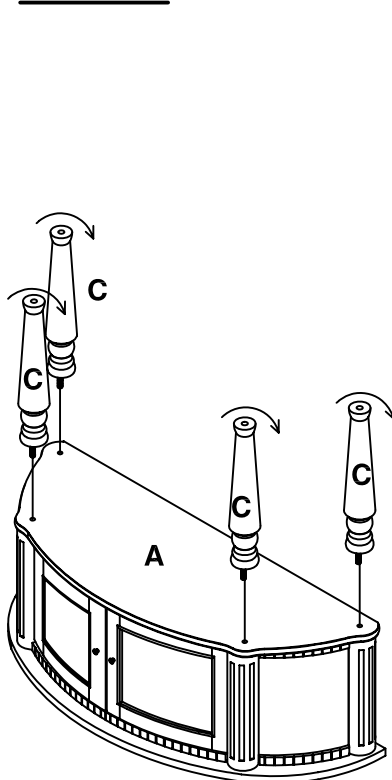

ITEM: 950059

ASSEMBLY INSTRUCTIONS

ASSEMBLY TIPS:

1. Remove hardware from box and sort by size.
2. Please check to see that all hardware and parts are present prior to start of assembly.
3. Please follow attached instructions in the same sequence as numbered to assure fast & easy assembly.

WARNING!

1. Don't attempt to repair or modify parts that are broken or defective. Please contact the store immediately.
2. This product is for home use only and not intended for commercial establishments.

ASSEMBLY TIME

20 MINUTES

PARTS IDENTIFICATION

A	TOP		1PC
B	BOTTOM PANEL		1PC
C	UPPER LEG		4PCS
D	LOWER LEG		4PCS

HARDWARE IDENTIFICATION

1	PALSTIC (8mm)		1PC
2	L METAL (24 x 13 x 1.5mm)		2PCS
3	PLASTIC LINE (270mm)		1PC
4	LARGE SCREW (8 x 25mm)		1PC
5	SMALL SCREW (8 x 15mm)		1PC

STEP 1