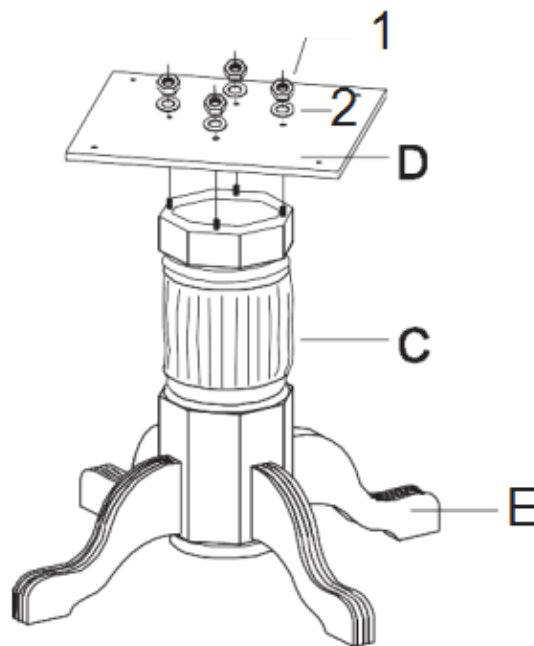

## PARTS IDENTIFICATION

A	DINING TOP		1
B	POOL TOP		1
C	PEDESTAL		1
D	MOUNTING BOARD		1
E	LEG		4
F	BALL SET		1
G	CUE STICK		2
H	CHALK		2

**ITEM:100951**

## **PARTS IDENTIFICATION**

I	BRUSH		1
J	DRAWER		2

## **HARDWARE IDENTIFICATION**

1	NUT(5/16*12)		12
2	WASHER(5/16*19)		16
3	BOLT(5/16*40)		4
4	TOOL(12mm)		1

ITEM: **100951**

**ASSEMBLY INSTRUCTIONS**  
**LOWER BED END**  
**STEP 1**

**UPPER BED END**  
**STEP 2**

ITEM: **100951**

**ASSEMBLY INSTRUCTIONS**  
**LOWER BED END**  
**STEP 3**

ITEM: **100951**

Note: Dimension tolerance  $\pm 5\%$