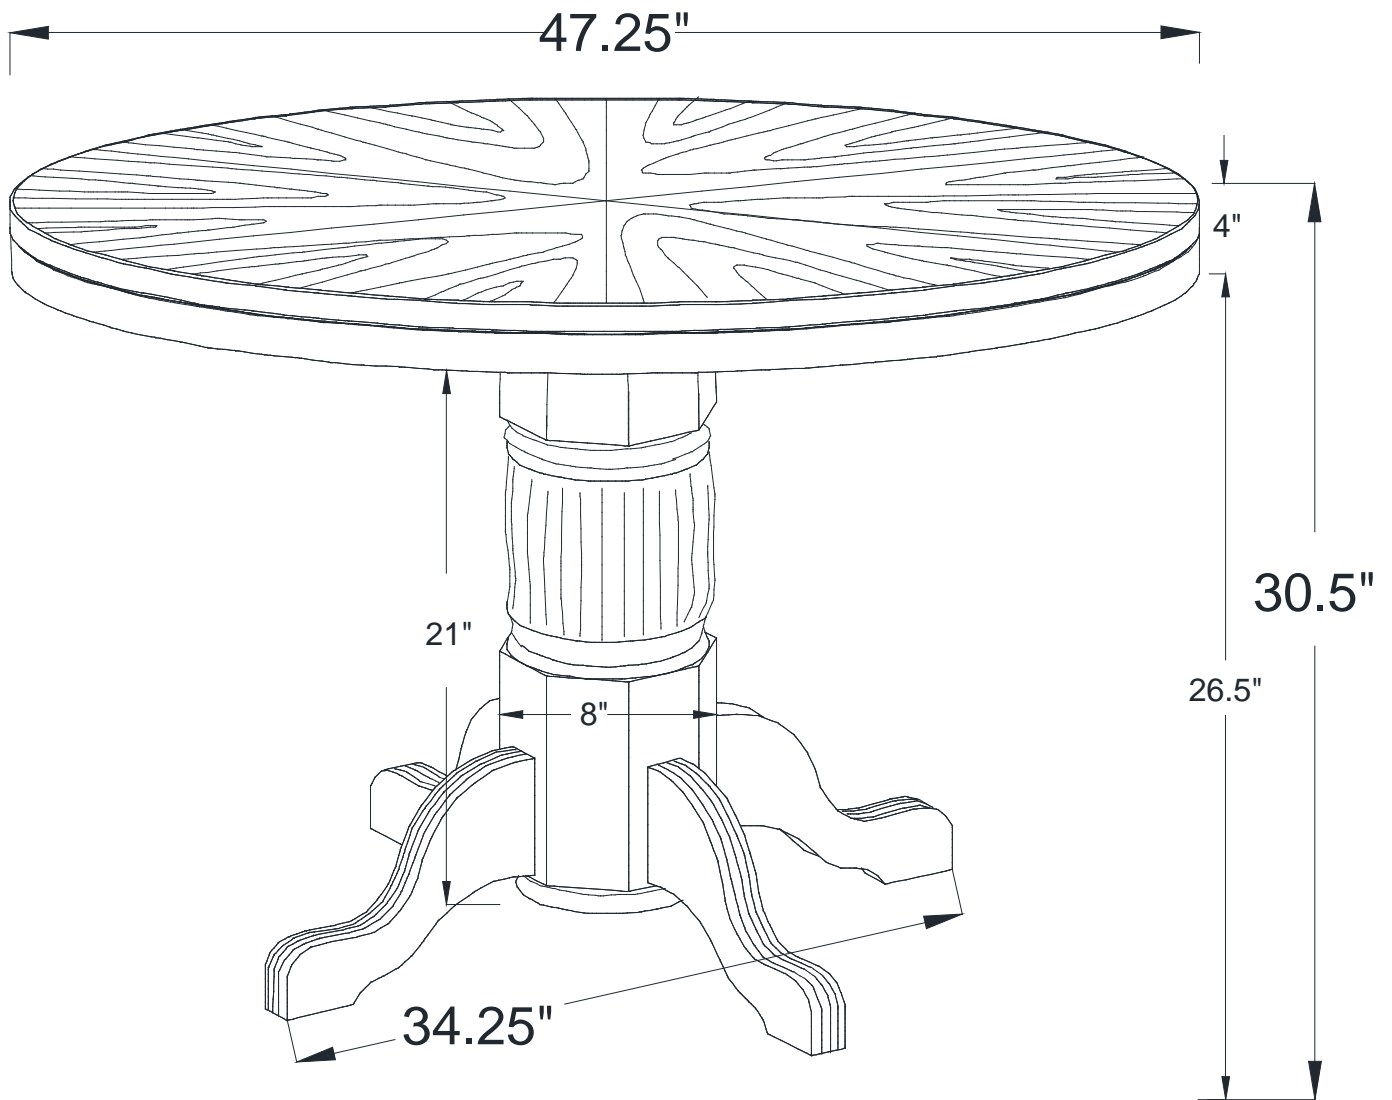

## PARTS IDENTIFICATION

A	DINING TOP		1
B	POOL TOP		1
C	PEDESTAL		1
D	MOUNTING BOARD		1
E	LEG		4
F	BALL SET		1
G	CUE STICK		2
H	CHALK		2

**ITEM:100951**

## **HARDWARE IDENTIFICATION**

1	NUT(5/16*12)		12
2	WASHER(5/16*19)		16
3	BOLT(5/16*40)		4
4	TOOL(12mm)		1

ITEM: **100951**

**ASSEMBLY INSTRUCTIONS**  
**LOWER BED END**  
**STEP 1**

**UPPER BED END**  
**STEP 2**

ITEM: **100951**

**ASSEMBLY INSTRUCTIONS**  
**LOWER BED END**  
**STEP 3**

ITEM: **100951**

Note: Dimension tolerance  $\pm 5\%$