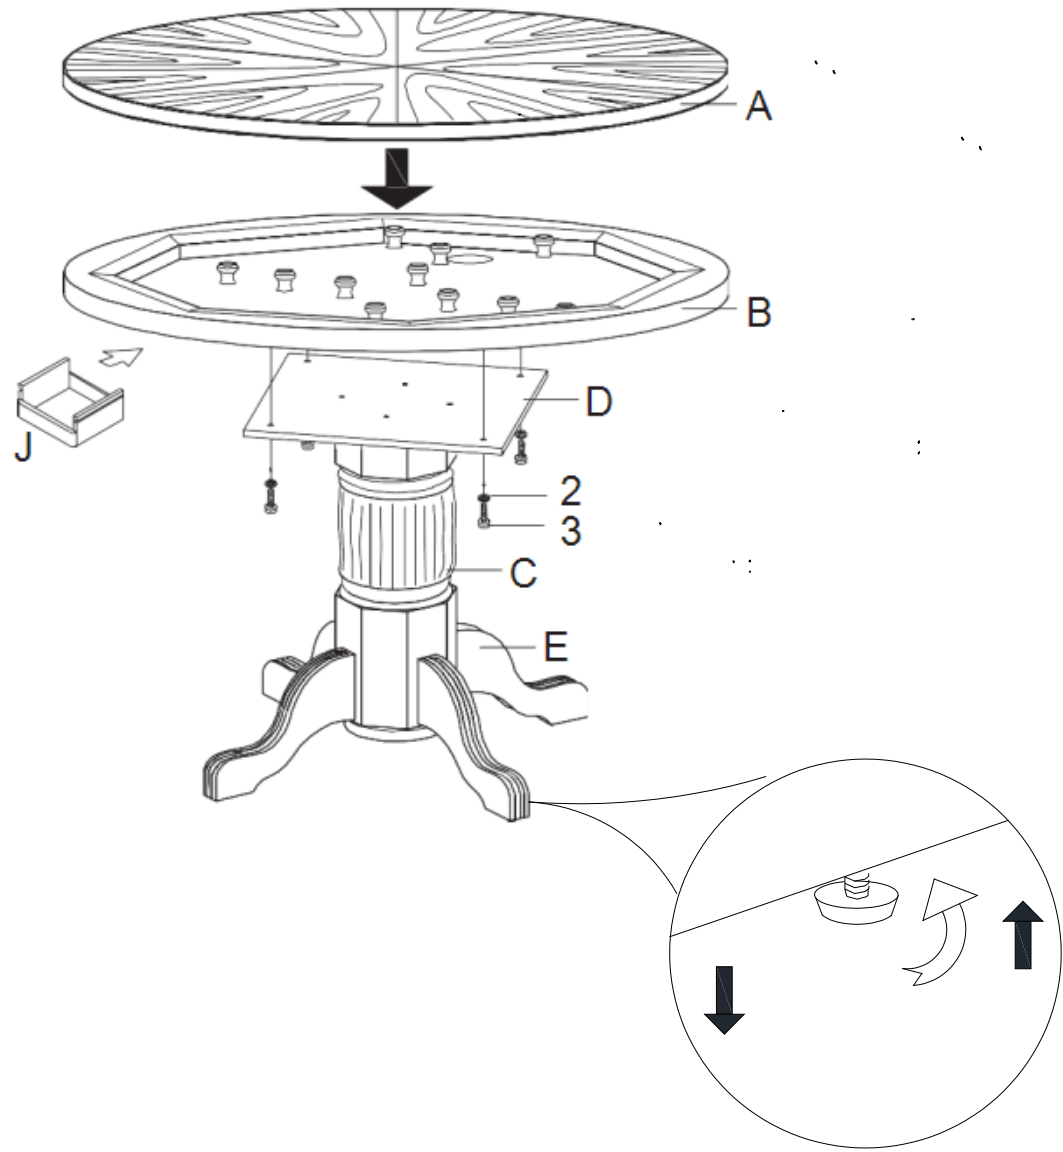

## PARTS IDENTIFICATION

A	DINING TOP		1
B	POOL TOP		1
C	PEDESTAL		1
D	MOUNTING BOARD		1
E	LEG		4
F	BALL SET		1
G	CUE STICK		2
H	CHALK		2

**ITEM:100951**

## **PARTS IDENTIFICATION**

I	BRUSH		1
J	DRAWER		2

## **HARDWARE IDENTIFICATION**

1	NUT(5/16*12)		12
2	WASHER(5/16*19)		16
3	BOLT(5/16*40)		4
4	TOOL(12mm)		1

ITEM: **100951**

**ASSEMBLY INSTRUCTIONS**  
**LOWER BED END**  
**STEP 1**

**UPPER BED END**  
**STEP 2**

ITEM: **100951**

**ASSEMBLY INSTRUCTIONS**  
**LOWER BED END**  
**STEP 3**

ITEM: **100951**

Note: Dimension tolerance  $\pm 5\%$