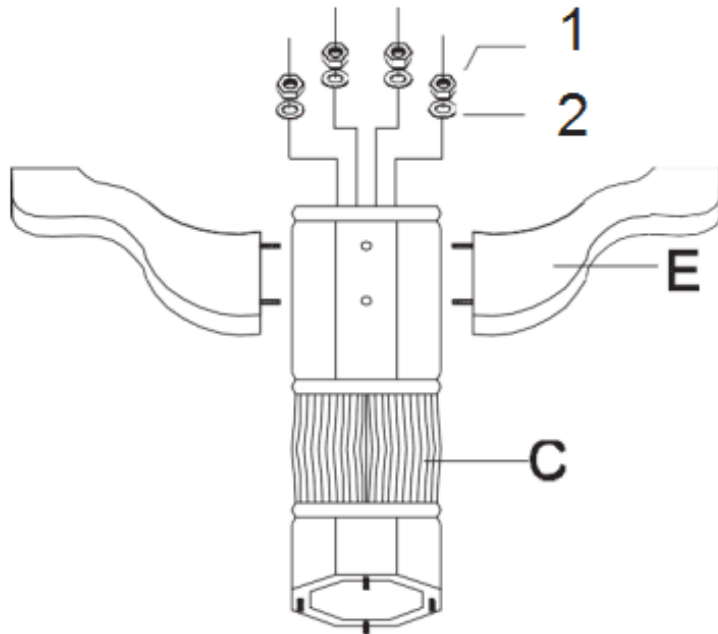

## PARTS IDENTIFICATION

A	DINING TOP		1
B	POOL TOP		1
C	PEDESTAL		1
D	MOUNTING BOARD		1
E	LEG		4
F	BALL SET		1
G	CUE STICK		2
H	CHALK		2

**ITEM:100951**

## **PARTS IDENTIFICATION**

I	BRUSH		1
J	DRAWER		2

## **HARDWARE IDENTIFICATION**

1	NUT(5/16*12)		12
2	WASHER(5/16*19)		16
3	BOLT(5/16*40)		4
4	TOOL(12mm)		1

ITEM: **100951**

**ASSEMBLY INSTRUCTIONS**  
**LOWER BED END**  
**STEP 1**

**UPPER BED END**  
**STEP 2**