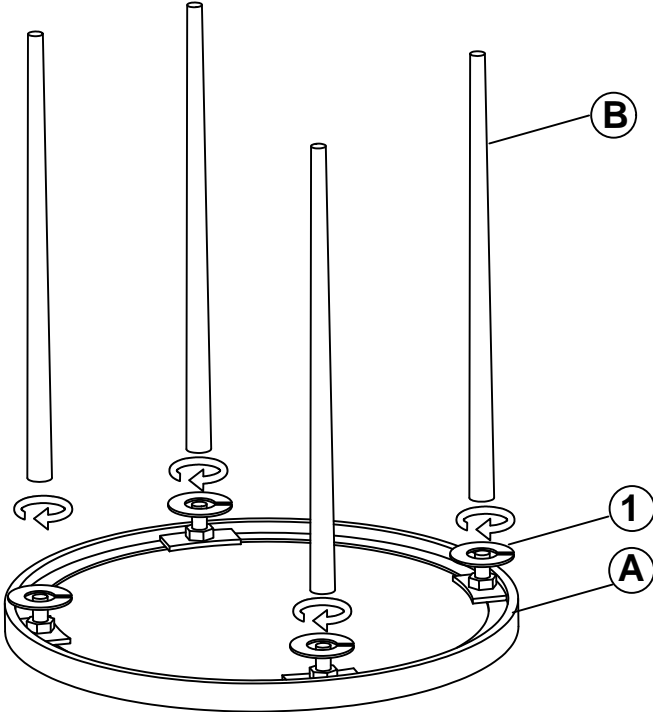

ASSEMBLY INSTRUCTIONS
COASTER FINE FURNITURE

Fine Furniture for every stage of life

930166
Side Table

ITEM:930166

ASSEMBLY INSTRUCTIONS

ASSEMBLY TIPS:

1. Remove hardware from box and sort by size.
2. Please check to see that all hardware and parts are present prior to start of assembly.
3. Please follow attached instructions in the same sequence as numbered to assure fast & easy assembly.

ASSEMBLY TIME

5 MINUTES

PARTS IDENTIFICATION

A	TOP		1PC
B	LEG		4PCS

HARDWARE IDENTIFICATION

1	LOCK WASHER (M7X10mm - BLK)		4PCS
---	--------------------------------	---	------

ITEM : **930166**

ASSEMBLY INSTRUCTIONS

STEP 1

STEP 2
COMPLETE

ITEM : 930166

Note : Dimension tolerance $\pm 5\%$