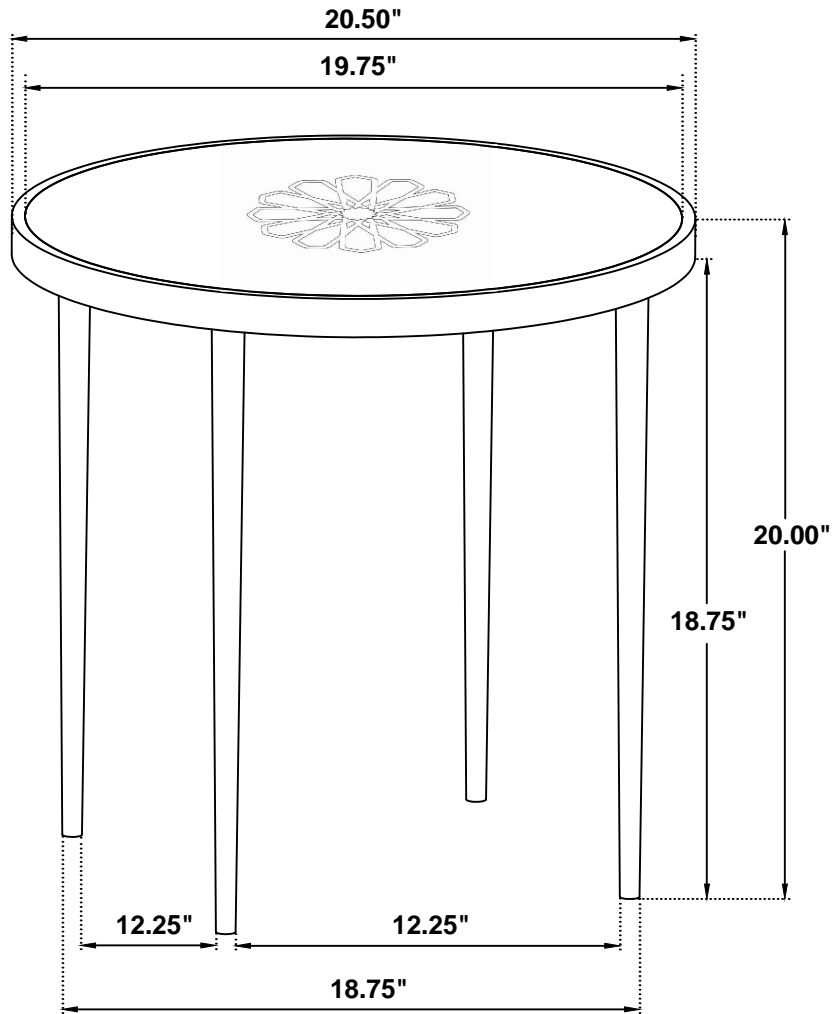

ASSEMBLY INSTRUCTIONS
COASTER FINE FURNITURE

Fine Furniture for every stage of life

930166
Side Table

ITEM:930166

ASSEMBLY INSTRUCTIONS

ASSEMBLY TIPS:

1. Remove hardware from box and sort by size.
2. Please check to see that all hardware and parts are present prior to start of assembly.
3. Please follow attached instructions in the same sequence as numbered to assure fast & easy assembly.

ASSEMBLY TIME

5 MINUTES

PARTS IDENTIFICATION

A	TOP		1PC
B	LEG		4PCS

HARDWARE IDENTIFICATION

1	LOCK WASHER (M7X10mm - BLK)		4PCS
---	--------------------------------	---	------

ITEM : **930166**

ASSEMBLY INSTRUCTIONS

STEP 1

STEP 2
COMPLETE

ITEM : 930166

Note : Dimension tolerance $\pm 5\%$