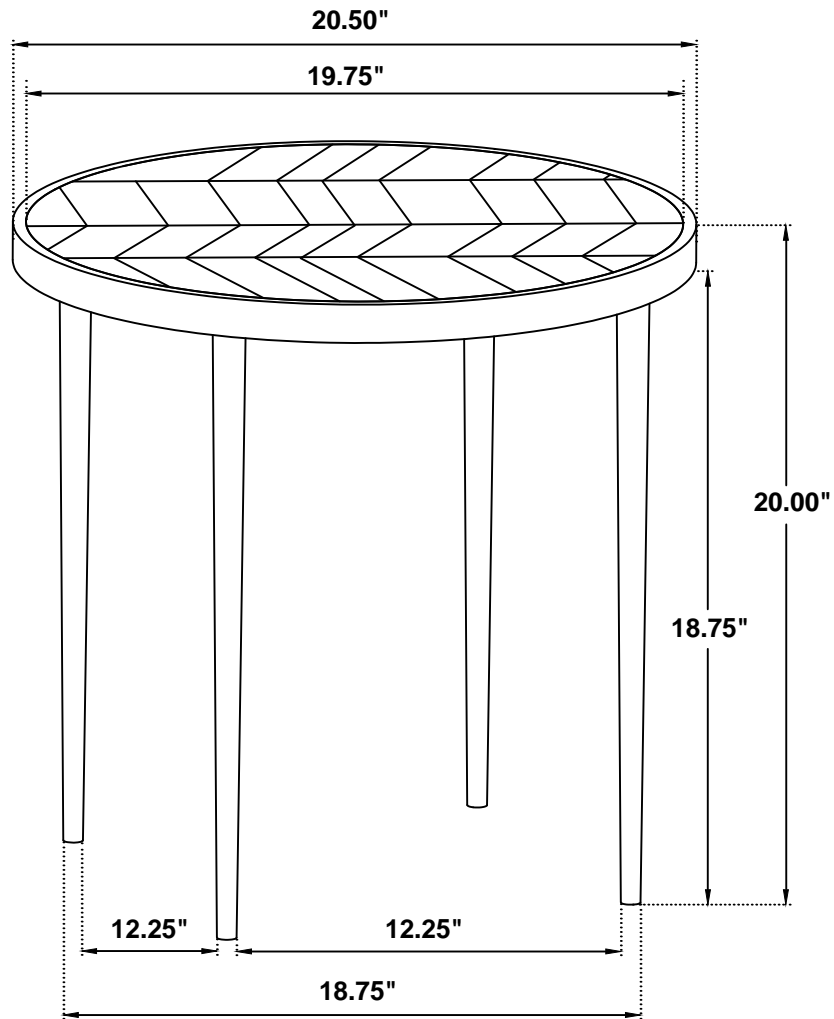

ASSEMBLY INSTRUCTIONS
COASTER FINE FURNITURE

Fine Furniture for every stage of life

930188
Side Table

ITEM: **930188**

ASSEMBLY INSTRUCTIONS

ASSEMBLY TIPS:

1. Remove hardware from box and sort by size.
2. Please check to see that all hardware and parts are present prior to start of assembly.
3. Please follow attached instructions in the same sequence as numbered to assure fast & easy assembly.

ASSEMBLY TIME

5 MINUTES

PARTS IDENTIFICATION

A

TOP

1PC

B

LEG

4PCS

HARDWARE IDENTIFICATION

1

LOCK WASHER
(M7X10mm - BLK)

4PCS

ITEM: **930188**

ASSEMBLY INSTRUCTIONS

STEP 1

STEP 2
COMPLETE

ITEM: **930188**

Note : Dimension tolerance $\pm 5\%$