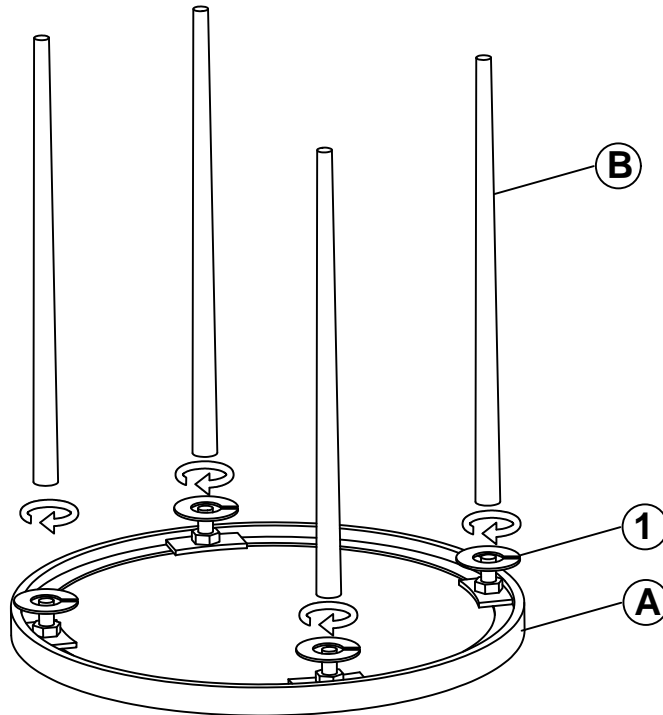

ASSEMBLY TIME

5 MINUTES

PARTS IDENTIFICATION

A

TOP

1PC

B

LEG

4PCS

HARDWARE IDENTIFICATION

1

LOCK WASHER
(M7X10mm - BLK)

4PCS

ITEM: **930188**

ASSEMBLY INSTRUCTIONS

STEP 1

STEP 2
COMPLETE

ITEM: **930188**

Note : Dimension tolerance $\pm 5\%$