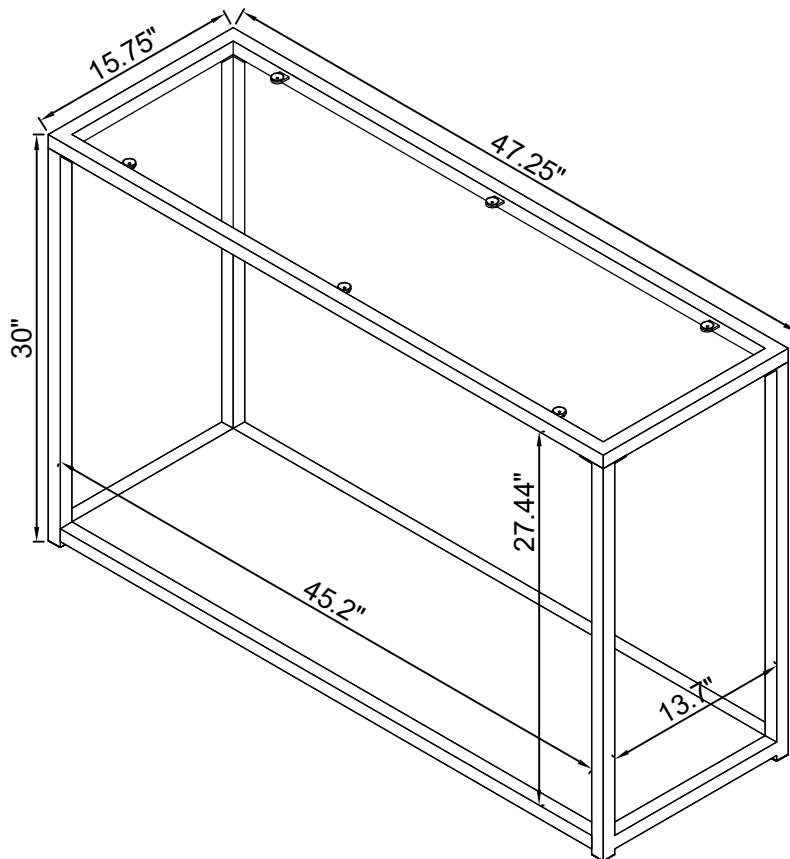

STEP 2

ITEM: 705239

ASSEMBLY INSTRUCTIONS

STEP 3

STEP 4 COMPLETE

ITEM:705239

ASSEMBLY INSTRUCTIONS

Product Size : 1200 X 400 X 762 H (MM)
Product Size : 47.25" X 15.75" X 30"

Note : Dimension tolerance $\pm 5\%$