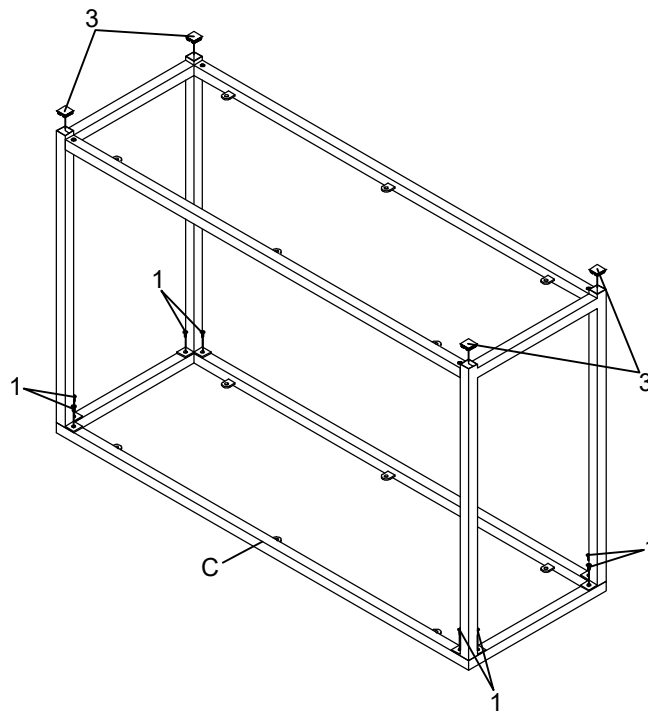

STEP 2

ITEM: 705239

ASSEMBLY INSTRUCTIONS

STEP 3

STEP 4 COMPLETE

ITEM:705239

ASSEMBLY INSTRUCTIONS

Product Size : 1200 X 400 X 762 H (MM)
Product Size : 47.25" X 15.75" X 30"