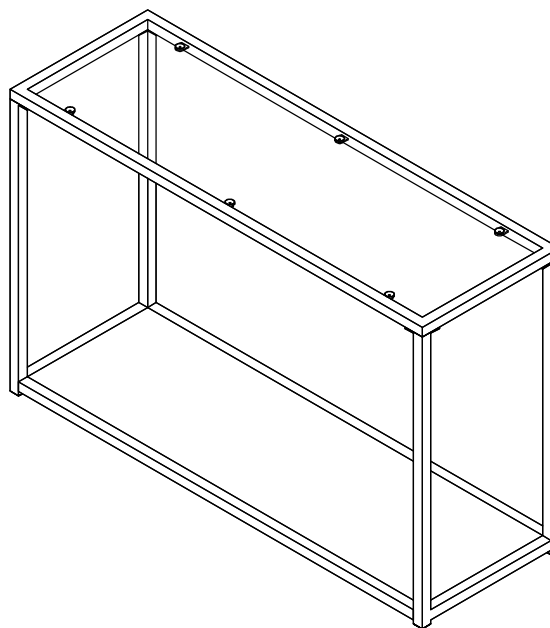

STEP 2

ITEM: 705239

ASSEMBLY INSTRUCTIONS

STEP 3

STEP 4 COMPLETE

ITEM:705239

ASSEMBLY INSTRUCTIONS

Product Size : 1200 X 400 X 762 H (MM)
Product Size : 47.25" X 15.75" X 30"