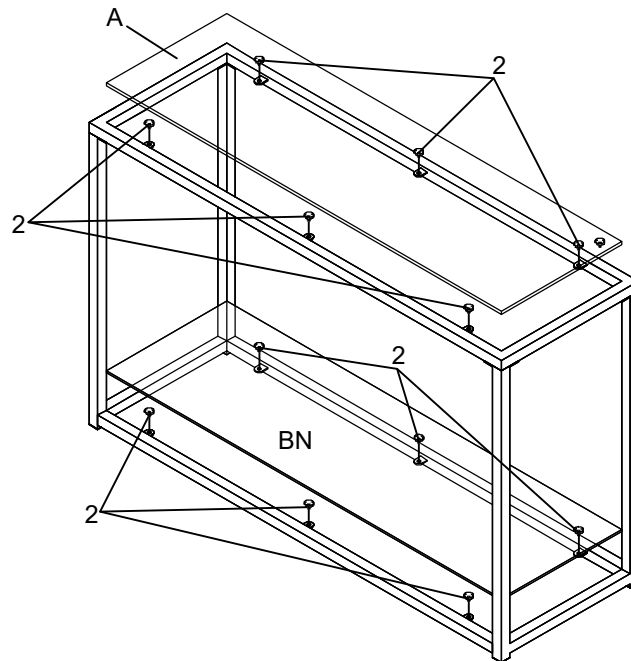

ZN

1 BOLT (1/4" x 15mm) 12PCS

4 ALLEN WRENCH (4mm) 1PC

2 SUCTION CUP (ø5mm) 12PCS

3 CAP (25 x 25mm) 4PCS

ITEM: 705239

ASSEMBLY INSTRUCTIONS

STEP 1 Do not tighten until each step is completed or instructed.

STEP 2

ITEM: 705239

ASSEMBLY INSTRUCTIONS

STEP 3

STEP 4 COMPLETE

ITEM:705239

ASSEMBLY INSTRUCTIONS

Product Size : 1200 X 400 X 762 H (MM)
Product Size : 47.25" X 15.75" X 30"