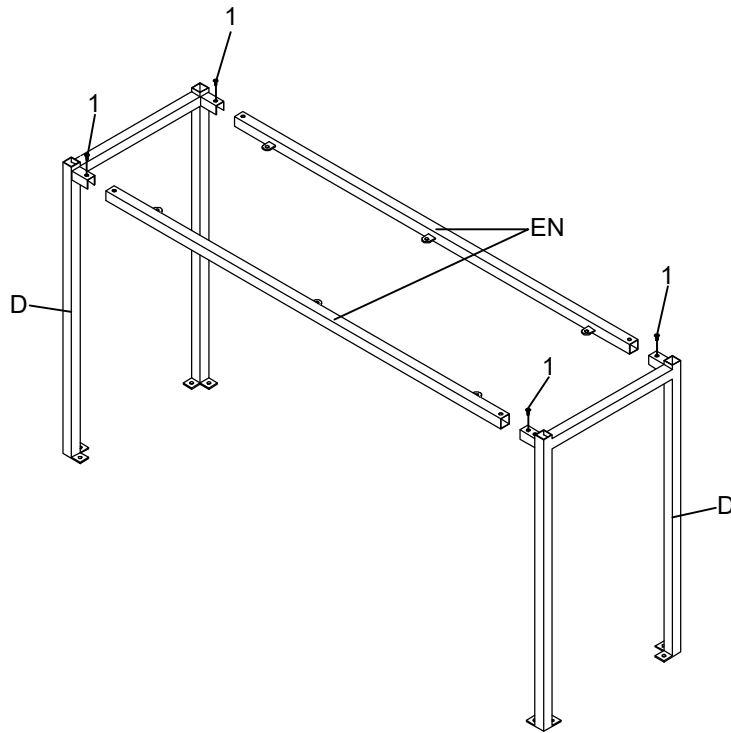

ZN

1 BOLT (1/4" x 15mm) 12PCS

4 ALLEN WRENCH (4mm) 1PC

2 SUCTION CUP (ø5mm) 12PCS

3 CAP (25 x 25mm) 4PCS

ITEM: 705239

ASSEMBLY INSTRUCTIONS

STEP 1 Do not tighten until each step is completed or instructed.

STEP 2

ITEM: 705239

ASSEMBLY INSTRUCTIONS

STEP 3

STEP 4 COMPLETE

ITEM:705239

ASSEMBLY INSTRUCTIONS

Product Size : 1200 X 400 X 762 H (MM)
Product Size : 47.25" X 15.75" X 30"

Note : Dimension tolerance $\pm 5\%$