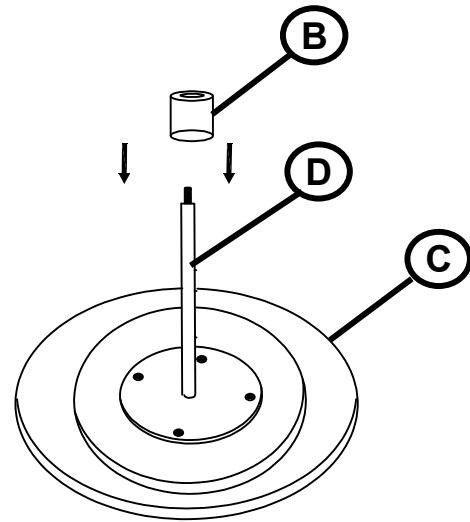

ASSEMBLY INSTRUCTIONS COASTER FINE FURNITURE

Fine Furniture for every stage of life

930252
Side Table

ITEM: **930252**

ASSEMBLY INSTRUCTIONS

ASSEMBLY TIPS:

1. Remove hardware from box and sort by size.
2. Please check to see that all hardware and parts are present prior to start of assembly.
3. Please follow attached instructions in the same sequence as numbered to assure fast & easy assembly.

ASSEMBLY TIME

5 MINUTES

PARTS IDENTIFICATION

A	BASE		1PC
B	CAP		1PC
C	TOP		1PC
D	PEDESTAL COLUMN		1PC

ITEM: **930252**
ASSEMBLY INSTRUCTIONS

STEP 1

STEP 2

STEP 3

STEP 4
COMPLETE

ITEM: **930252**

Note : Dimension tolerance $\pm 5\%$