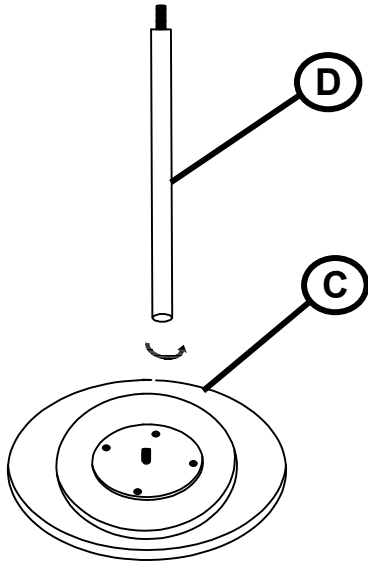

ASSEMBLY INSTRUCTIONS COASTER FINE FURNITURE

Fine Furniture for every stage of life

930252
Side Table

ITEM: **930252**

ASSEMBLY INSTRUCTIONS

ASSEMBLY TIPS:

1. Remove hardware from box and sort by size.
2. Please check to see that all hardware and parts are present prior to start of assembly.
3. Please follow attached instructions in the same sequence as numbered to assure fast & easy assembly.

ASSEMBLY TIME

5 MINUTES

PARTS IDENTIFICATION

A	BASE		1PC
B	CAP		1PC
C	TOP		1PC
D	PEDESTAL COLUMN		1PC

ITEM: **930252**
ASSEMBLY INSTRUCTIONS

STEP 1

STEP 2

STEP 3

STEP 4
COMPLETE

ITEM: **930252**

Note : Dimension tolerance $\pm 5\%$