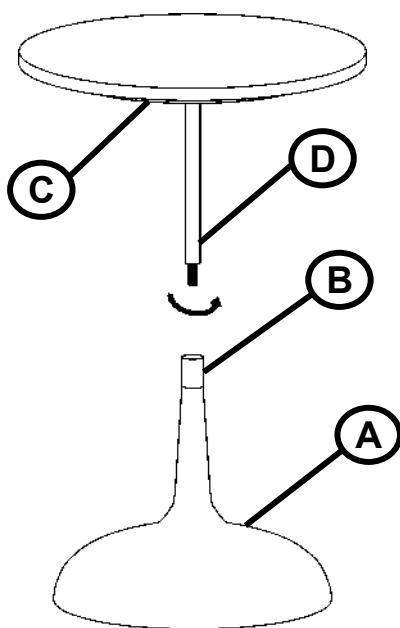

ASSEMBLY INSTRUCTIONS COASTER FINE FURNITURE

Fine Furniture for every stage of life

930252
Side Table

ITEM: **930252**

ASSEMBLY INSTRUCTIONS

ASSEMBLY TIPS:

1. Remove hardware from box and sort by size.
2. Please check to see that all hardware and parts are present prior to start of assembly.
3. Please follow attached instructions in the same sequence as numbered to assure fast & easy assembly.

ASSEMBLY TIME

5 MINUTES

PARTS IDENTIFICATION

A	BASE		1PC
B	CAP		1PC
C	TOP		1PC
D	PEDESTAL COLUMN		1PC

ITEM: **930252**
ASSEMBLY INSTRUCTIONS

STEP 1

STEP 2

STEP 3

STEP 4
COMPLETE

ITEM: **930252**

Note : Dimension tolerance $\pm 5\%$