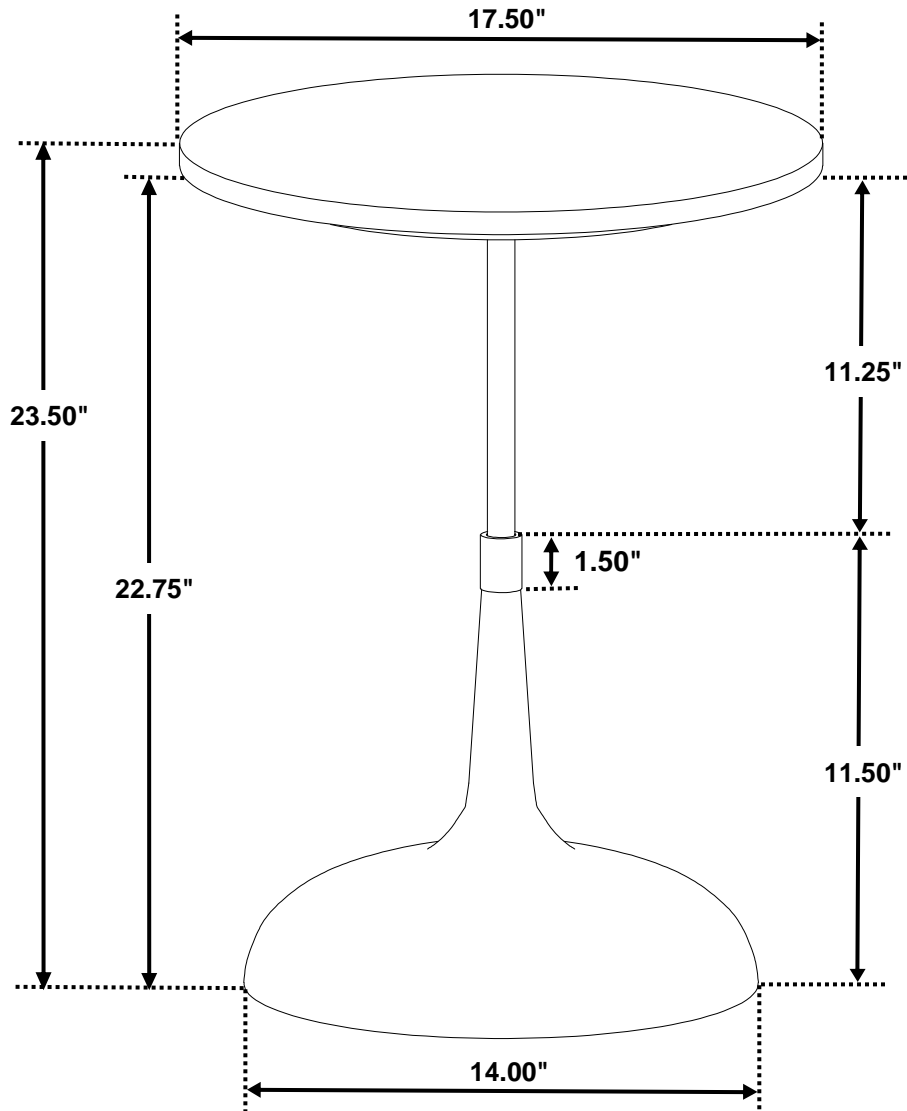

ASSEMBLY INSTRUCTIONS COASTER FINE FURNITURE

Fine Furniture for every stage of life

930252
Side Table

ITEM: **930252**

ASSEMBLY INSTRUCTIONS

ASSEMBLY TIPS:

1. Remove hardware from box and sort by size.
2. Please check to see that all hardware and parts are present prior to start of assembly.
3. Please follow attached instructions in the same sequence as numbered to assure fast & easy assembly.

ASSEMBLY TIME

5 MINUTES

PARTS IDENTIFICATION

A	BASE		1PC
B	CAP		1PC
C	TOP		1PC
D	PEDESTAL COLUMN		1PC

ITEM: **930252**
ASSEMBLY INSTRUCTIONS

STEP 1

STEP 2

STEP 3

STEP 4
COMPLETE

ITEM: **930252**

Note : Dimension tolerance $\pm 5\%$