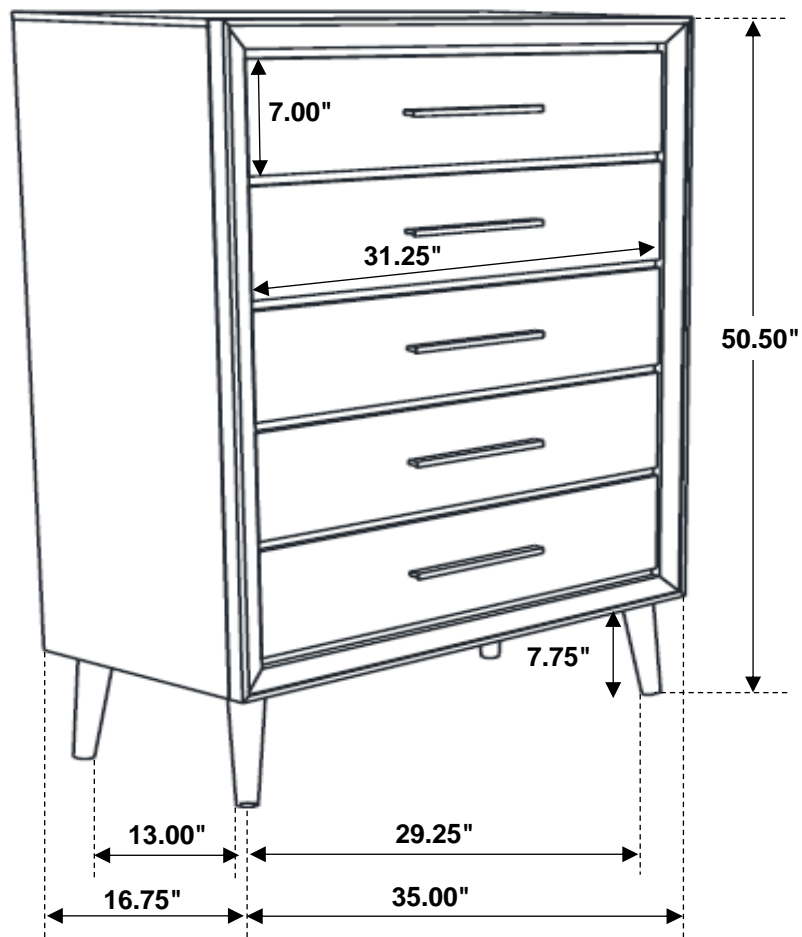

ASSEMBLY TIME

5 MINUTES

PARTS IDENTIFICATION

A CHEST

1PC

B LEG

4PCS

ITEM: **222705**

ASSEMBLY INSTRUCTIONS

STEP 1

STEP 2

STEP 3

ITEM: **222705**

Inner Size of Drawer : 28.75"W X 12.75"D X 4.25"H X 0.25"T

Note: Dimension tolerance $\pm 5\%$