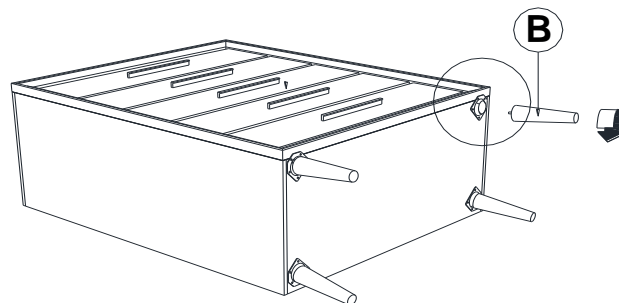

ASSEMBLY TIME

5 MINUTES

PARTS IDENTIFICATION

A CHEST

1PC

B LEG

4PCS

ITEM: **222705**

ASSEMBLY INSTRUCTIONS

STEP 1

STEP 2

STEP 3

ITEM: **222705**

Inner Size of Drawer : 28.75"W X 12.75"D X 4.25"H X 0.25"T

Note: Dimension tolerance $\pm 5\%$